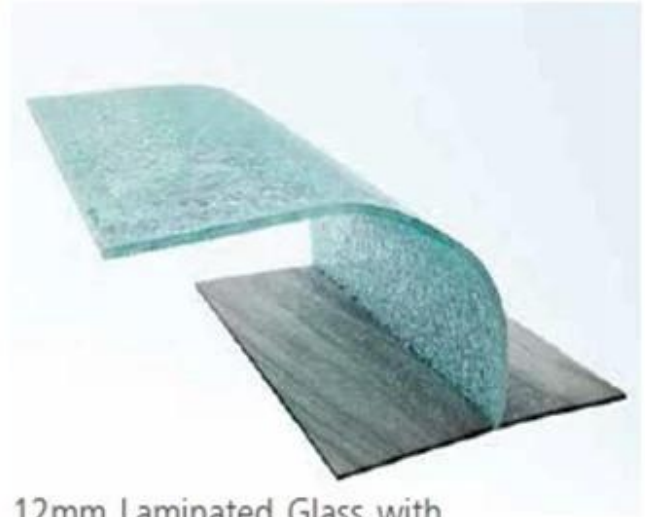

12mm Laminated Glass with
0.060 PVB Interlayer