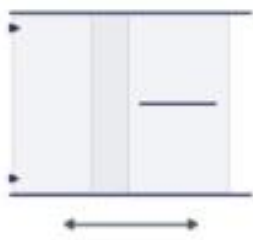

SHOWER DOORS & SHOWER FRAMES BY TYPE

Sliding Shower Doors