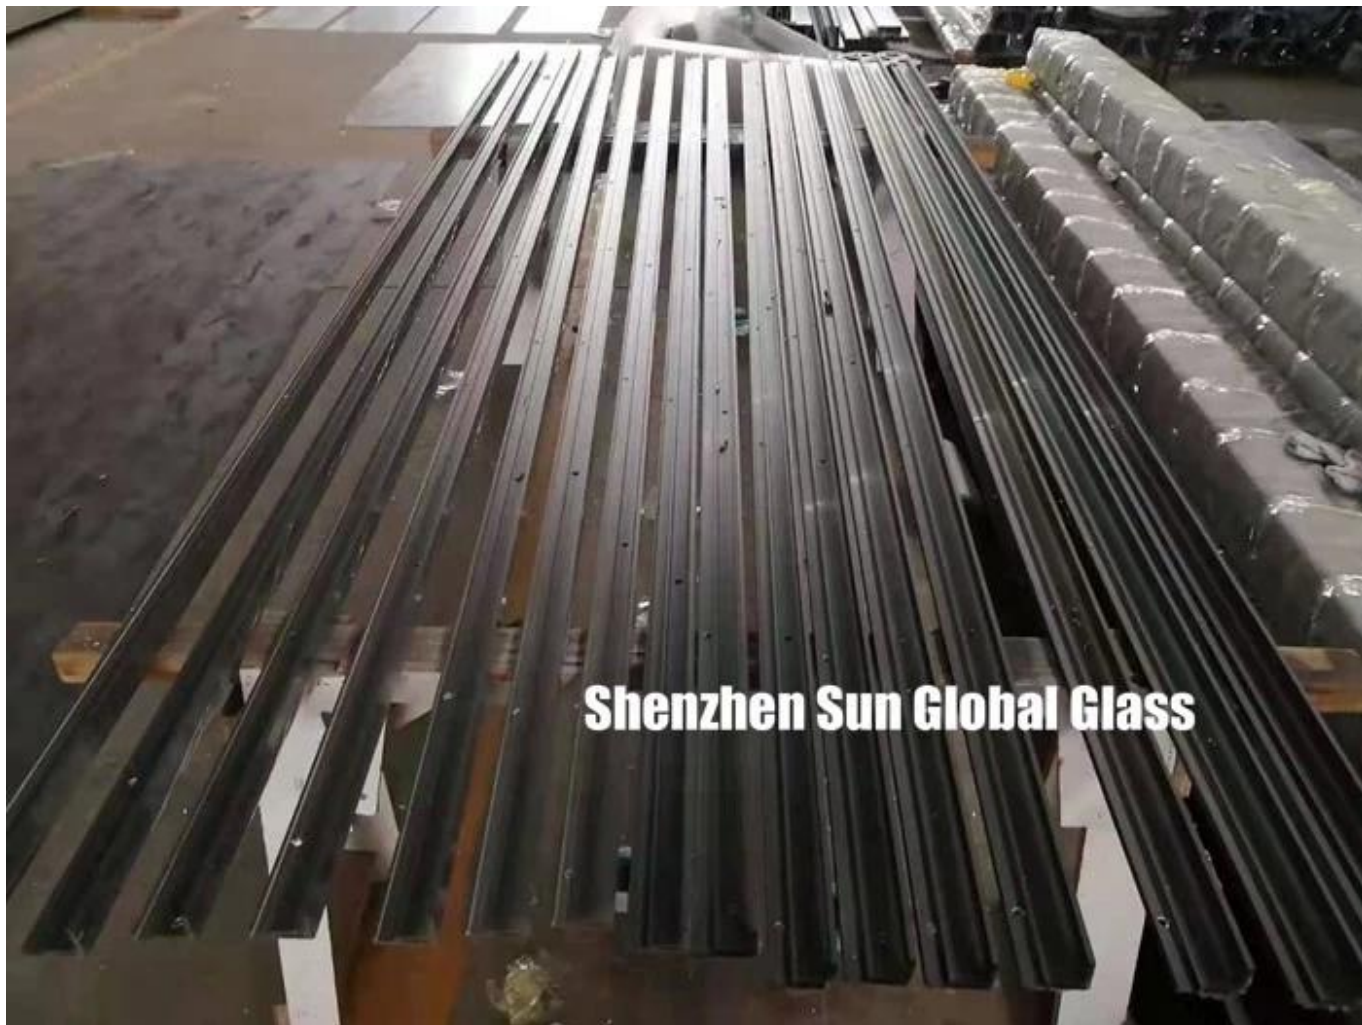

U channel track choice:

Glass certificates:

Our partition wall glass manufacture strictly under international quality system ISO9001 and pass following quality standards:

1. 12mm clear tempered glass for partition wall meet CCC standard(Chinese Safety Glass Compulsory Certification).
2. 12mm clear tempered glass for partition wall meet China tempered glass quality standard GB15763.2.
3. 12mm clear tempered glass for partition wall meet meet European safety glass quality standard CE EN12150.
4. 12mm clear tempered glass for partition wall meet UK market safety glass quality standard BS6206.

Inspection:

Our factory take carefully inspection before delivery, to keep all glass in good condition after glass arrive customers. Some reference pictures see as below:

Project Reference:

Following are the reference of U channel and glass we provide to our clients.