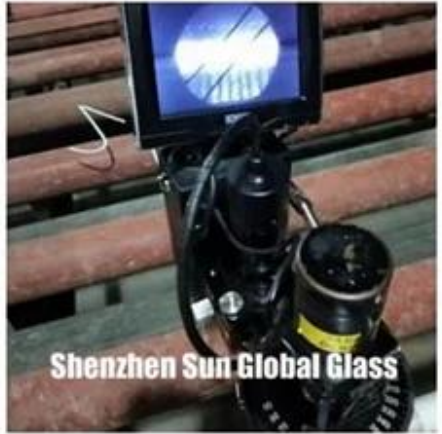

Project Reference:

Following are the reference of U channel and glass we provide to our clients.