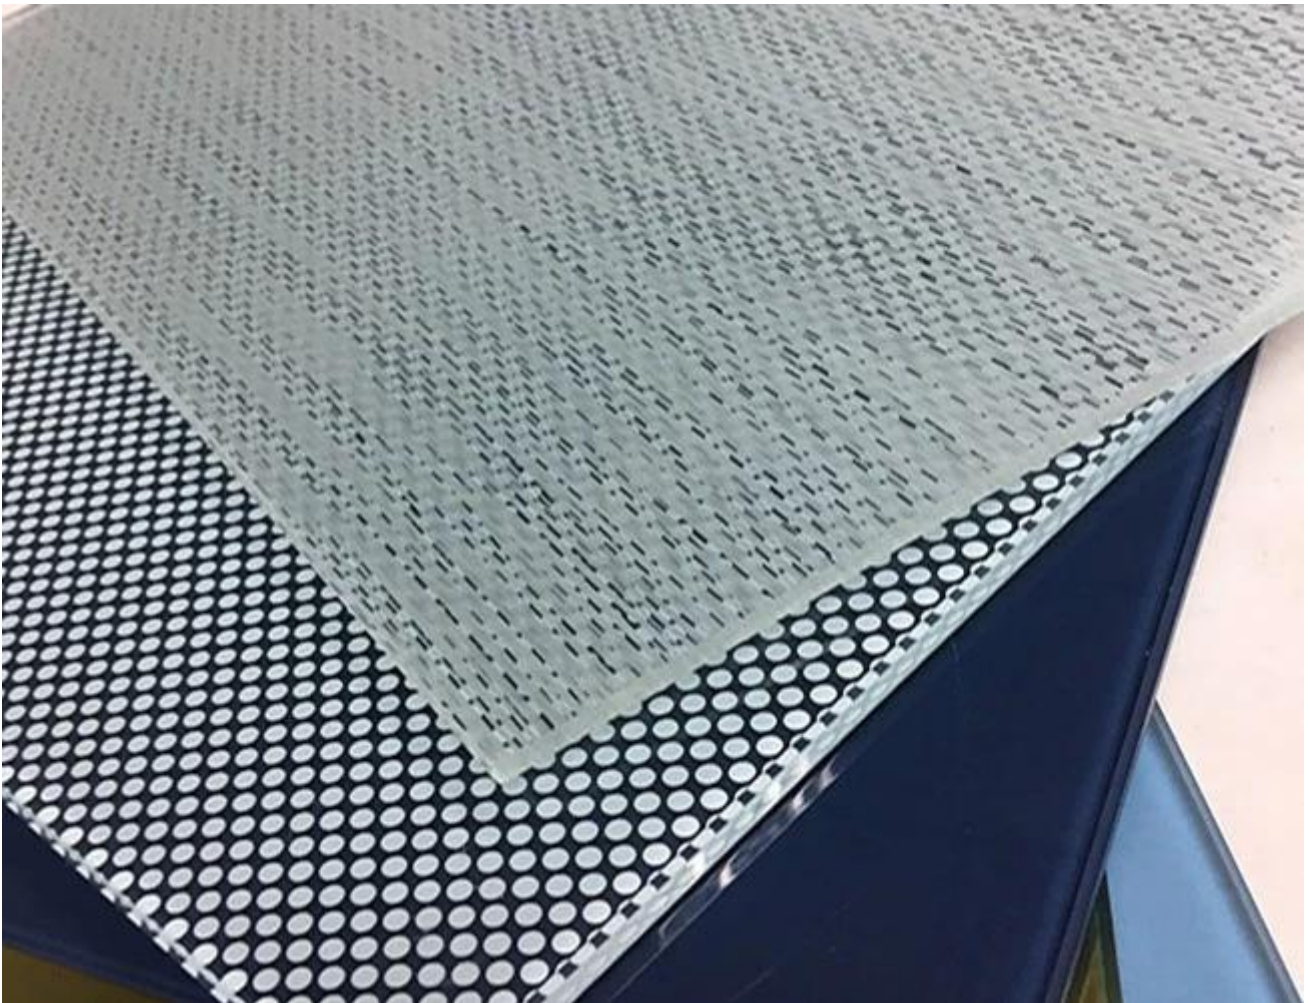

## **12mm silk screen printing glass custom , silk screen printing tempered glass panels, screen printed glass,printing tempered glass in china factory.**

### **About 12mm dot silk screen printing glass**

12mm silk screen printing glass is a high temperature ink through the screen printing process on the surface of the glass to form a pattern, through 520-600 °C high temperature baking after the printing ink and glass surface tightly together and become a decoration glass, forever so as to anti-abrasive, acid and alkaline.

The methods of silk screen printing glass has been divided into manual silk screen and screen printing with machine. If the glass of pattern is very easy we can choose manual silk screen ,and difficult or irregularity pattern we can choose screen printing with machine.For the silk screen printed tempered glass, you could choose single tempered glass or double laminated tempered glass.

**Specification:**

Glass name:12mm silk screen printing glass

Glass type:decorate glass, silk screen printed tempered glass

Thickness : 3-19mm

Minimum printing size: 300\*300mm

Maximum printing size: 2440\*3660mm