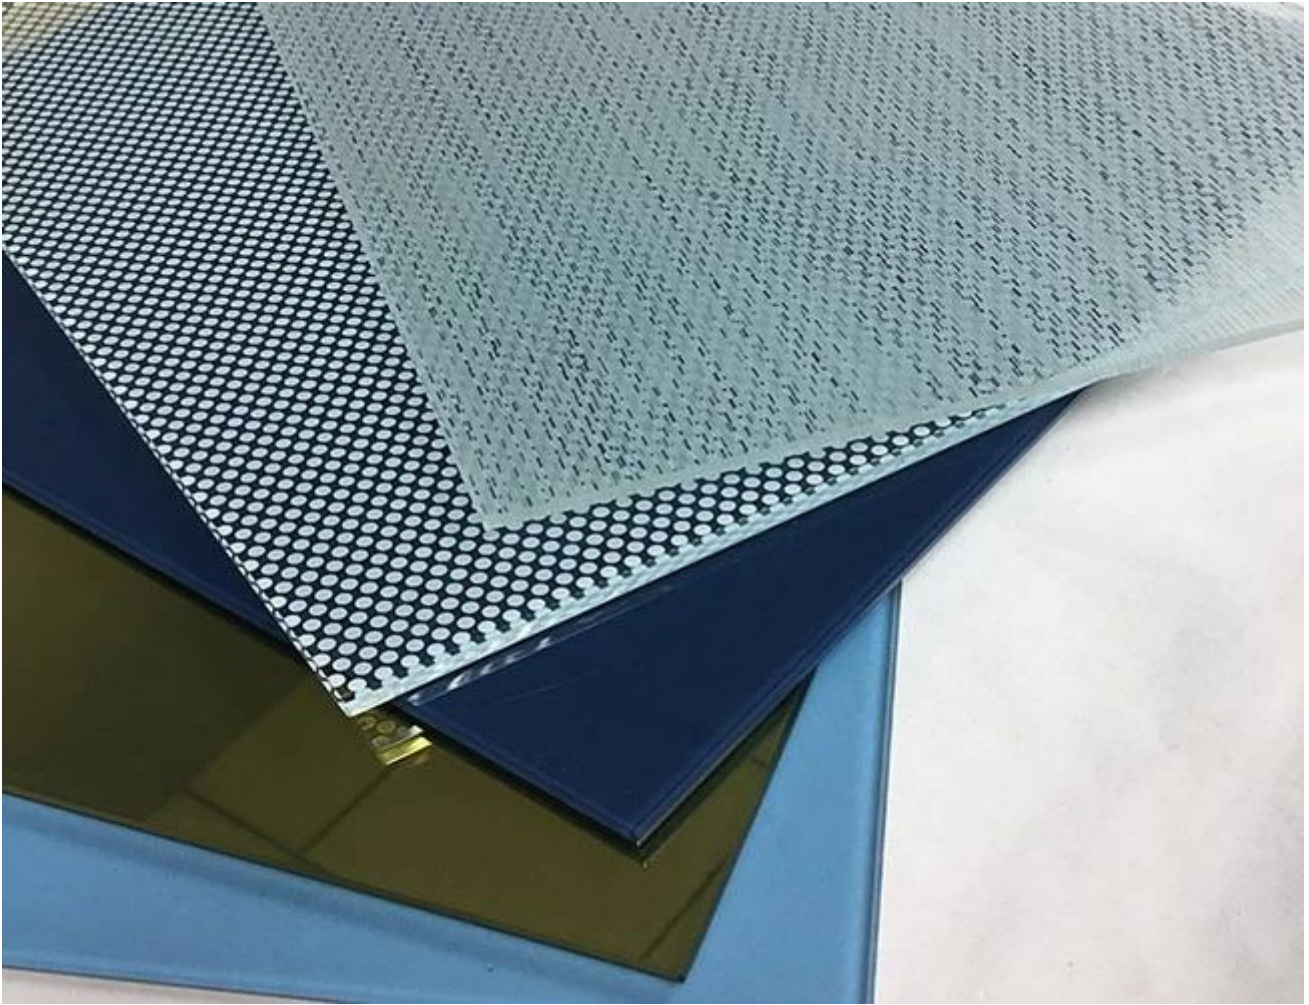

## **12mm silk screen printing glass custom , silk screen printing tempered glass panels, screen printed glass,printing tempered glass in china factory.**

### **About 12mm dot silk screen printing glass**

12mm silk screen printing glass is a high temperature ink through the screen printing process on the surface of the glass to form a pattern, through 520-600 °C high temperature baking after the printing ink and glass surface tightly together and become a decoration glass, forever so as to anti-abrasive, acid and alkaline.

The methods of silk screen printing glass has been divided into manual silk screen and screen printing with machine. If the glass of pattern is very easy we can choose manual silk screen ,and difficult or irregularity pattern we can choose screen printing with machine.For the silk screen printed tempered glass, you could choose single tempered glass or double laminated tempered glass.

**Specification:**

Glass name:12mm silk screen printing glass

Glass type:decorate glass, silk screen printed tempered glass

Thickness : 3-19mm

Minimum printing size: 300\*300mm

Maximum printing size: 2440\*3660mm