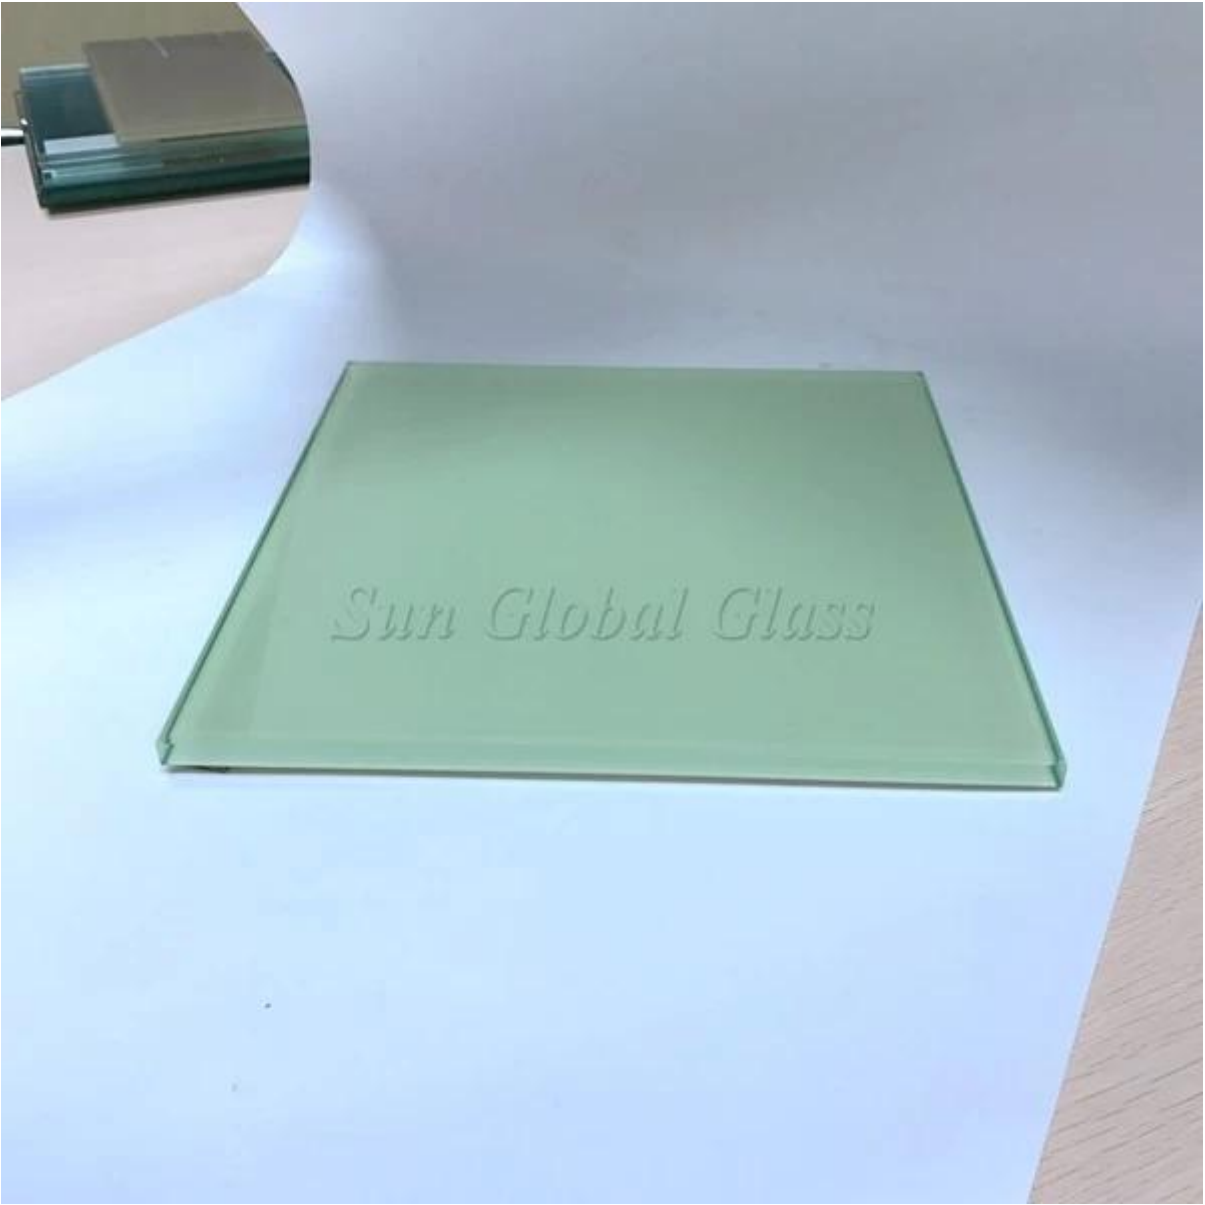

Production Line: