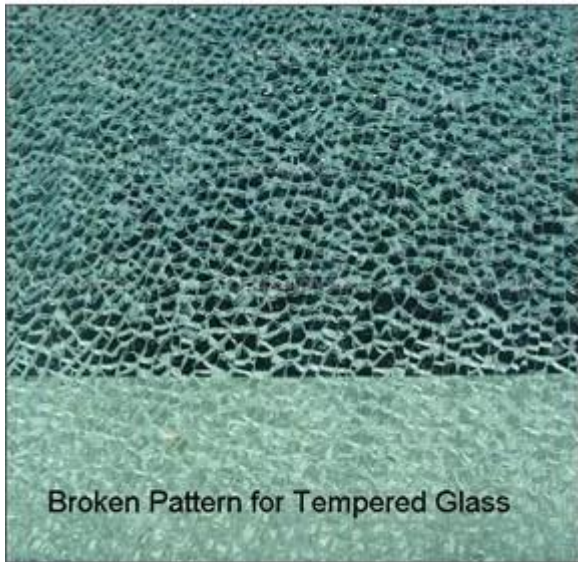

Production lines:

Package and Loading: