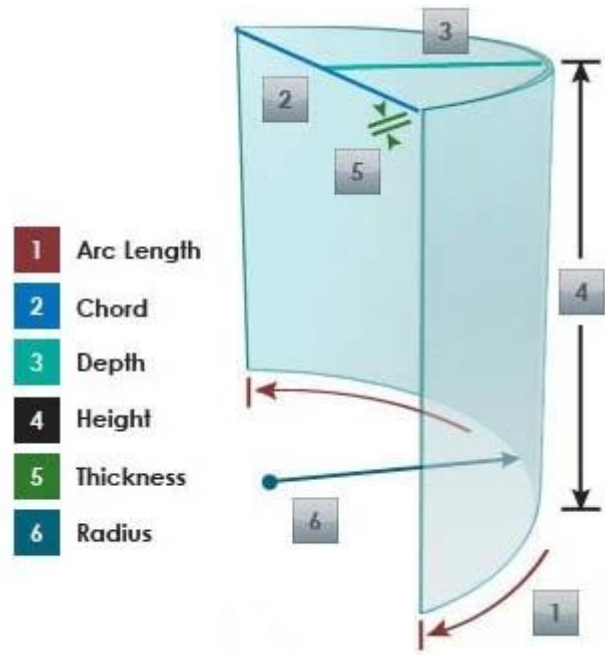

17.52MM HST Bent Toughened Glass Specification:

1. Glass compose: 8mm curved glass+1.52MM interlayer+8mm bent glass
2. Glass type: can be clear float glass, ultra clear float glass, tinted glass, reflective glass, Low-E glass, silkscreen glass, etc.
3. Interlayer options: PVB film, SGP sentry Film
4. PVB color: transparent, milky white, red, green, yellow, blue, etc
5. Max size: 4200mm*2440mm
6. Mini Size: 400mm*600mm
7. Mini Semi diameter: 5mm~6mm: 1000mm
8mm~12mm: 1500mm
15mm~19mm: 2000mm
8. Interlayer thickness: for PVB film 1.14mm, 1.52mm,2.28mm, etc
For SGP film 0.76mm, 1.52mm, 2.28mm etc.

PS: In the view of interlayer PVB film 0.38mm/ 0.76mm are too weak, they can't hold the glass panel. So we suggest to use PVB film thickness from 1.14mm at least.

SGG Services:

We also process patterned, stained, cast, glue-chip, ground, and acid-etched glass, drill holes, cutout, cut notches, etc. These flat pieces are CNC processed and then undergo the complex processes to create bent tempered laminated glass. Irregular glass shape are also can be produced by SGG.

Glass Picture:

Production lines:

Package and Loading: