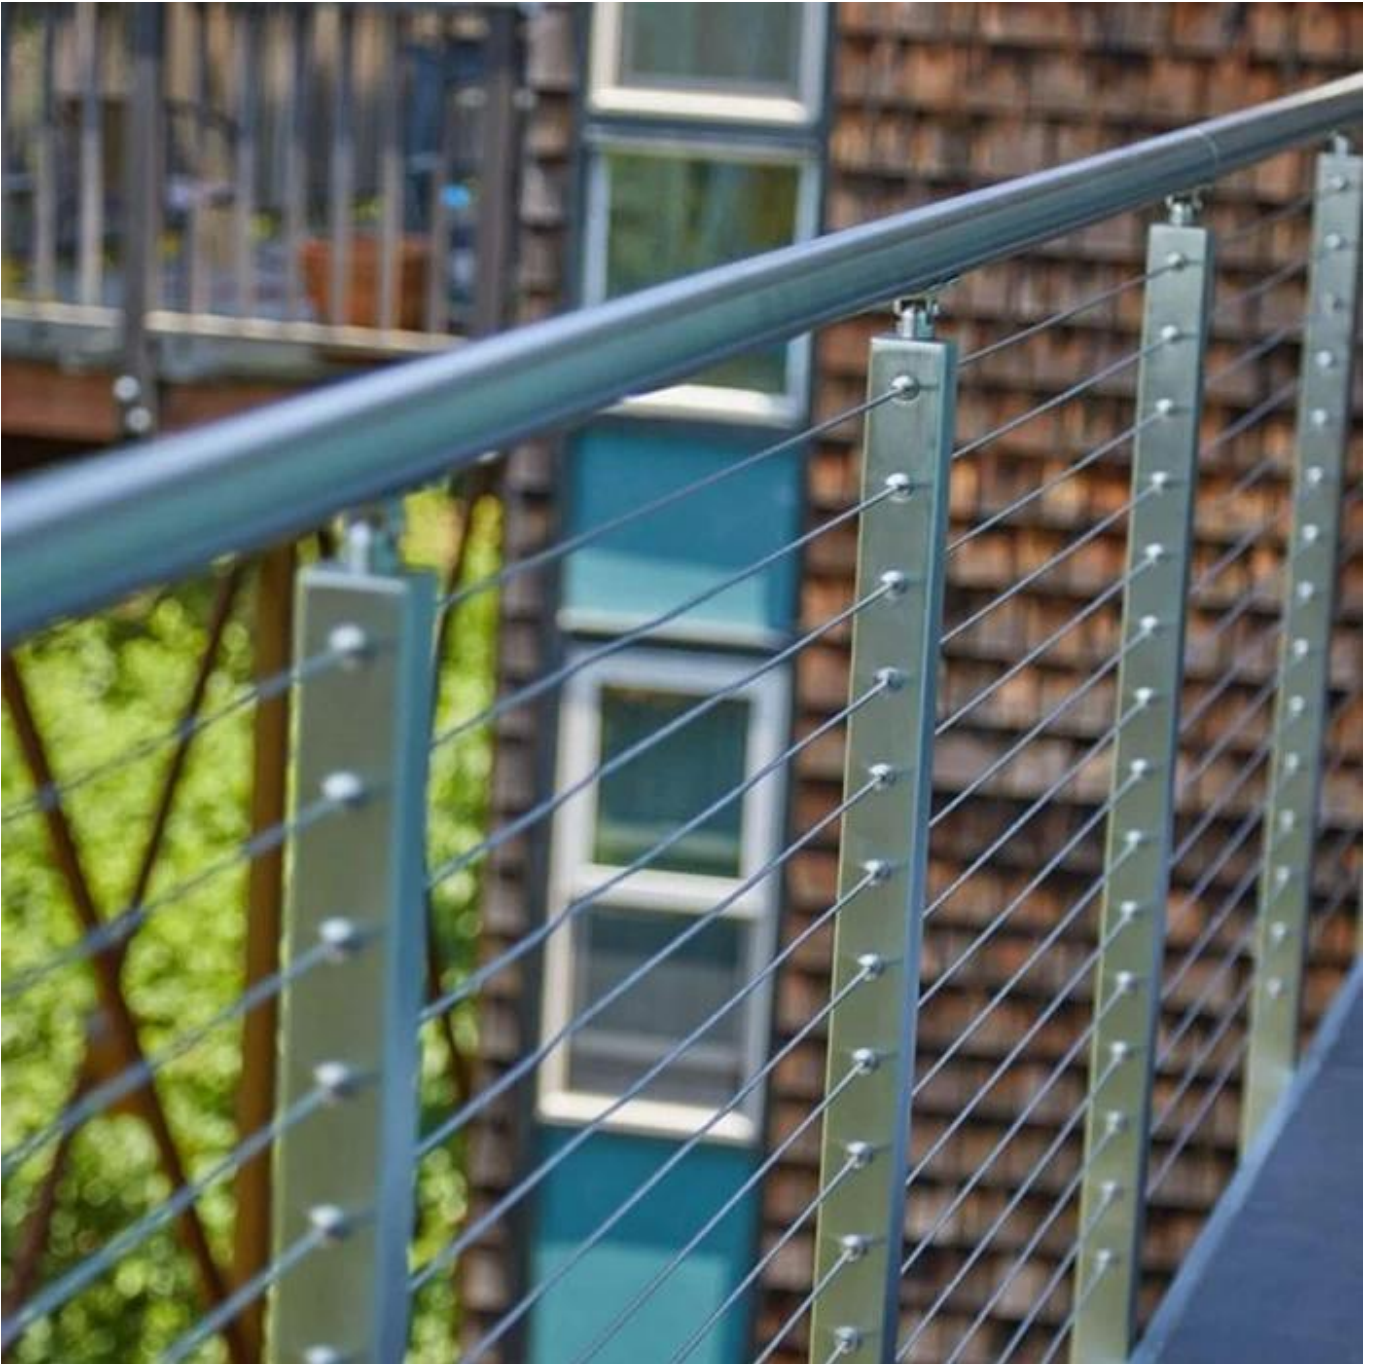

## **Stainless Steel Cable Railing System**

SZG cable railing systems has great sight lines and a sleek stainless steel design. These cable railings provide great aesthetics and flexibility in any setting – indoors or out – whether running horizontally or vertically. Each cable railings' hardware components come in a variety of sizes and material choices that can be configured to meet your project's design needs. Use our cable railings for your wood deck or vinyl porch as well as for any hybrid solution that will let our cable railings provide maximum appeal. This, along with long lasting quality, is why our Cable Railing Solutions are preferred by architects, engineers and building professionals. Not only are these cable rails beautiful, they install with less effort and cost making this the primary choice for quick and easy installation no matter the geographic location or application.

## Features

- Mountable within wooden or metal frames
- Strong and durable with minimal maintenance
- Virtually limitless applications
- Complies with building codes
- Flexible design with a range of fitting options
- No rough edges, bulky fasteners or exposed turnbuckles
- Wide range of Anchor Systems for Quick and Easy Installation