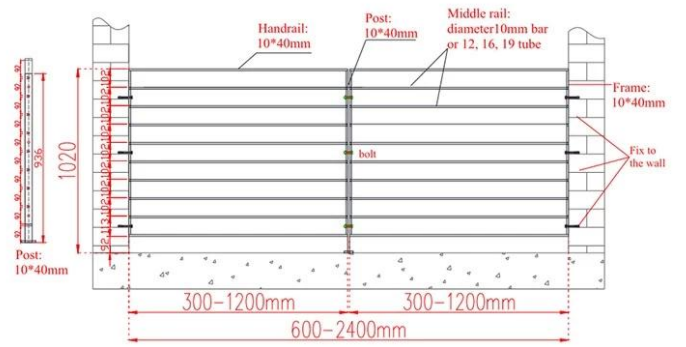

Applications

- Stair railing
- Deck railing
- Balcony railing