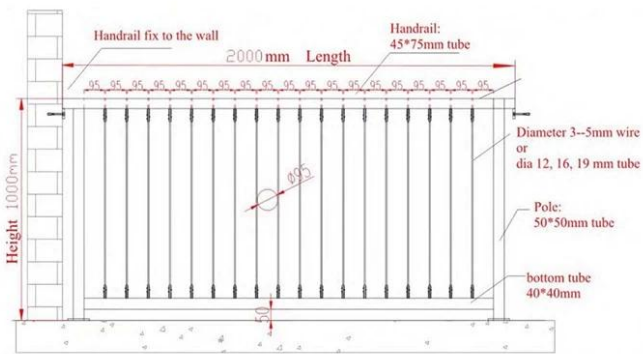

Applications

- Stair railing
- Deck railing
- Balcony railing