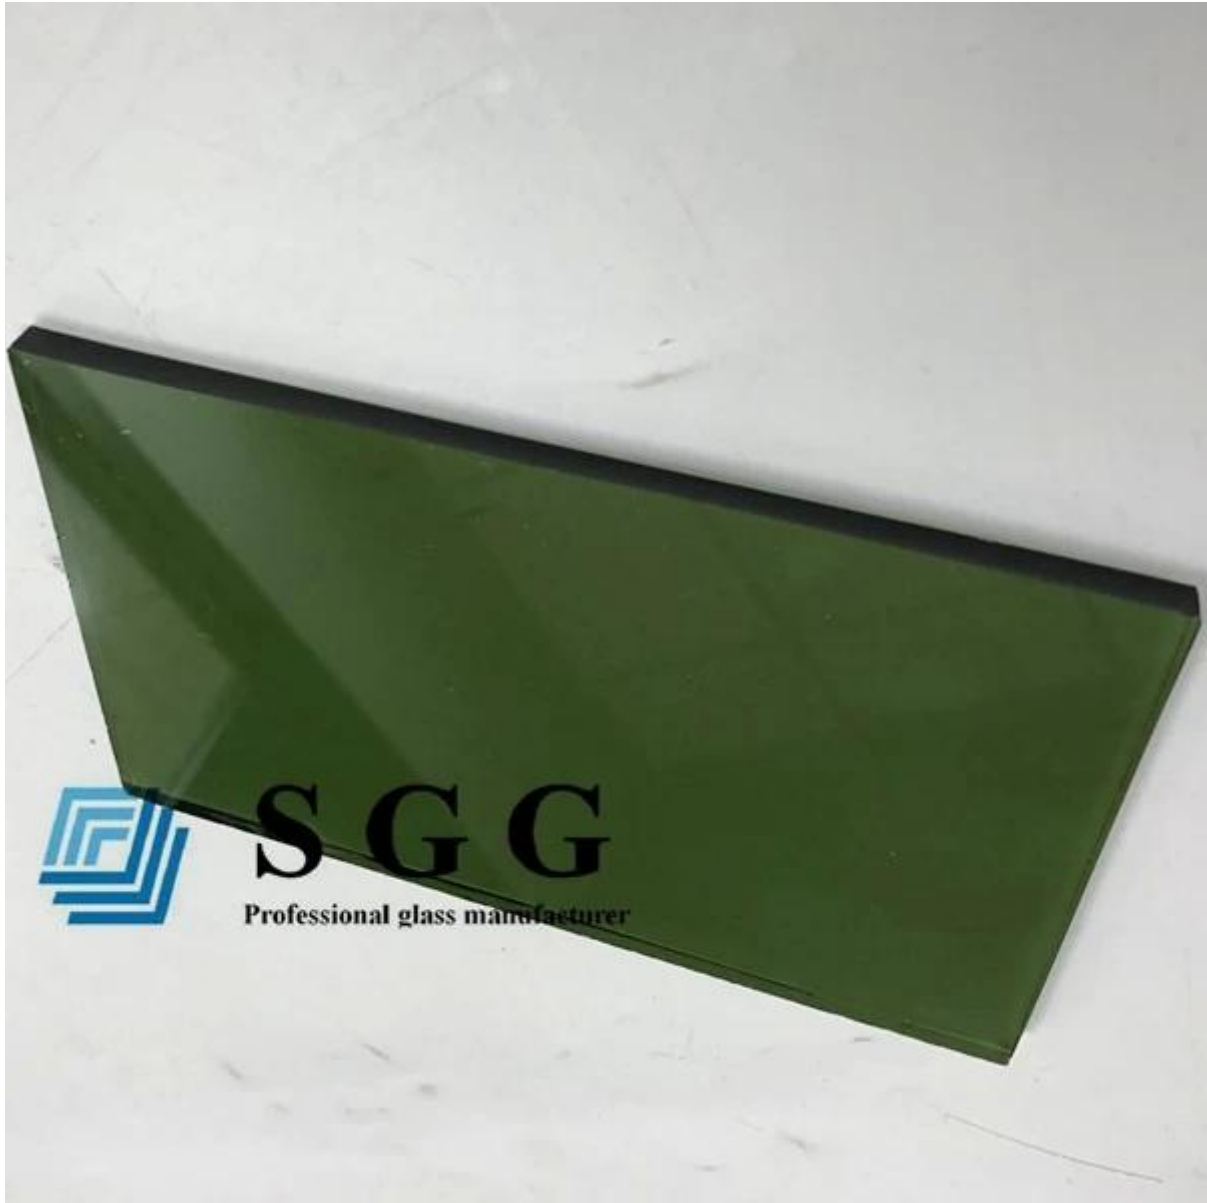

Production line of 4mm deep green reflective glass sheet: