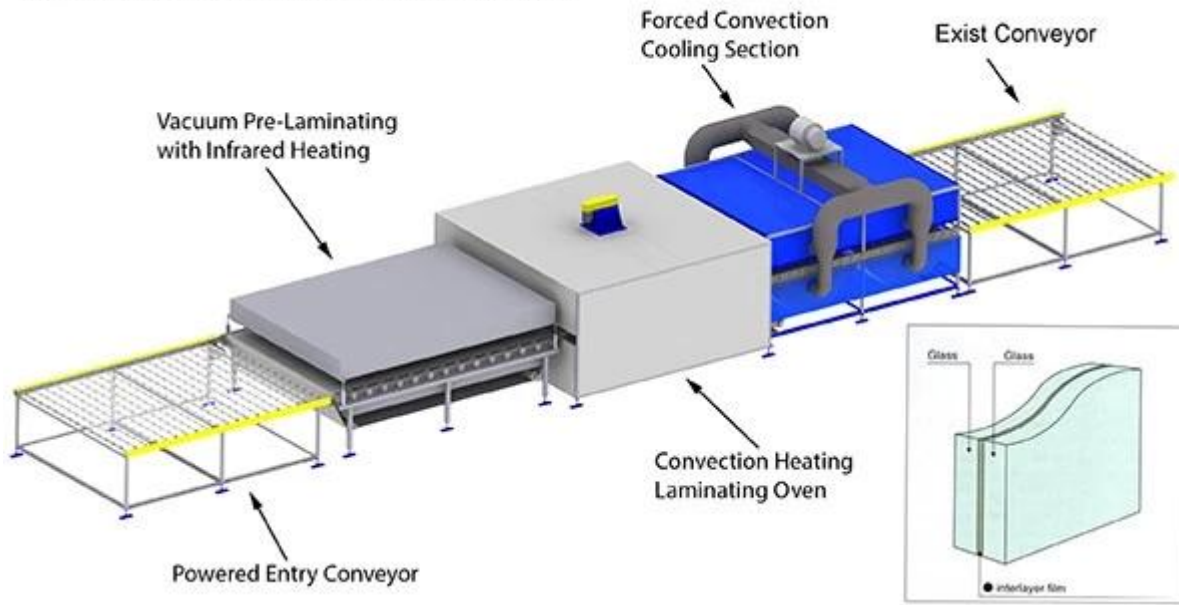

### **Product Pictures:**

**S G G**

Professional glass manufacturer

**Production Line:**

Sun Global Glass Laminated Glass Production Line

**Package and Loading:**

**Our promise is that you receiving 5mm clear glass +0.38mm dark blue pvb+5mm clear laminated glass with high quality and safety condition from us!**