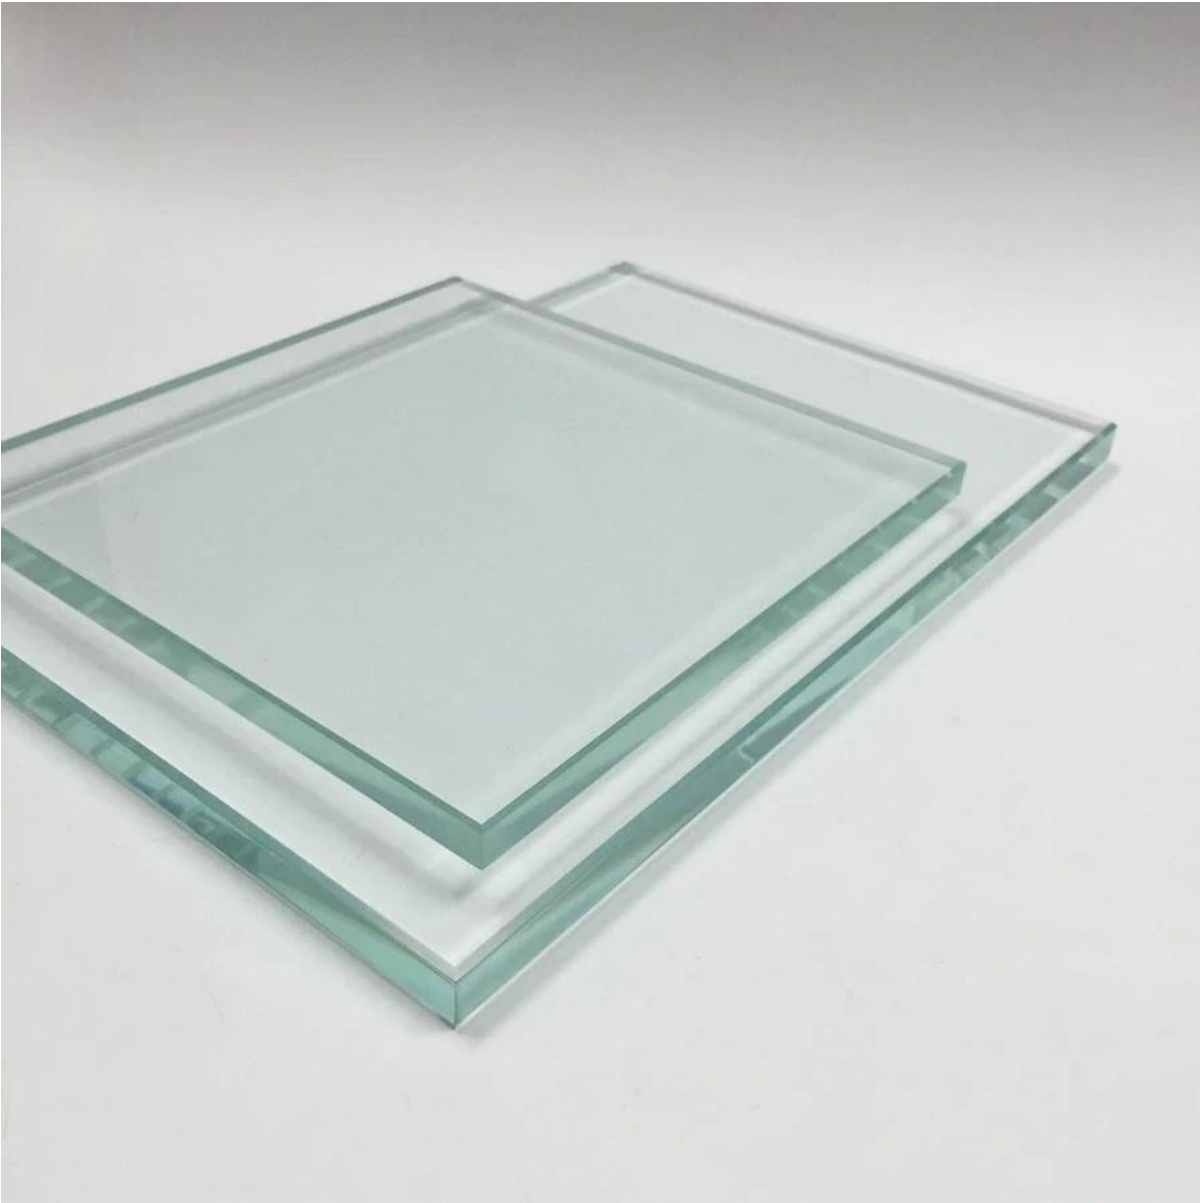

Stylish of glass shelves installation: