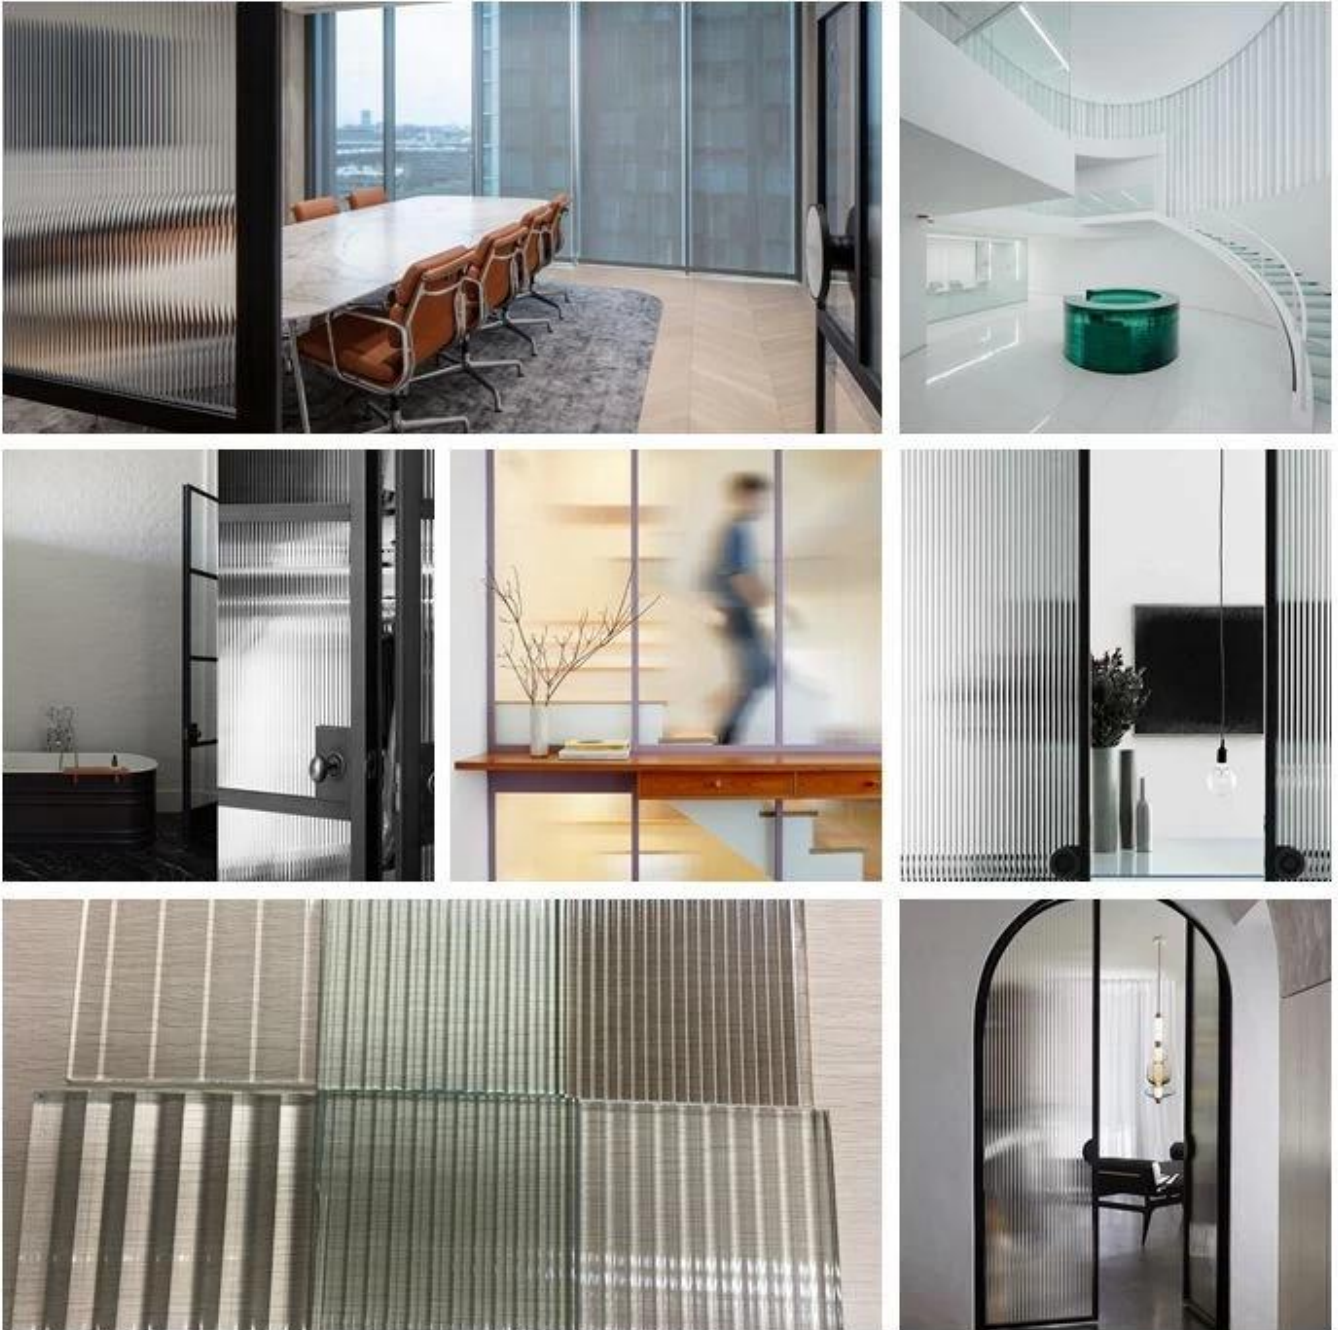

## **SZG 6mm frosted fluted tempered glass --- Best ribbed reeded textured pattern glass in China**

Fluted glass is a kind of glass with vertical grooves, also name reeded glass, ribbed glass, textured glass, patterned glass, rolled glass. It have good function of protect privacy, and decoration effect, use as partition glass, shower bathroom door glass, divider glass etc. Frosted fluted glass is to make opaque effect on fluted glass surface.

Color: Extra clear fluted glass, transparent fluted glass, blue fluted glass, green fluted glass, brown fluted glass, gray fluted glass etc

④号

①号

③号

②号

Shenzhen Sun Global Glass

## **Features of fluted glass:**

1. Fluted glass is a kind of obscure glass, can protect human privacy and allowing light to shine through.
2. Fluted glass can produce in tempered glass, have toughened glass feature, will not hurt people after broken .
3. It is a kind of decoration glass, textured pattern glass appearance, can diffuse light, with excellent fine looking, use widely in many areas.

## **Application:**

Fluted texture glass is very hot in recent years due to excellent appearance, become the best choice for interior decoration glass. It use widely in following areas.

1. Shower door
2. Partition wall glass
3. Interior door
4. Decoration glass