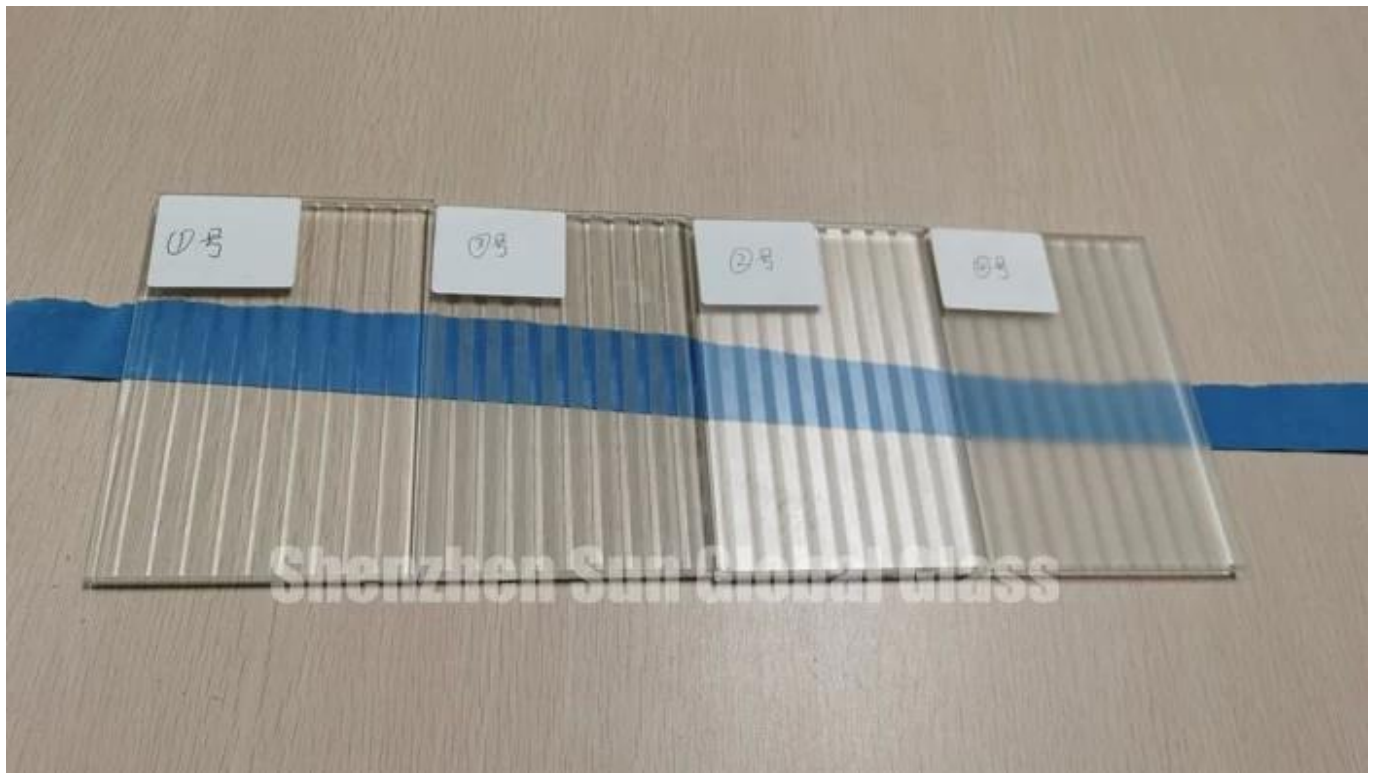

## **SZG 6mm frosted fluted tempered glass --- Best ribbed reeded textured pattern glass in China**

Fluted glass is a kind of glass with vertical grooves, also name reeded glass, ribbed glass, textured glass, patterned glass, rolled glass. It have good function of protect privacy, and decoration effect, use as partition glass, shower bathroom door glass, divider glass etc. Frosted fluted glass is to make opaque effect on fluted glass surface.

### **Specification:**

Thickness: 4mm to 19mm(Single fluted glass )

Size: customized size based on client's drawing, max 3.3x12m

Pattern: Depth or width of texture on fluted glass can be custom made based on drawing

Color: Extra clear fluted glass, transparent fluted glass, blue fluted glass, green fluted glass, brown fluted glass, gray fluted glass etc

④号

①号

③号

②号

Shenzhen Sun Global Glass