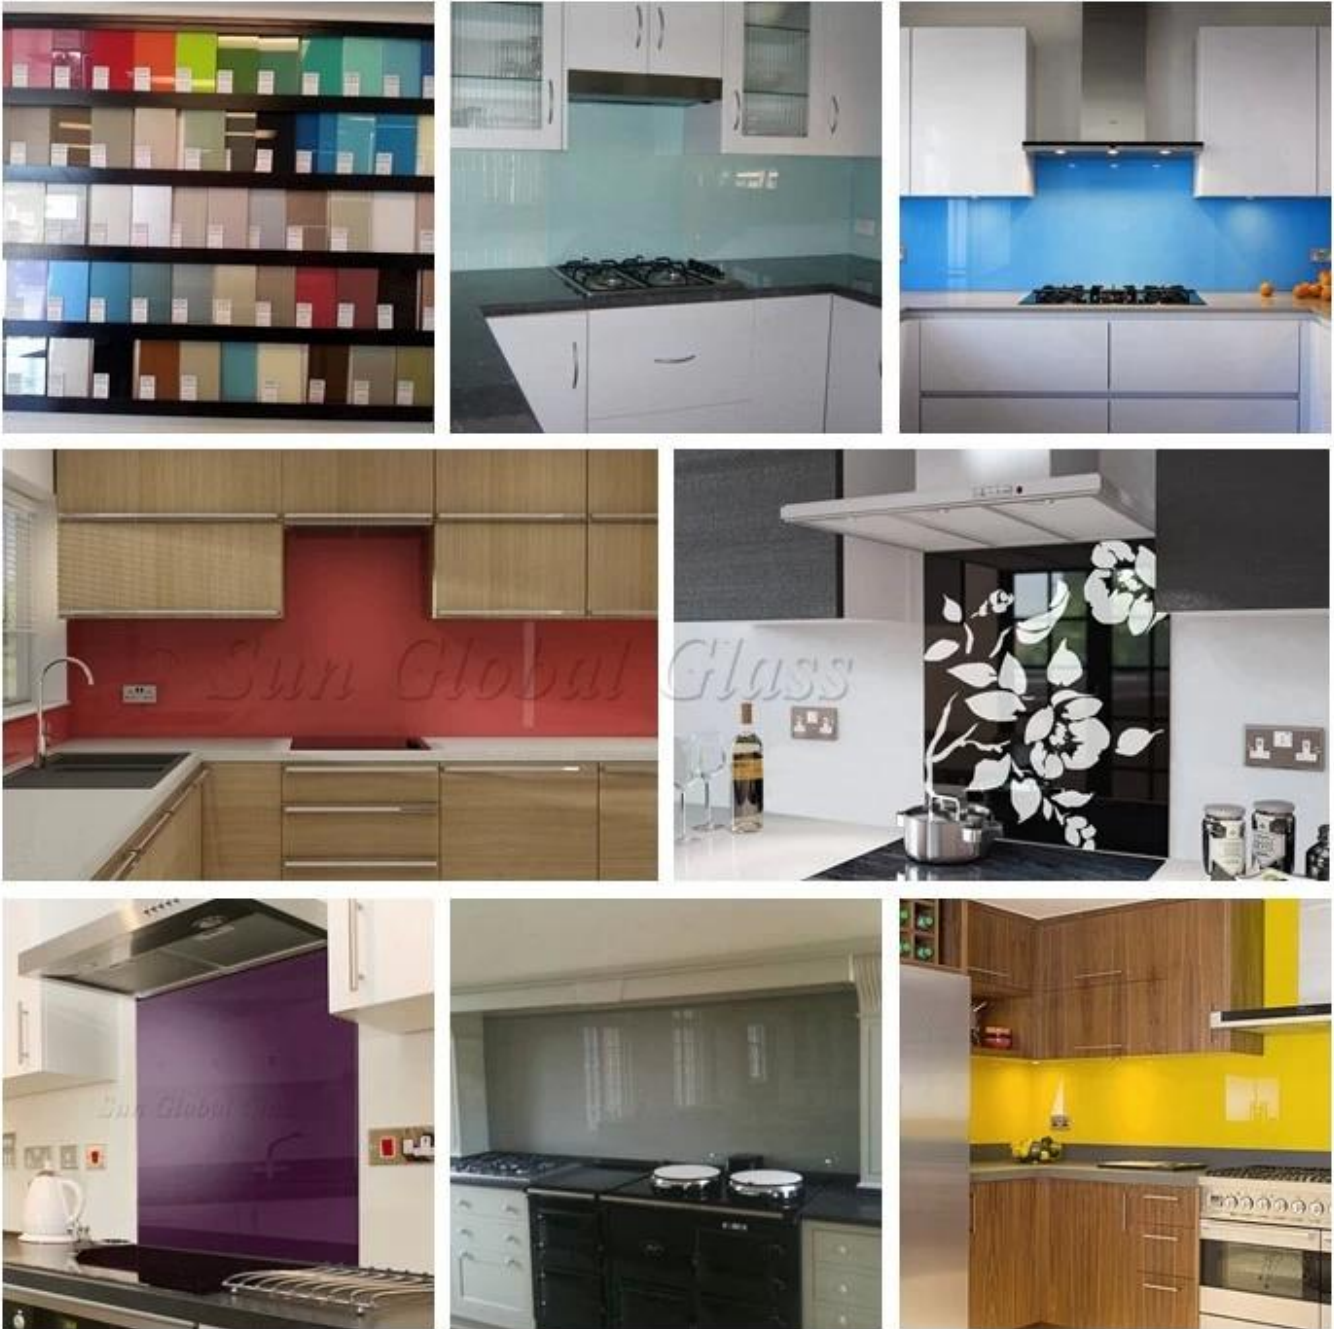

Certifications: GB15763.2, CCC, EN12150, BS6206

Quality Control:

Our splash board glass meet following quality standard:

- 1.6mm painted kitchen splash board glass meet GB15763.2 China safety glass standard.
2. 6mm painted kitchen splash board glass meet EN 12150 CE European safety glass standard.
3. 6mm painted kitchen splash board glass meet Chinese Safety Glass Compulsory Certification (CCC)
4. 6mm painted kitchen splash board glass meet China Quality Standard BS6206.