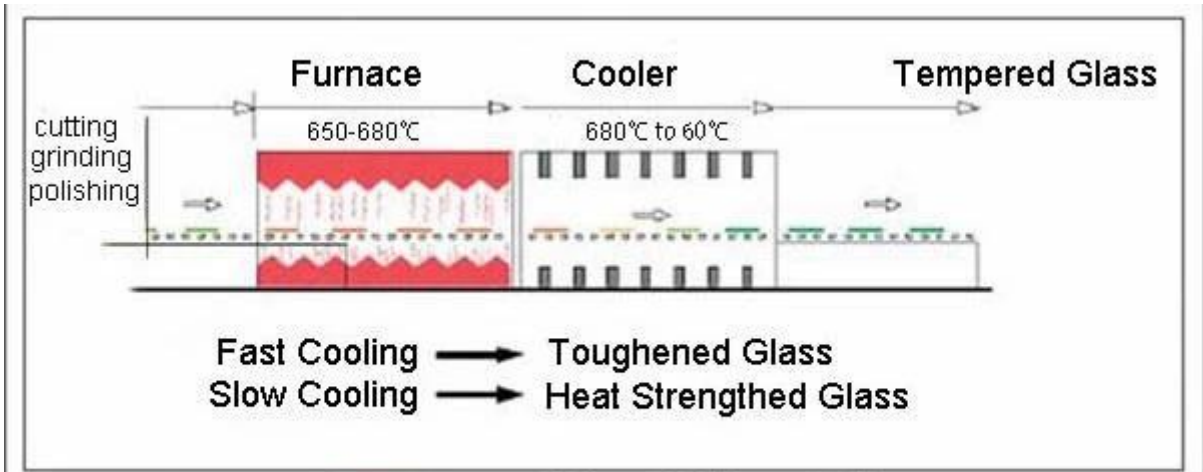

Different edge works available

Seamed Edge

Flat Polish Edge

Pencil Edge

Beveled Edge

OG Edge

Production line of tempered glass panels for glass shelves:

Package and Loading: