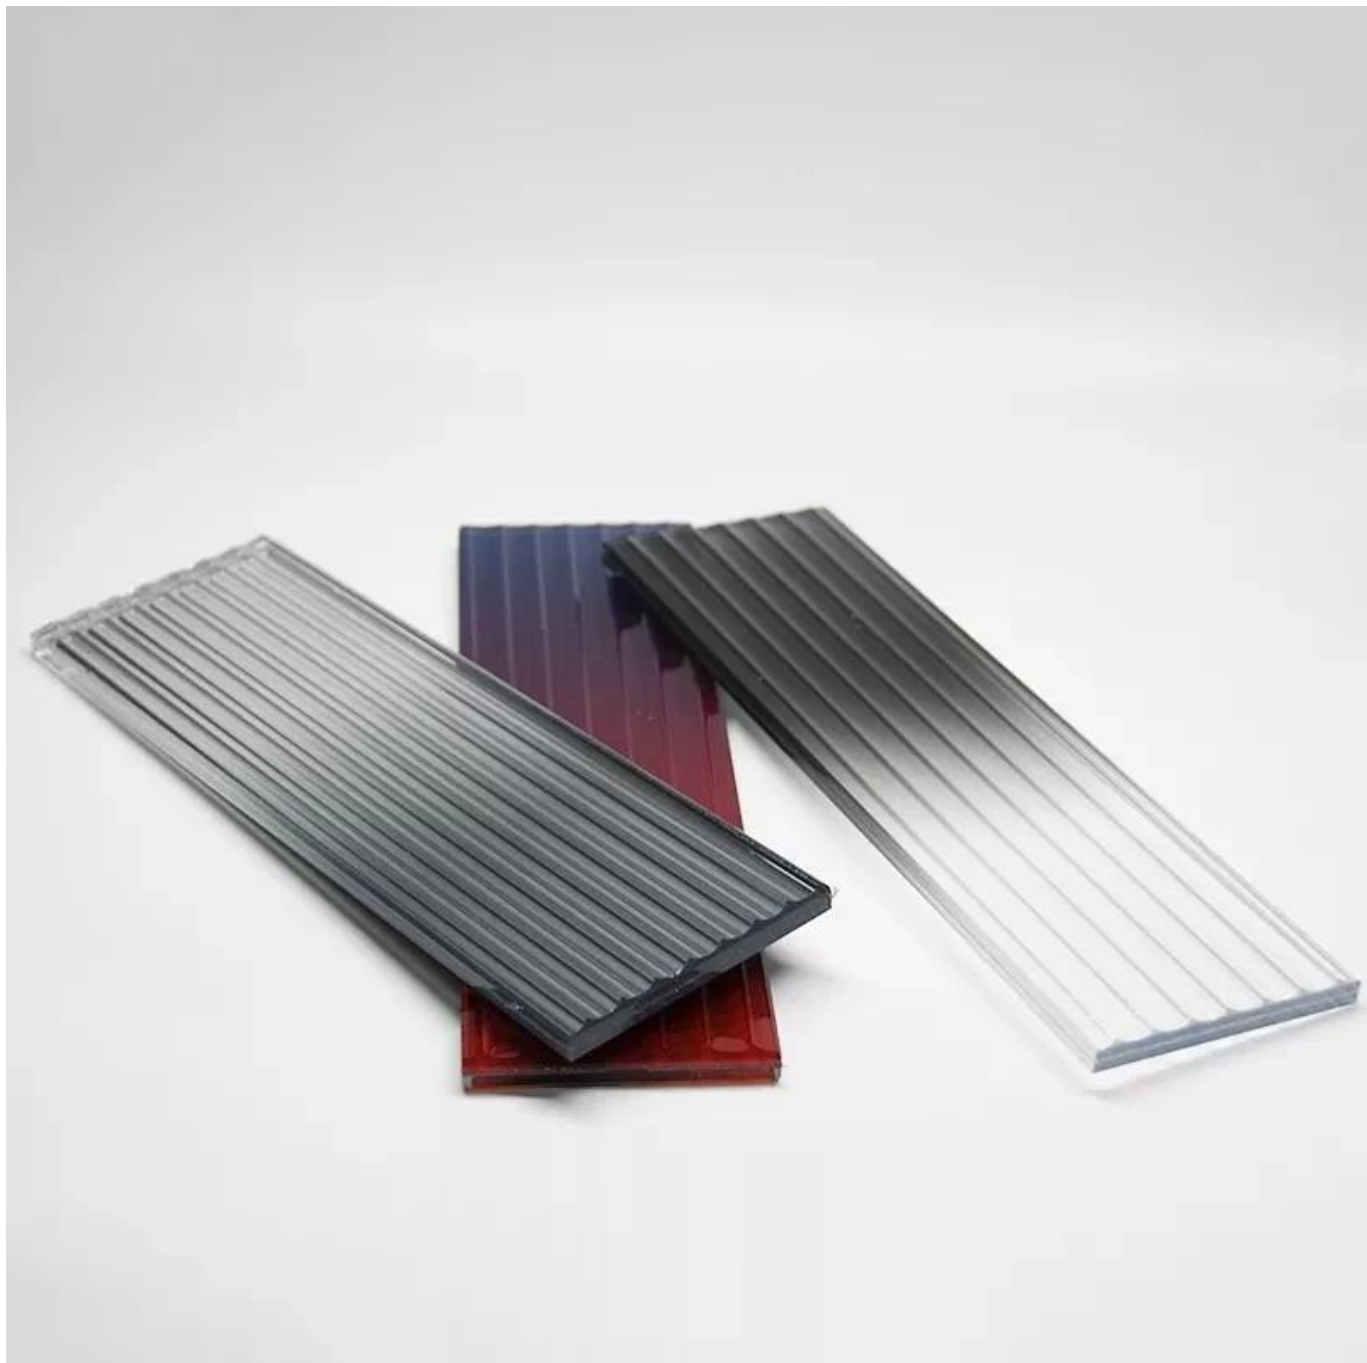

Products Description

Item	Glass Type	Material option	Thickness(mm)	PVB/EVA/SGP thickness(mm)	Remark	
Decoration Glass	Painted glass	Clear tempered	3-25 or customize/		All can be tempered	
		Low iron/Ultra clear glass	3-25 or customize/			
		Frosted glass	3-25 or customize/			
		Acid etched glass	3-25 or customize/			
		Patterned glass	5 or customize /			
	Enamelled glass	Clear tempered	3-25 or customize/			
		Low iron/Ultra clear glass	3-25 or customize/			
	Frosted glass	Clear glass	3-25 or customize/			
		Low iron/Ultra clear glass	3-25 or customize/			
		Tinted glass	3-19 or customize/			
	Acid etched glass	Acid etched glass	3-25 or customize/			
	Mirror glass	Mirror glass	5,8 or customize /			Can be tempered
	Patterned/Figured glass	pattrened/figured glass	5 or customize /			
	Hot bending glass	Clear glass	5-25 or customize/			
		Low iron/Ultra clear glass	5-25 or customize/			
tinted glass		5-25 or customize/				
Wired laminated glass	Clear glass	3-25 or customize	0.38,0.76,1.14up			
	Low iron/Ultra clear glass	3-25 or customize	0.38,0.76,1.14up			
	Tinted glass	3-25 or customize	0.38,0.76,1.14up	All can be tempered		