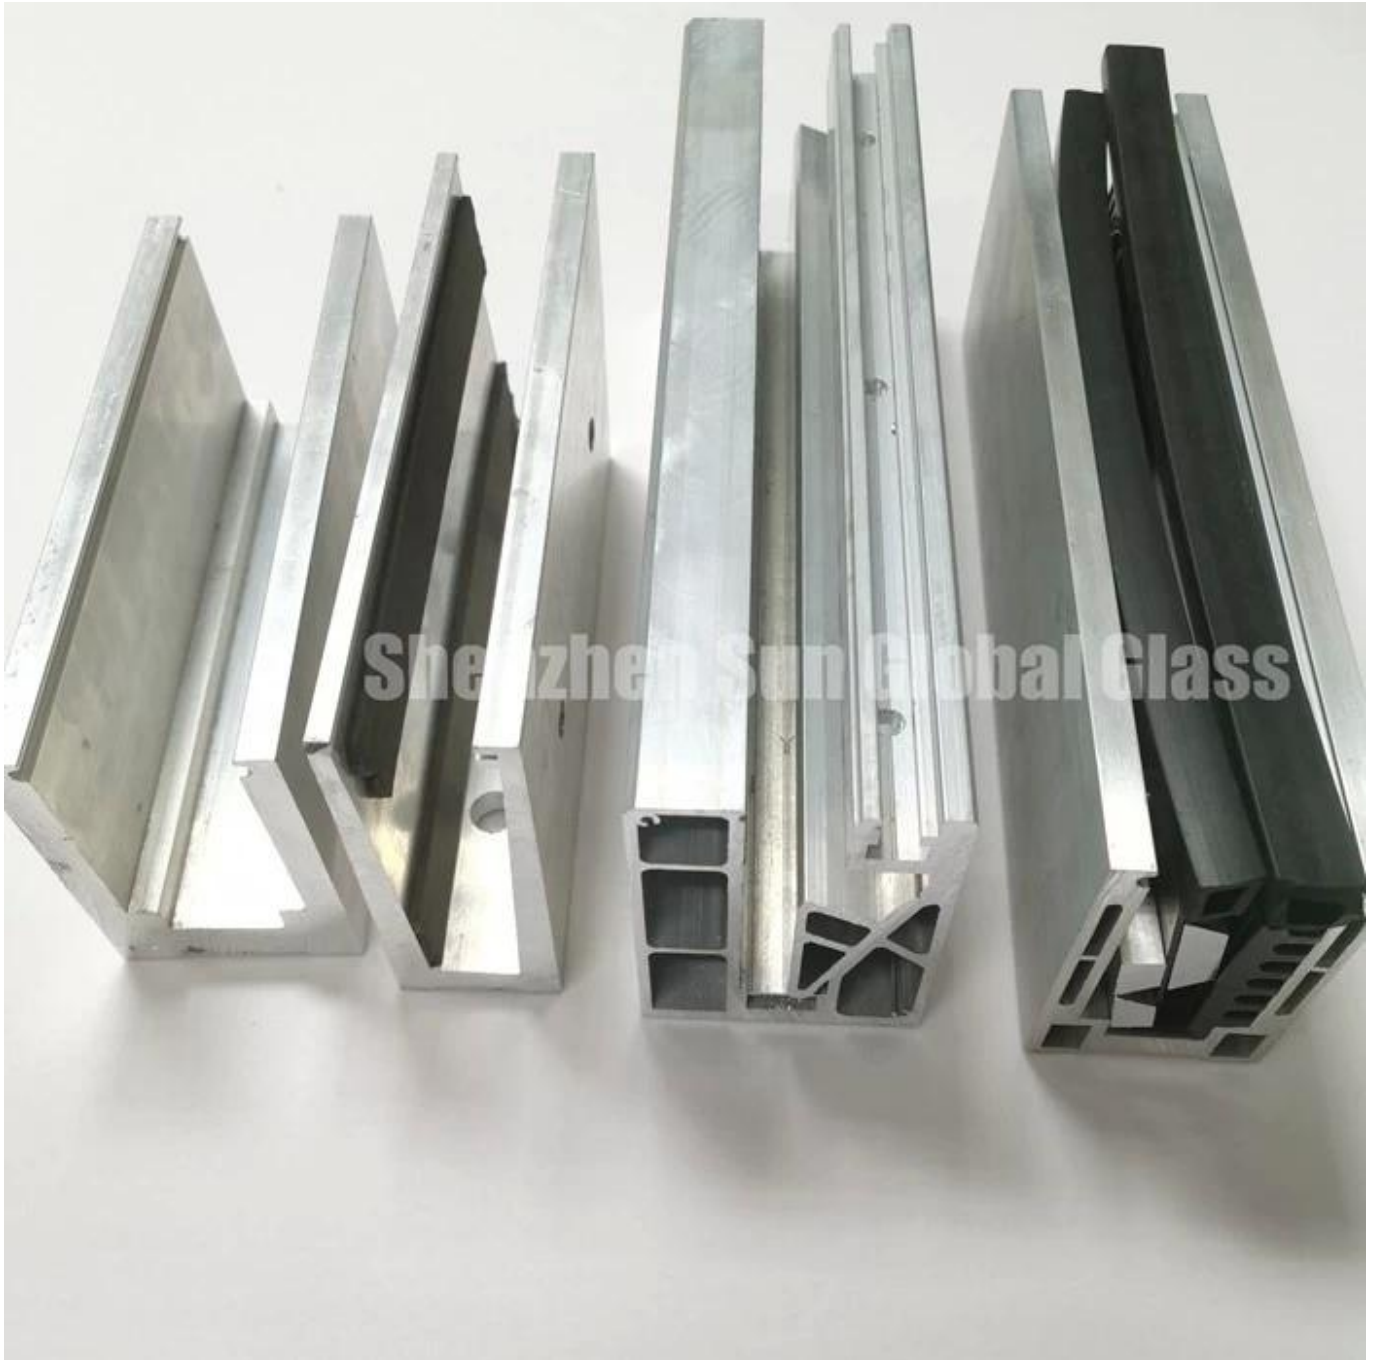

## **SZG Aluminium U channel for railing glass --- Best aluminium U channel provider in China**

SZG aluminium U channel are produced by aluminium alloy. Aluminium Channels (also known as U Channels) are general purpose extrusions and can be used in many applications. Our Aluminium Channels are available in alloy grade SS-304 or SS-316. This alloy has a medium strength and excellent corrosion resistance making the U channels ideal for indoor and outdoor use of railing.

There are three installation methods: underground, ground, and side, Stainless steel cover can be installed if needed. Except aluminium U Channel, there are handrail, handrail bracket/support, glass clamps those

## **Specification:**

Product name: Aluminium U channel for railing/fence/balustrade

Length: normally 3m

Material: Aluminium alloy in SS-304 or SS-316 alloy

Cover: Aluminum with powder coating or PVDF coating finish, Stainless steel with Stain or Mirror finish, clients' request can be customized

Color: Silver, any color based on customer's design

Glass thickness: 10mm 12mm 15mm etc