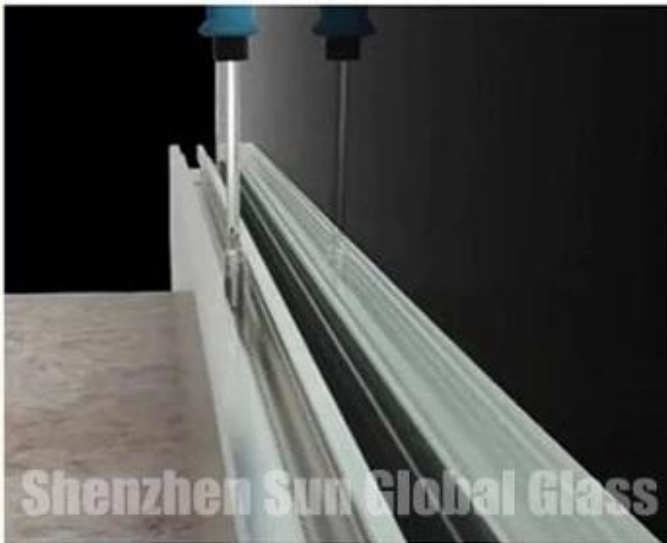

## **SZG Aluminium U channel for railing glass --- Best aluminium U channel provider in China**

SZG aluminium U channel are produced by aluminium alloy. Aluminium Channels (also known as U Channels) are general purpose extrusions and can be used in many applications. Our Aluminium Channels are available in alloy grade SS-304 or SS-316. This alloy has a medium strength and excellent corrosion resistance making the U channels ideal for indoor and outdoor use of railing.

## **Specification:**

Product name: Aluminium U channel for railing/fence/balustrade

Length: normally 3m

Material: Aluminium alloy in SS-304 or SS-316 alloy

Cover: Aluminum with powder coating or PVDF coating finish, Stainless steel with Stain or Mirror finish, clients' request can be customized

## **Installation of Aluminium u Channel:**

Shenzhen Sun Global Glass

screw the aluminum groove to the floor  
and drill the drain hole

Shenzhen Sun Global Glass

install the wedge

Shenzhen Sun Global Glass

install glass pad

Shenzhen Sun Global Glass

install the tempered or laminated glass

Shenzhen Sun Global Glass

turn the screw downward to secure  
the glass

Shenzhen Sun Global Glass

put the top cover over the screw