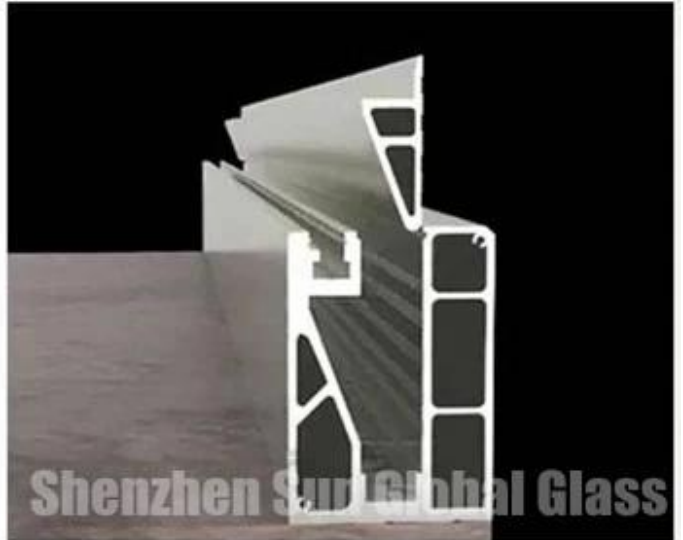

## **SZG Aluminium U channel for railing glass --- Best aluminium U channel provider in China**

SZG aluminium U channel are produced by aluminium alloy. Aluminium Channels (also known as U Channels) are general purpose extrusions and can be used in many applications. Our Aluminium Channels are available in alloy grade SS-304 or SS-316. This alloy has a medium strength and excellent corrosion resistance making the U channels ideal for indoor and outdoor use of railing.

## **Specification:**

Product name: Aluminium U channel for railing/fence/balustrade

Length: normally 3m

Material: Aluminium alloy in SS-304 or SS-316 alloy

Cover: Aluminum with powder coating or PVDF coating finish, Stainless steel with Stain or Mirror finish, clients' request can be customized

Color: Silver, any color based on customer's design

Glass thickness: 10mm 12mm 15mm etc

## **Installation of Aluminium u Channel:**

Shenzhen Sun Global Glass

screw the aluminum groove to the floor  
and drill the drain hole

Shenzhen Sun Global Glass

install the wedge

Shenzhen Sun Global Glass