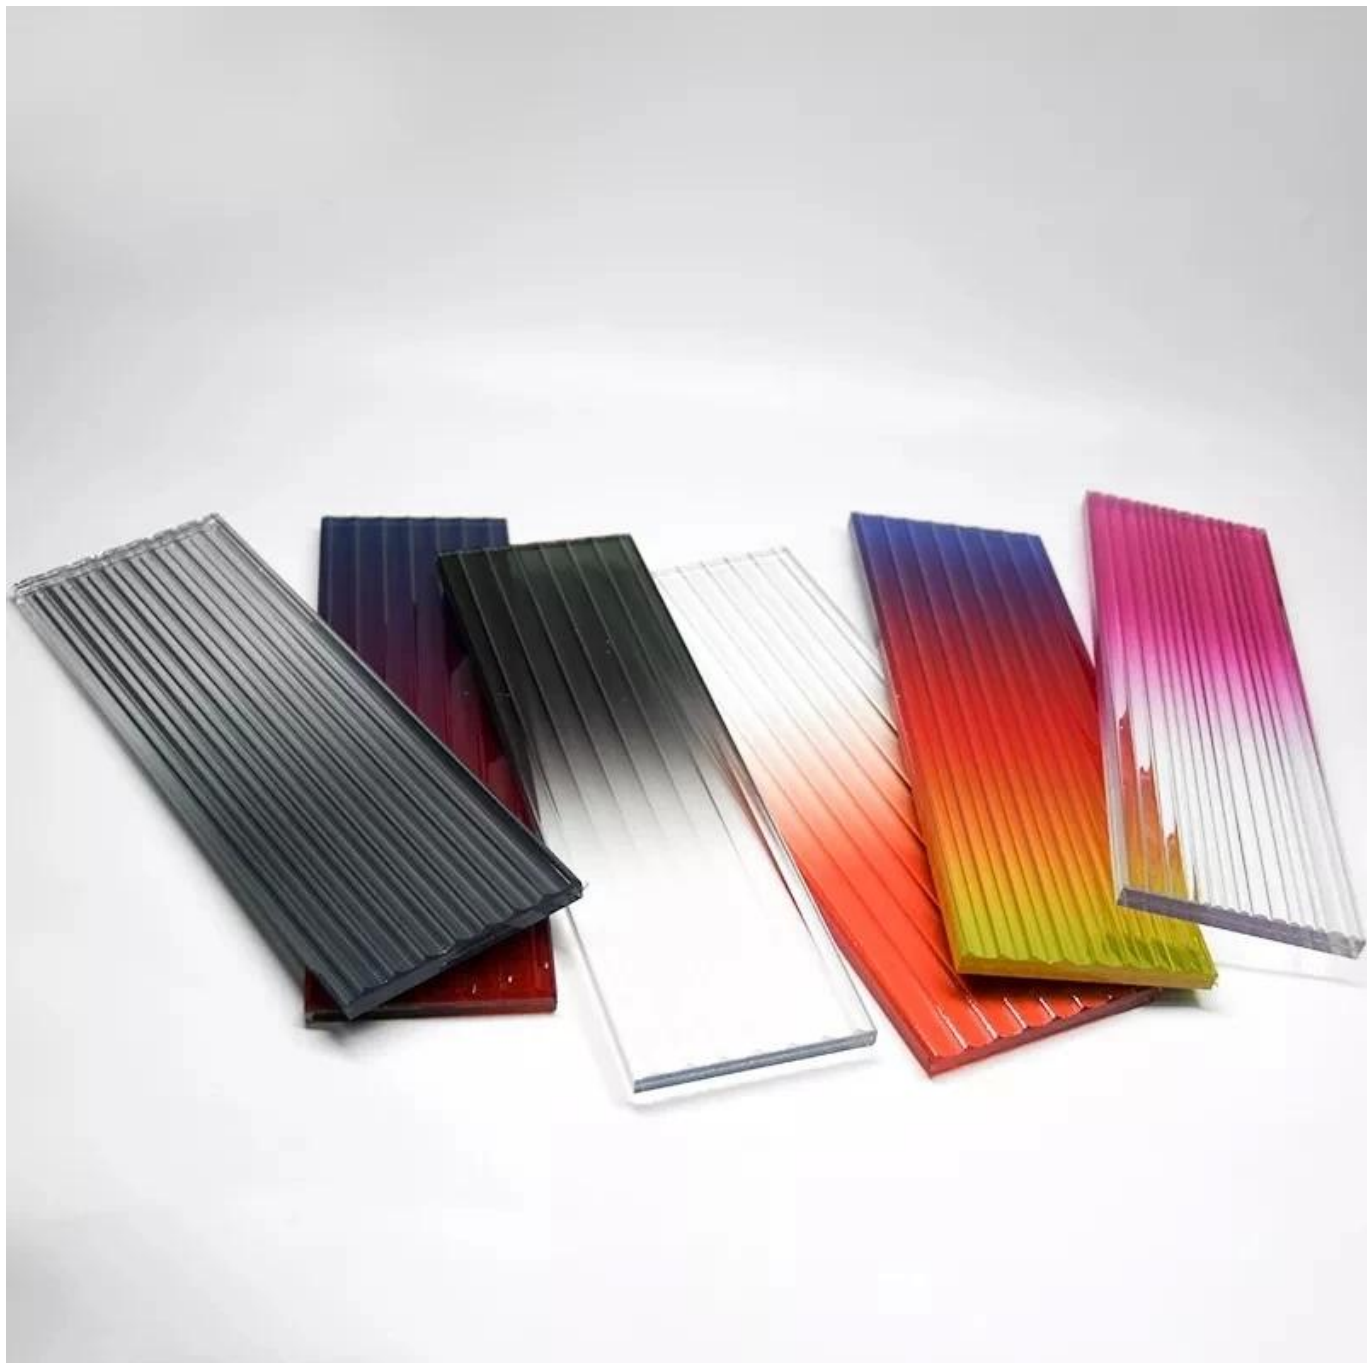

# Products Description

Item	Glass Type	Material option	Thickness(mm)	PVB/EVA/SGP thickness(mm)	Remark	
Decoration Glass	Painted glass	Clear tempered	3-25 or customize/		All can be tempered	
		Low iron/Ultra clear glass	3-25 or customize/			
		Frosted glass	3-25 or customize/			
		Acid etched glass	3-25 or customize/			
		Patterned glass	5 or customize /			
	Enamelled glass	Clear tempered	3-25 or customize/			
		Low iron/Ultra clear glass	3-25 or customize/			
	Frosted glass	Clear glass	3-25 or customize/			
		Low iron/Ultra clear glass	3-25 or customize/			
		Tinted glass	3-19 or customize/			
	Acid etched glass	Acid etched glass	3-25 or customize/			
	Mirror glass	Mirror glass	5,8 or customize /			Can be tempered
	Patterned/Figured glass	pattrened/figured glass	5 or customize /			
	Hot bending glass	Clear glass	5-25 or customize/			
		Low iron/Ultra clear glass	5-25 or customize/			
tinted glass		5-25 or customize/				
Wired laminated glass	Clear glass	3-25 or customize	0.38,0.76,1.14up			
	Low iron/Ultra clear glass	3-25 or customize	0.38,0.76,1.14up			
	Tinted glass	3-25 or customize	0.38,0.76,1.14up	All can be tempered		