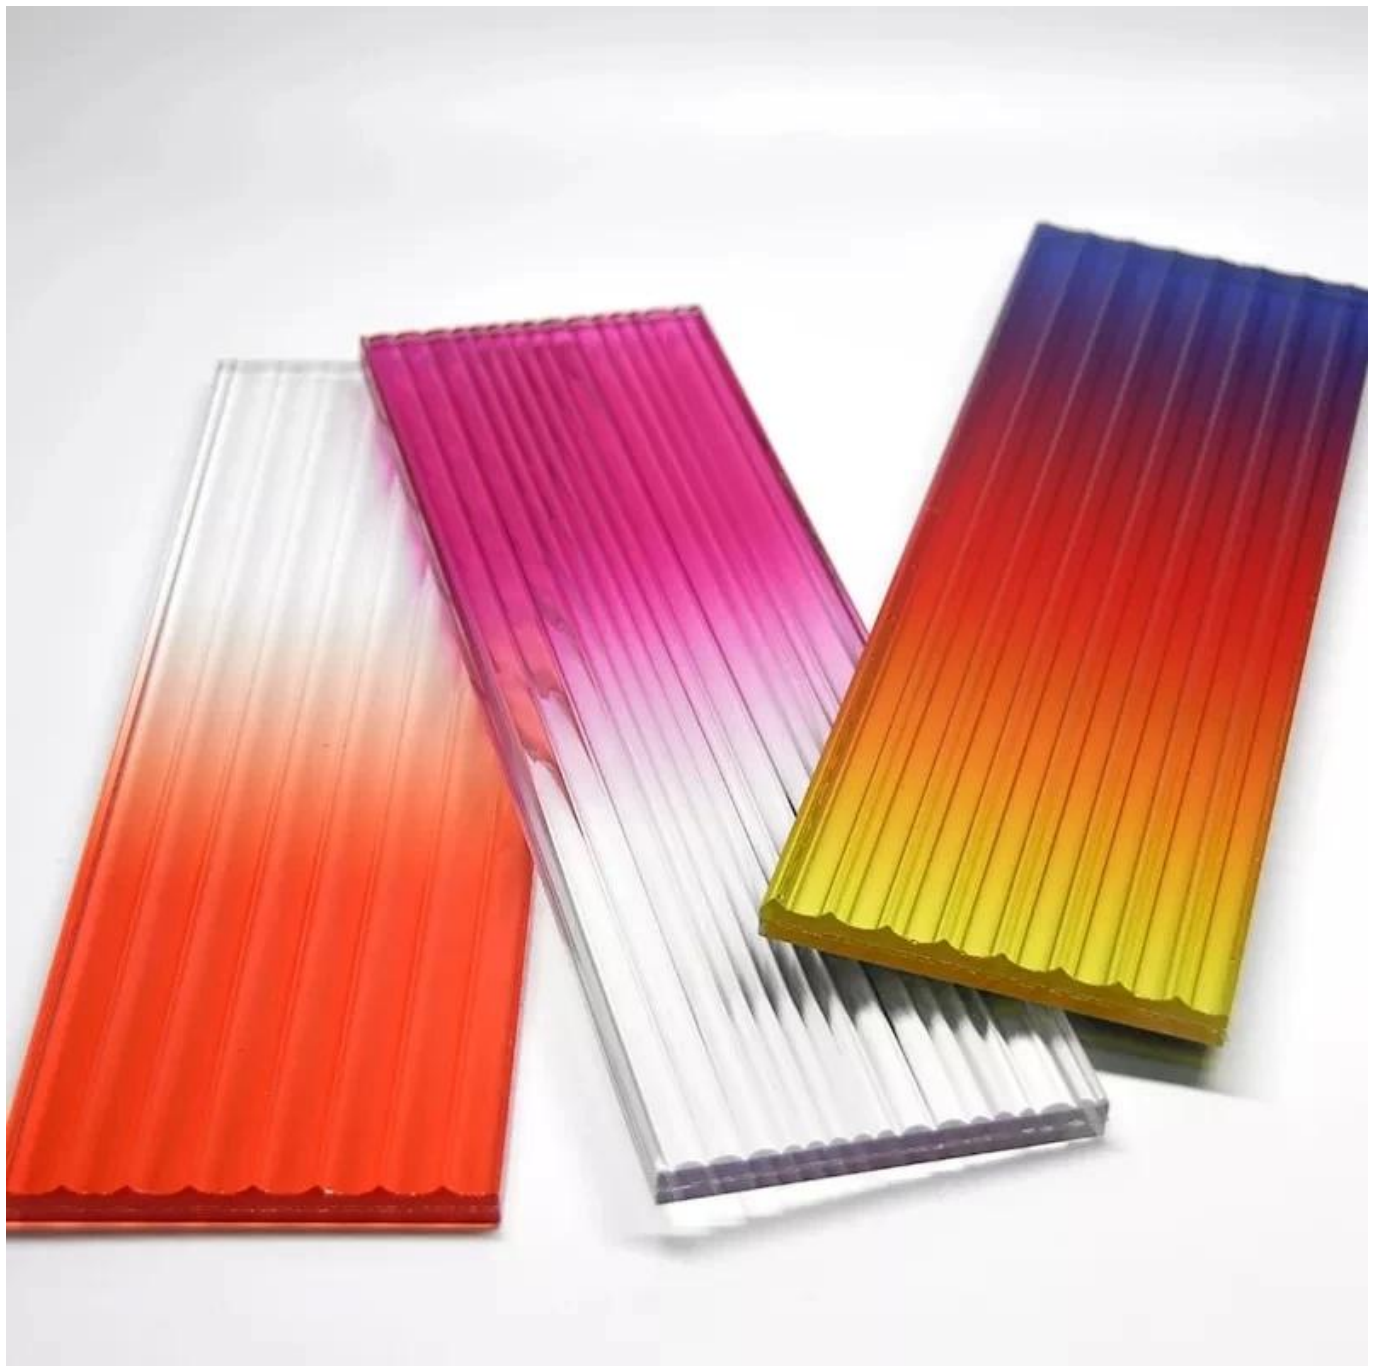

# Products Description

Item	Glass Type	Material option	Thickness(mm)	PVB/EVA/SGP thickness(mm)	Remark	
Decoration Glass	Painted glass	Clear tempered	3-25 or customize/		All can be tempered	
		Low iron/Ultra clear glass	3-25 or customize/			
		Frosted glass	3-25 or customize/			
		Acid etched glass	3-25 or customize/			
		Patterned glass	5 or customize /			
	Enamelled glass	Clear tempered	3-25 or customize/			
		Low iron/Ultra clear glass	3-25 or customize/			
	Frosted glass	Clear glass	3-25 or customize/			
		Low iron/Ultra clear glass	3-25 or customize/			
		Tinted glass	3-19 or customize/			
	Acid etched glass	Acid etched glass	3-25 or customize/			
	Mirror glass	Mirror glass	5,8 or customize /			Can be tempered
	Patterned/Figured glass	pattrened/figured glass	5 or customize /			
	Hot bending glass	Clear glass	5-25 or customize/			
		Low iron/Ultra clear glass	5-25 or customize/			
tinted glass		5-25 or customize/				
Wired laminated glass	Clear glass	3-25 or customize	0.38,0.76,1.14up			
	Low iron/Ultra clear glass	3-25 or customize	0.38,0.76,1.14up			
	Tinted glass	3-25 or customize	0.38,0.76,1.14up	All can be tempered		