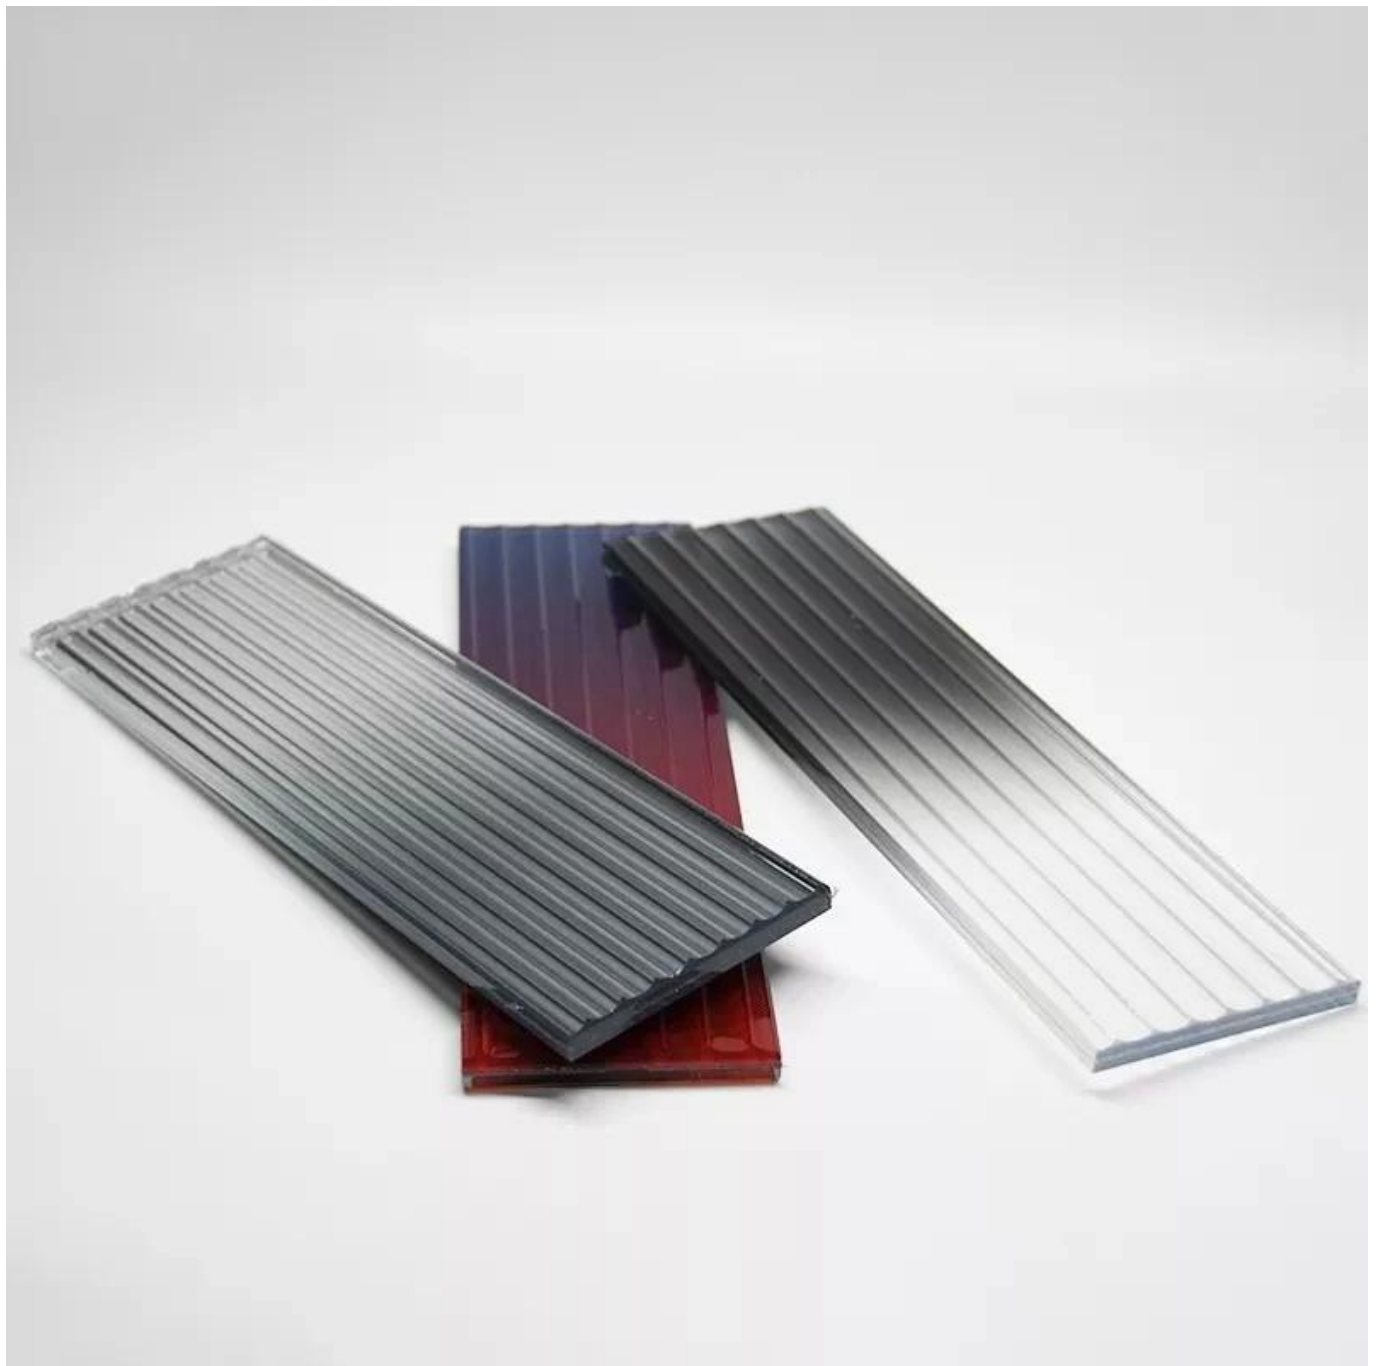

# Products Description

Item	Glass Type	Material option	Thickness(mm)	PVB/EVA/SGP thickness(mm)	Remark	
Decoration Glass	Painted glass	Clear tempered	3-25 or customize/		All can be tempered	
		Low iron/Ultra clear glass	3-25 or customize/			
		Frosted glass	3-25 or customize/			
		Acid etched glass	3-25 or customize/			
		Patterned glass	5 or customize /			
	Enamelled glass	Clear tempered	3-25 or customize/			
		Low iron/Ultra clear glass	3-25 or customize/			
	Frosted glass	Clear glass	3-25 or customize/			
		Low iron/Ultra clear glass	3-25 or customize/			
		Tinted glass	3-19 or customize/			
	Acid etched glass	Acid etched glass	3-25 or customize/			
	Mirror glass	Mirror glass	5,8 or customize /			Can be tempered
	Patterned/Figured glass	pattrened/figured glass	5 or customize /			
	Hot bending glass	Clear glass	5-25 or customize/			
		Low iron/Ultra clear glass	5-25 or customize/			
tinted glass		5-25 or customize/				
Wired laminated glass	Clear glass	3-25 or customize	0.38,0.76,1.14up			
	Low iron/Ultra clear glass	3-25 or customize	0.38,0.76,1.14up			
	Tinted glass	3-25 or customize	0.38,0.76,1.14up	All can be tempered		