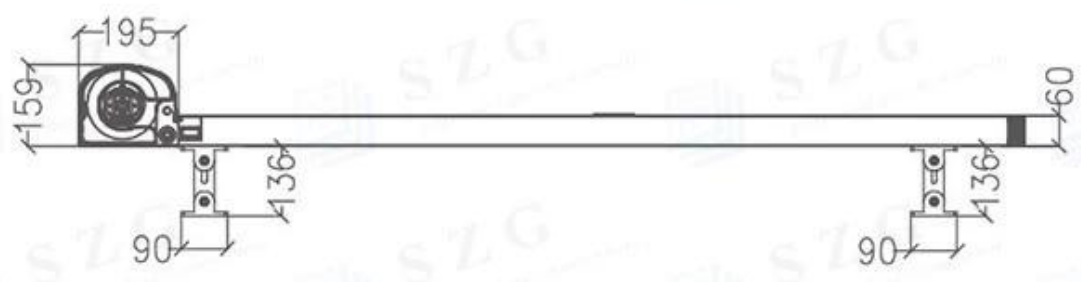

standard installation