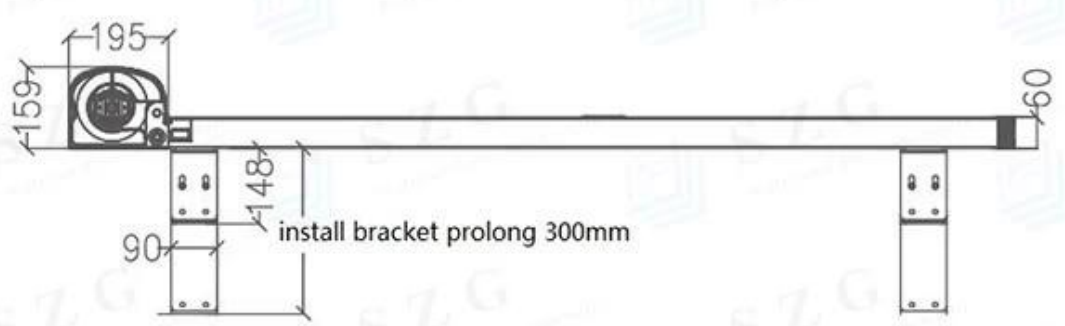

Details

1. The rope is made of imported DUPONT material, which will prolong its useful life and lift weight of 200kg or more.
2. The rope reel can make slot and motor position form in line—ensure its strength and stability.
3. It looks simple and elegant—with sealed waterproof cover—closed cavity in transverse and vertical to ensure guide track's strength.
4. The design is simple—aluminum castings form completely.
5. Diameter 85mm big tube, which is supported by 360° inner groove—keeps the fabric cloth more smooth.
6. Use air pressure rod tension sensor instead of spring, it is fatigue-resistant—it can work for a long time without noise.

guide rope

The rope is made of imported DUPONT materials, which will prolong its useful life and lift weight of 200kg or more.

rope reel

Slot and motor position form in line, ensure its strength and stability.

guide track

It looks simple and elegant, with sealed waterproof cover, closed cavity in transverse and vertical to ensure guide track's strength.

back cover

The design is simple, aluminum castings form completely.

Structural Size

oasisawning.en.alibaba.com

standard installation

pro-long bracket installation

Functions

1. Main components: back cassette, front tube, left guide and right guide
 2. Sliding guide makes the awning more stable and durable.
 3. The awning fix outdoor , can resist UV ray and reduce indoor temperature.
 4. The awning offer comfortable indoor lighting while does not block outdoor sight viewing, it is a perfect combination of outdoor and indoor
- a When close, fabric is retracted into the cassette to avoid dust pollution.