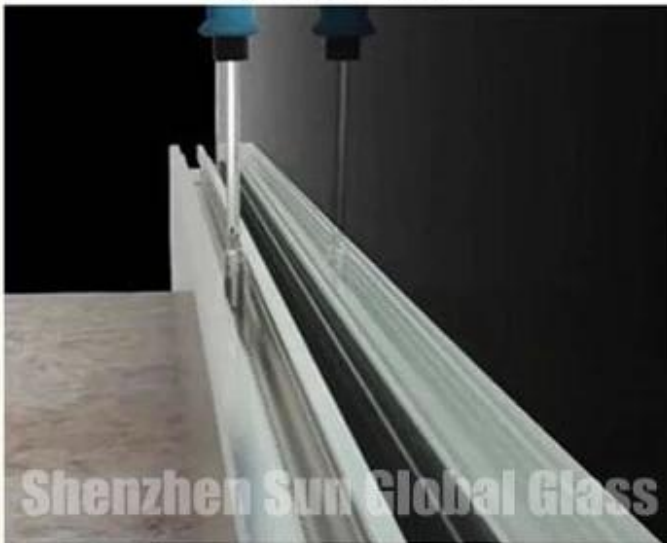

鋁合金型材 u ndergro u nd 鋁合金型材 side 3 鋁合金型材 u 鋁合金型材 U 鋁合金型材 / u pport 鋁合金型材 / 鋁合金型材 / bal u 鋁合金型材 C u 鋁合金型材 1 鋁合金型材 2 鋁合金型材 c u 鋁合金型材 ig n 鋁合金型材

Shenzhen Sun Global Glass

screw the aluminum groove to the floor
and drill the drain hole

Shenzhen Sun Global Glass

install the wedge

Shenzhen Sun Global Glass

install glass pad

Shenzhen Sun Global Glass

install the tempered or laminated glass

Shenzhen Sun Global Glass

turn the screw downward to secure
the glass