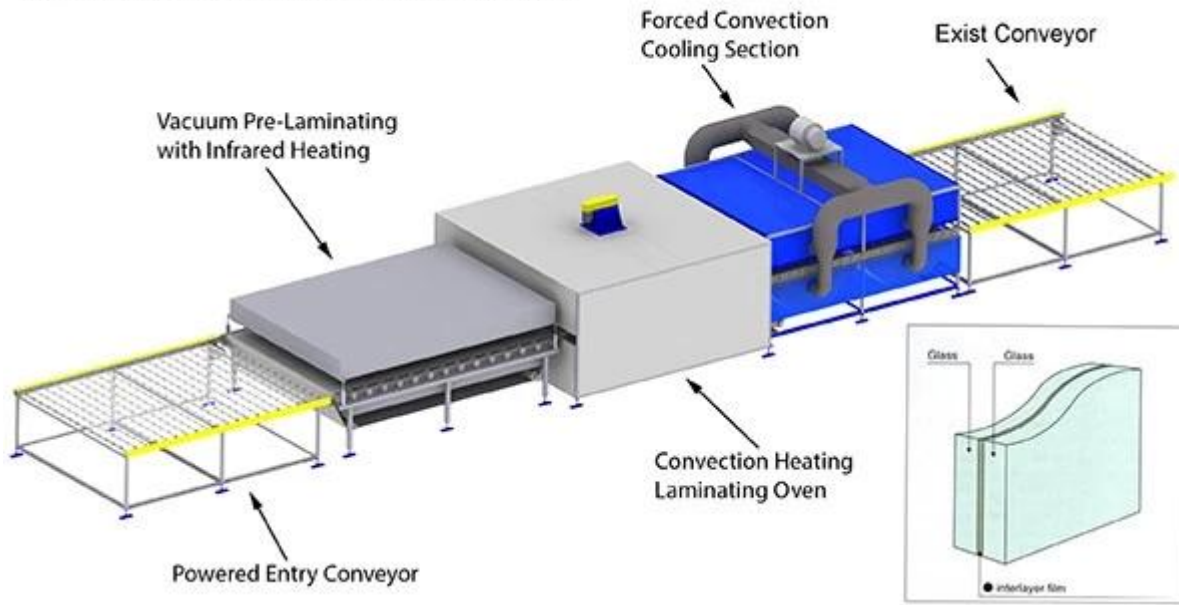

**Quality:**

1. Meet with standard of Europe, North American and China: ISO, CCC, CE, EN12543, and ANSI Z97
2. Select 40% of high quality clear float glass sheets that perfect flat and pure for lamination
3. Use the best quality EVA and PVB produced domestic supplier

**Product details for clear laminated glass 12.76mm:**

**Product Pictures:**

**Production Line:**

Sun Global Glass Laminated Glass Production Line

**Package and Loading:**

**S G G**

Professional glass manufacturer