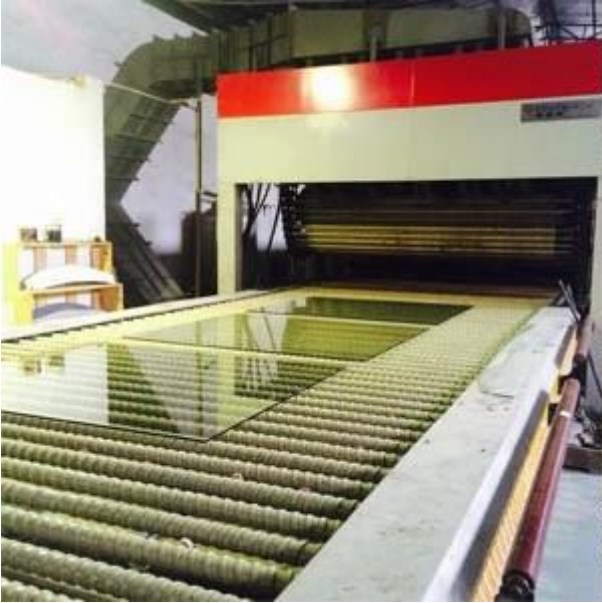

PS: In the view of interlayer PVB film 0.38mm/ 0.76mm are too weak, they can't hold the glass panel. So we suggest to use PVB film thickness from 1.14mm at least.

SGG Services:

We also process patterned, stained, cast, glue-chip, ground, and acid-etched glass, drill holes, cutout, cut notches, etc. These flat pieces are CNC processed and then undergo the complex processes to create bent tempered laminated glass. Irregular glass shape are also can be produced by SGG.

Glass Picture:

Production lines:

Package and Loading: