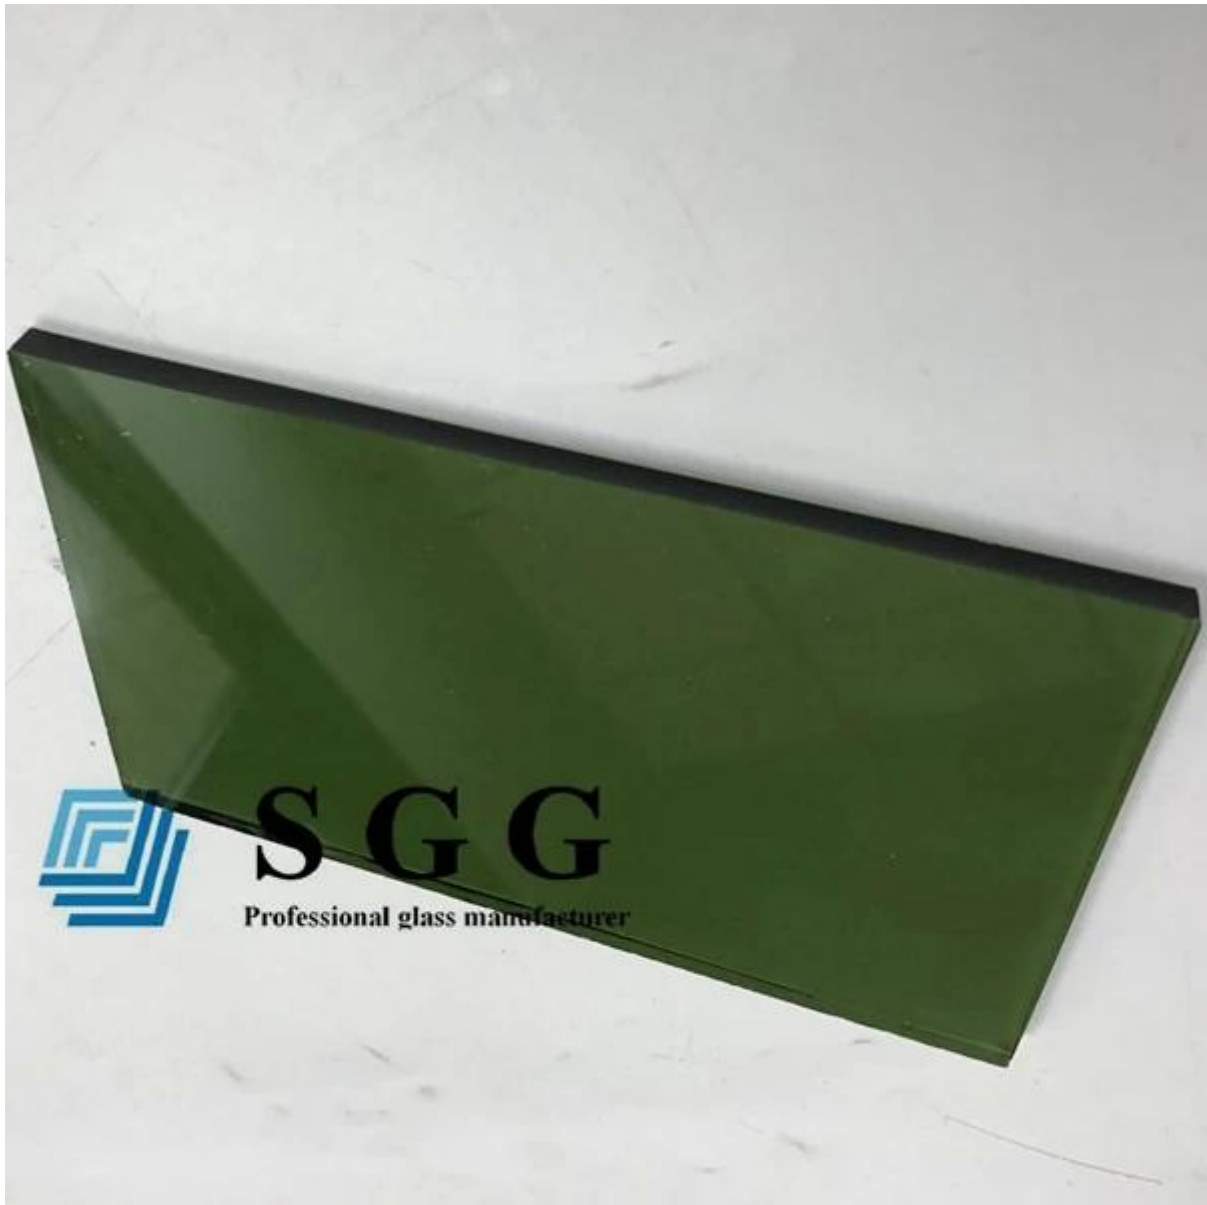

Production line of 4mm deep green reflective glass sheet: