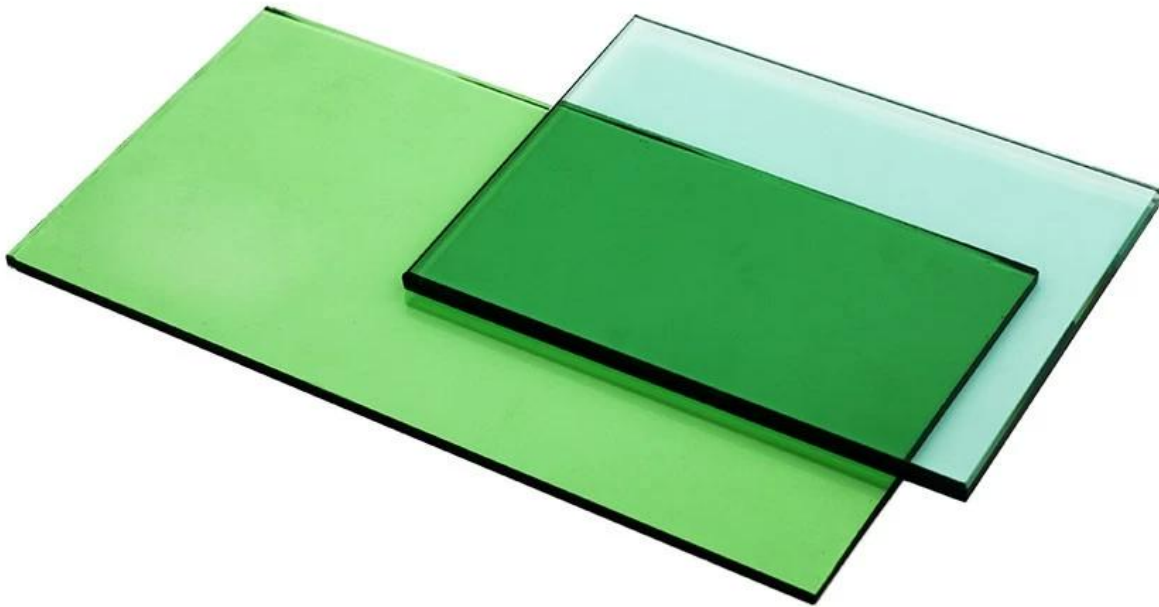

Performance of green tinted float glass 4mm:

Item	Thickness	Visible Light Transmittance	Visible Light Reflectance	UV Light Transmittance	Direct Sunlight Transmittance	Direct Sunlight Reflectance	Total Solar Transmittance	Shdowing Coffecient (SC)	SHGC	K Value (Summer Daytime)	K Value (Winter Night)
Euro Bronze	5 mm	51.94%	6.44%	14.52%	51.78%	6.69%	62.50%	0.70	0.84	0.640	5.272
	6 mm	47.15%	6.73%	11.83%	46.87%	6.79%	58.83%	0.66	0.83	0.606	5.243
Euro Grey	5 mm	51.66%	6.36%	20.20%	49.19%	6.48%	60.63%	0.68	0.84	0.623	5.272
	6 mm	45.24%	6.06%	16.47%	42.98%	6.15%	56.11%	0.63	0.84	0.582	5.243
Dark Grey	5 mm	47.90%	6.77%	19.87%	46.96%	6.75%	58.91%	0.66	0.84	0.606	5.272
	6 mm	41.98%	6.59%	16.54%	41.37%	6.53%	54.82%	0.62	0.83	0.569	5.243
Light Blue	5 mm	71.07%	7.78%	26.60%	53.99%	6.94%	64.07%	0.72	0.854	5.272	5.843
	6 mm	67.74%	7.69%	24.13%	50.67%	6.96%	61.61%	0.69	0.632	5.243	5.808
French Green	5 mm	74.88%	8.03%	24.54%	48.75%	6.67%	60.26%	0.68	0.619	5.272	5.843
	6 mm	71.36%	7.66%	20.22%	43.72%	6.35%	56.60%	0.64	0.586	5.243	5.808

Production Lines: