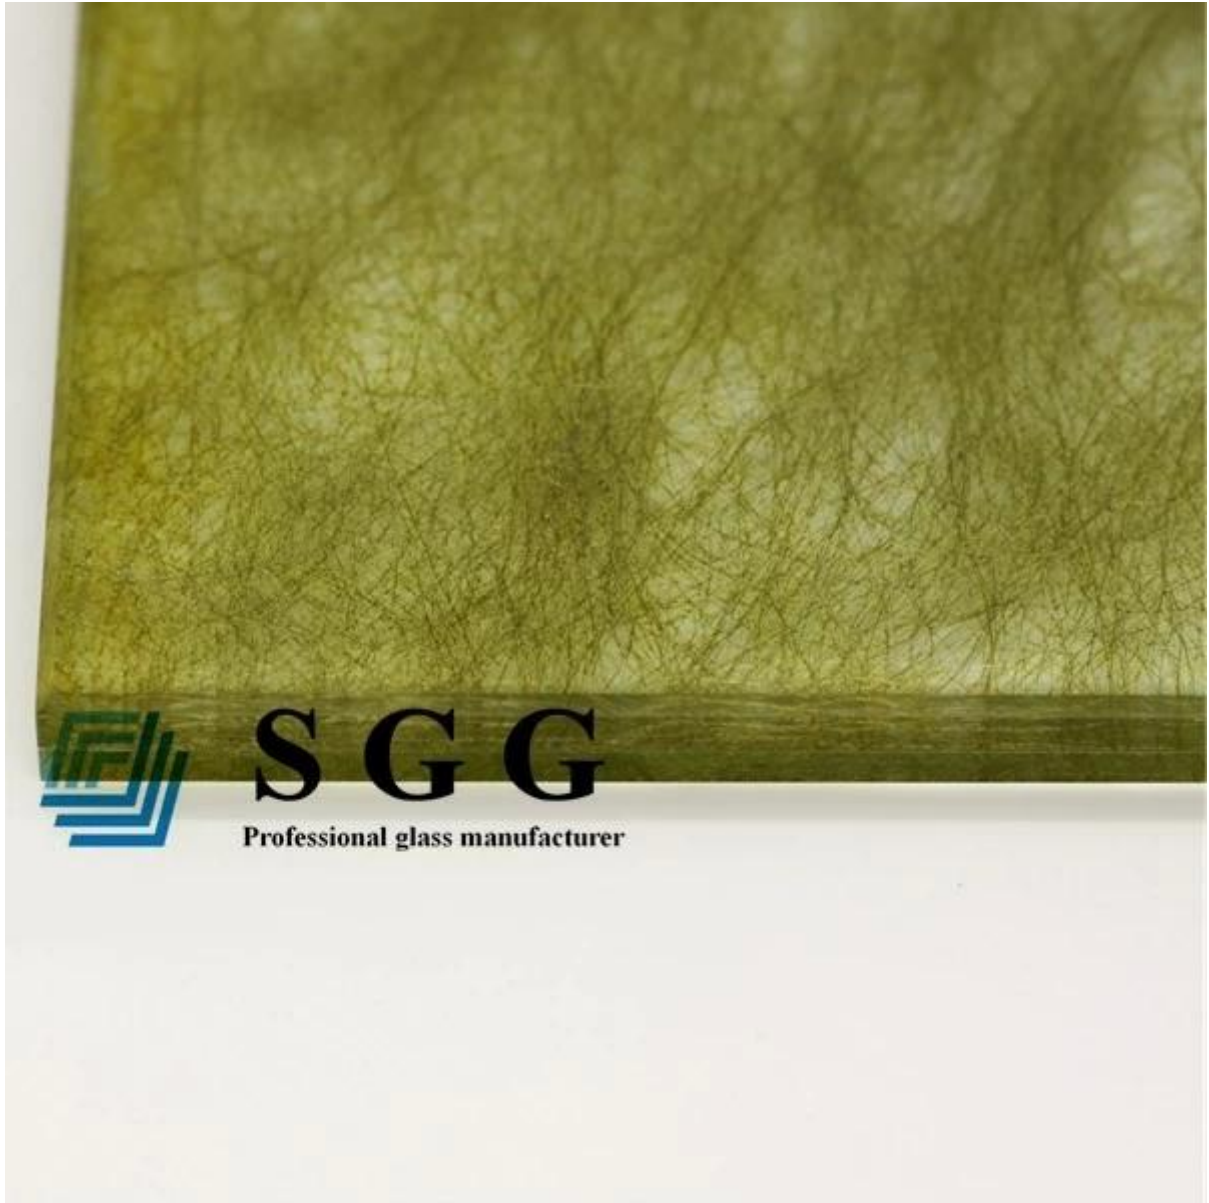

Production Line: