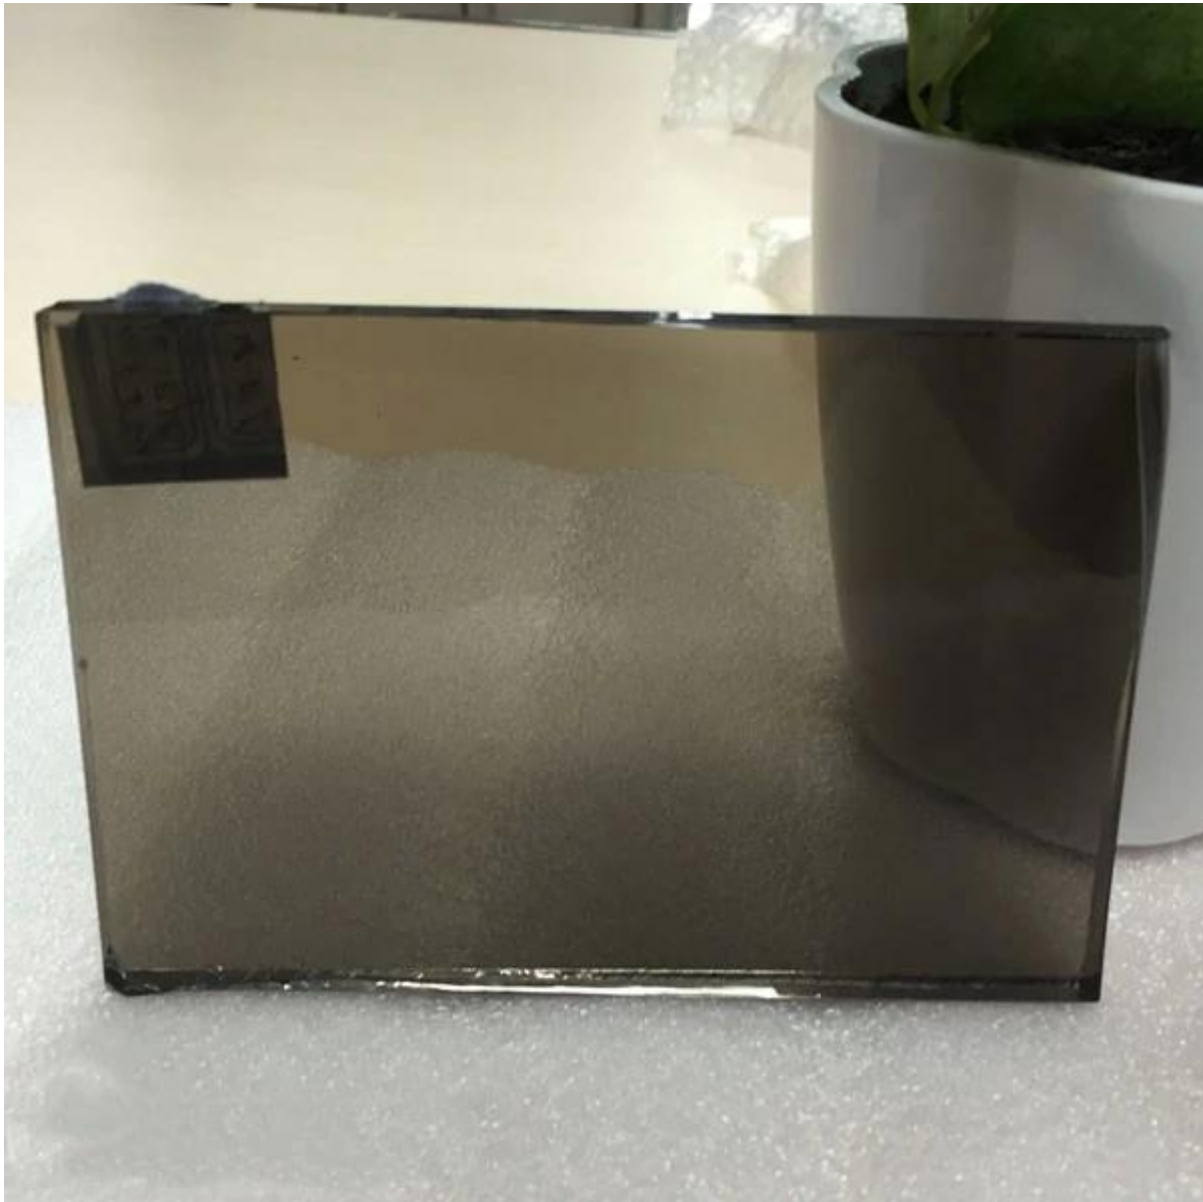

Product Pictures □