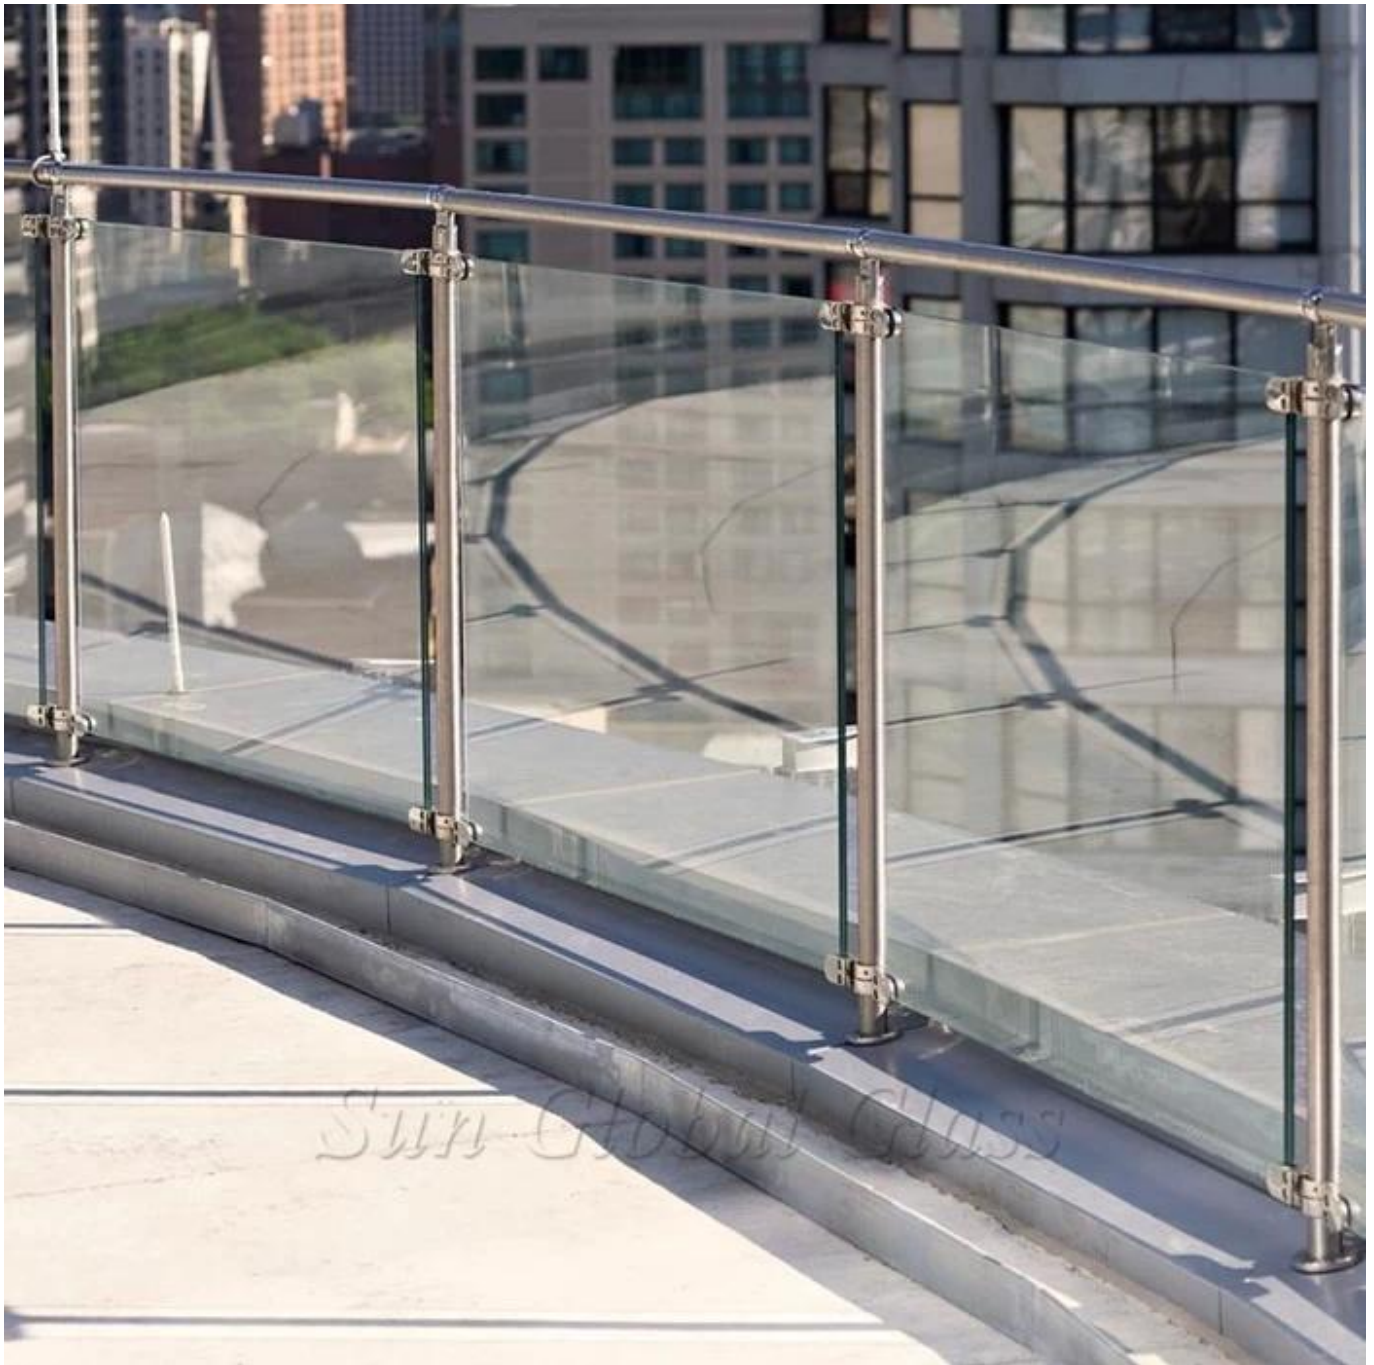

## SZG-Glass Manufacturer-Building Glass-8.76MM Clear Laminated Tempered Glass Railing

**8.76mm clear laminated glass balustrade** is made of [8.76mm clear tempered laminated glass](#). The tempered laminated glass is a kind of safety glass, it can efficiently reduce people injury from glass breakage, because when the glass broken, the debris still stick to the film and won't fall off., the whole glass panel is still in a complete shape before replacement. Because of its security, it's widely used in the modern buildings.

### Specifications:

Glass type: 8.76mm clear laminated glass balustrade

Popular thickness of railing glass: 8.76mm glass railing, 17.52mm laminated glass , 10mm glass railing,

12mm tempered glass railing etc.

Composition: 4mm clear tempered glass + PVB or SGP or EVA film + 4mm clear tempered glass

Shape: Flat or curved shape

Size: customized sizes

Deep processing: polished edge, drill holes, cutout, cut notches, round corner, etc.

2.Wide field of vision: You can see the view clearly through 8.76mm clear tempered laminated glass balustrade.

3.Sound proof: The 8.76mm clear laminated glass can reduce the noise, because the PVB or SGP film can block the sound transmission to some extent.