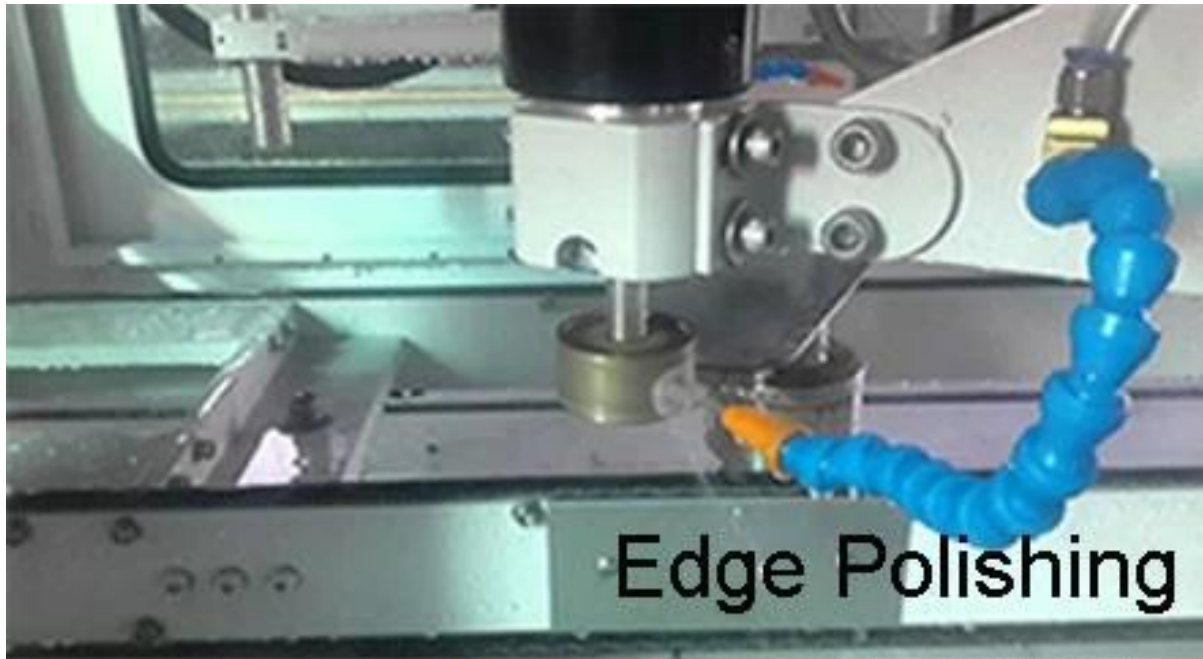

الحزمة والتحميل: