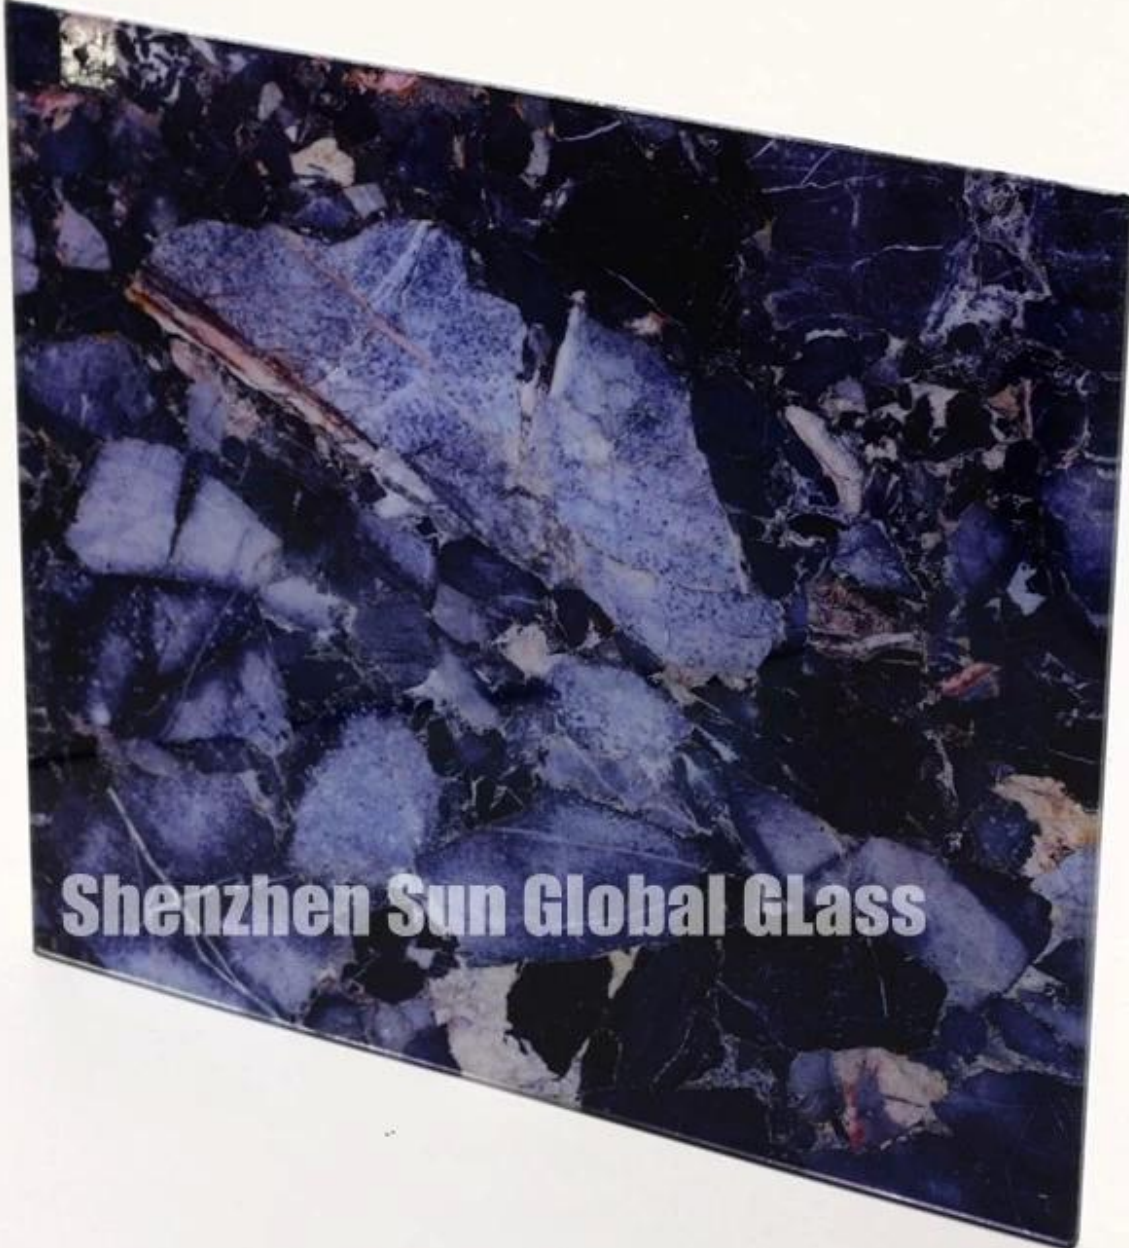

Shenzhen Sun Global Glass