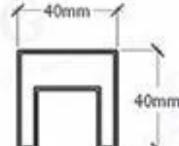

Vertical Adjustable

S. S handrail

Dia: 25mm

25\*21mm

Dia: 42mm

40\*40mm

wood handrail

40\*40mm