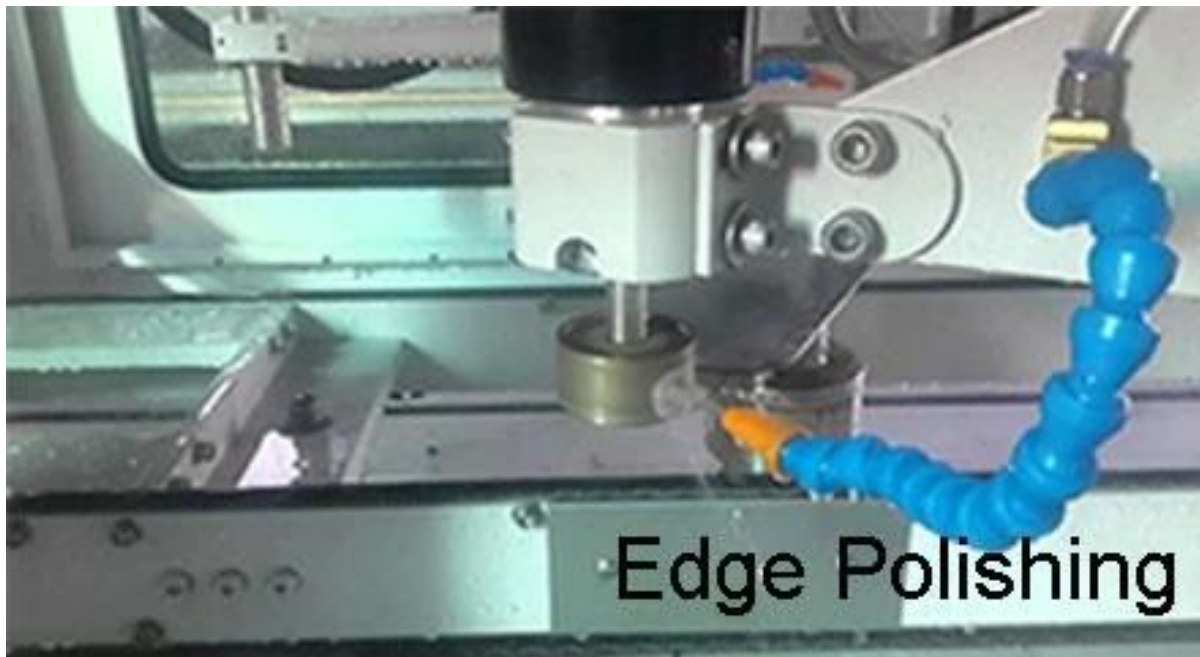

Verpackung und Verladung: