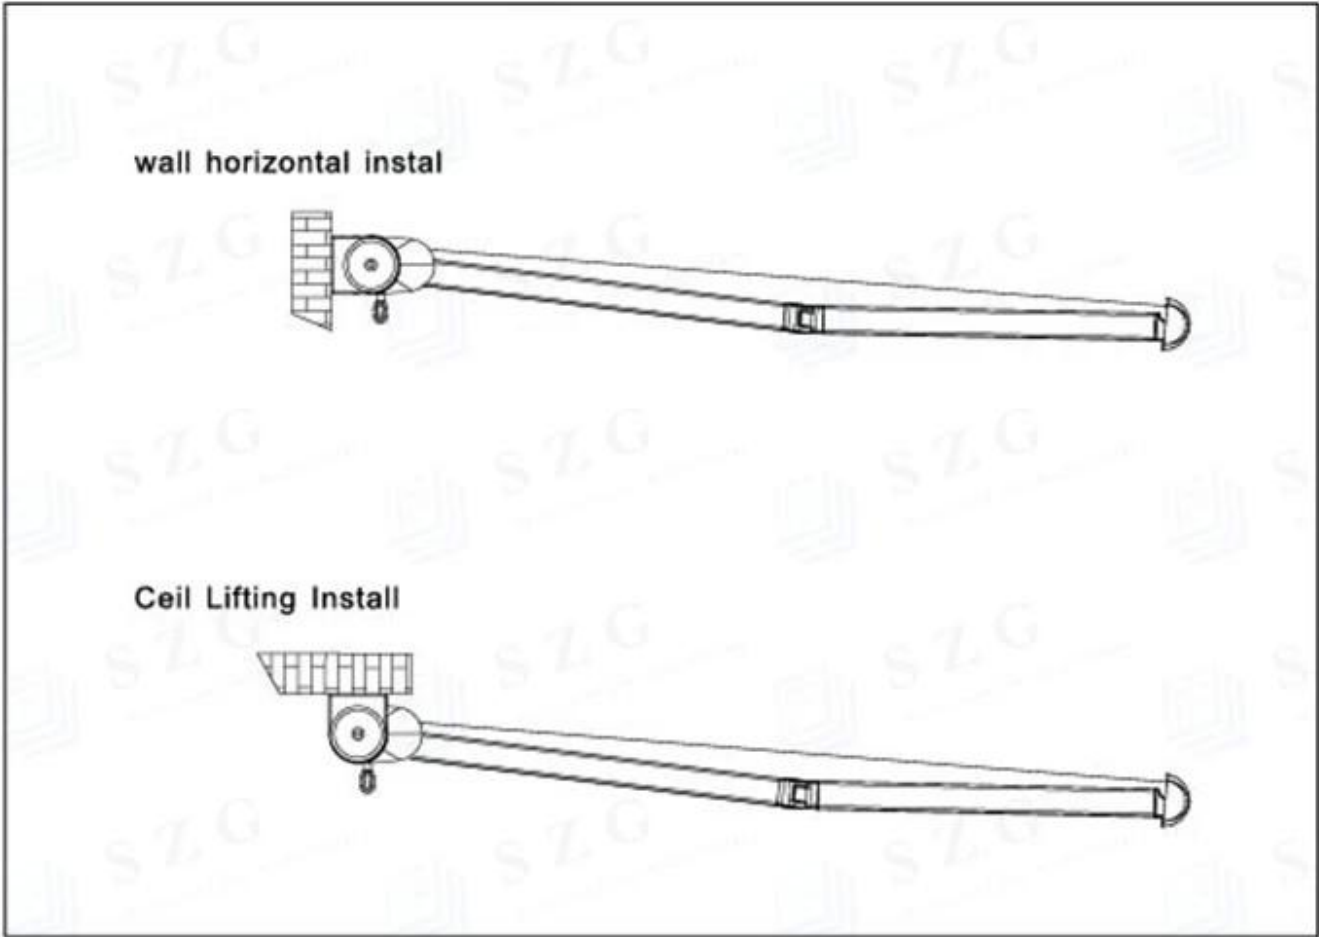

Stoff

1. Dickson France Solar Stoff