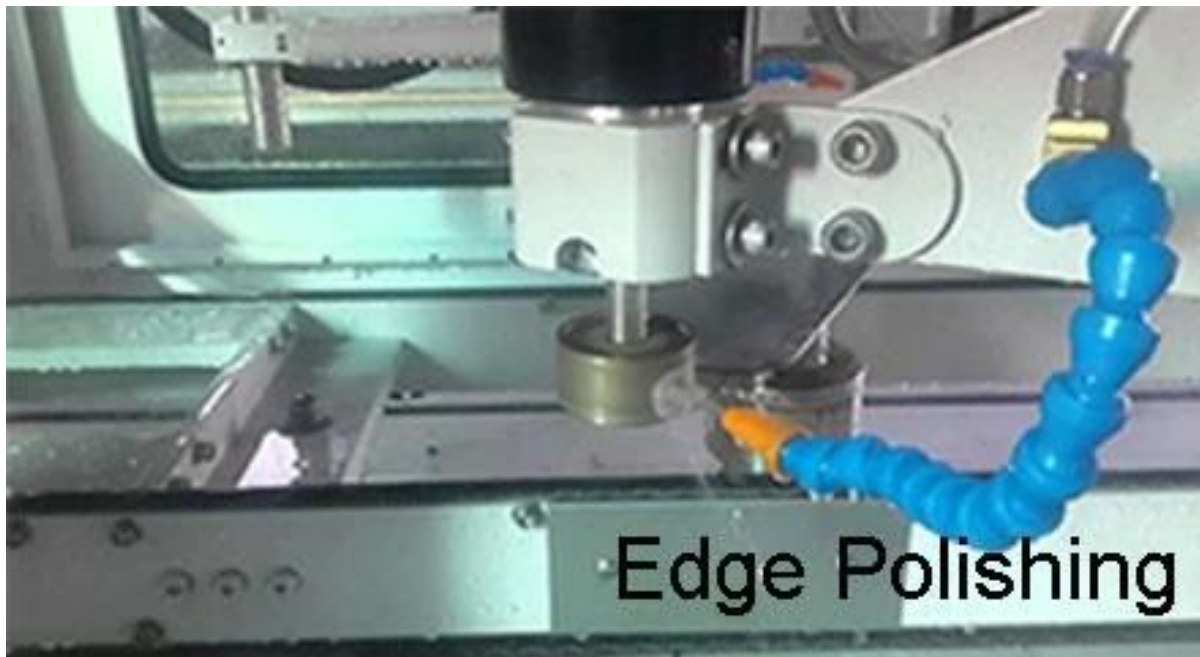

Paquetes y carga: