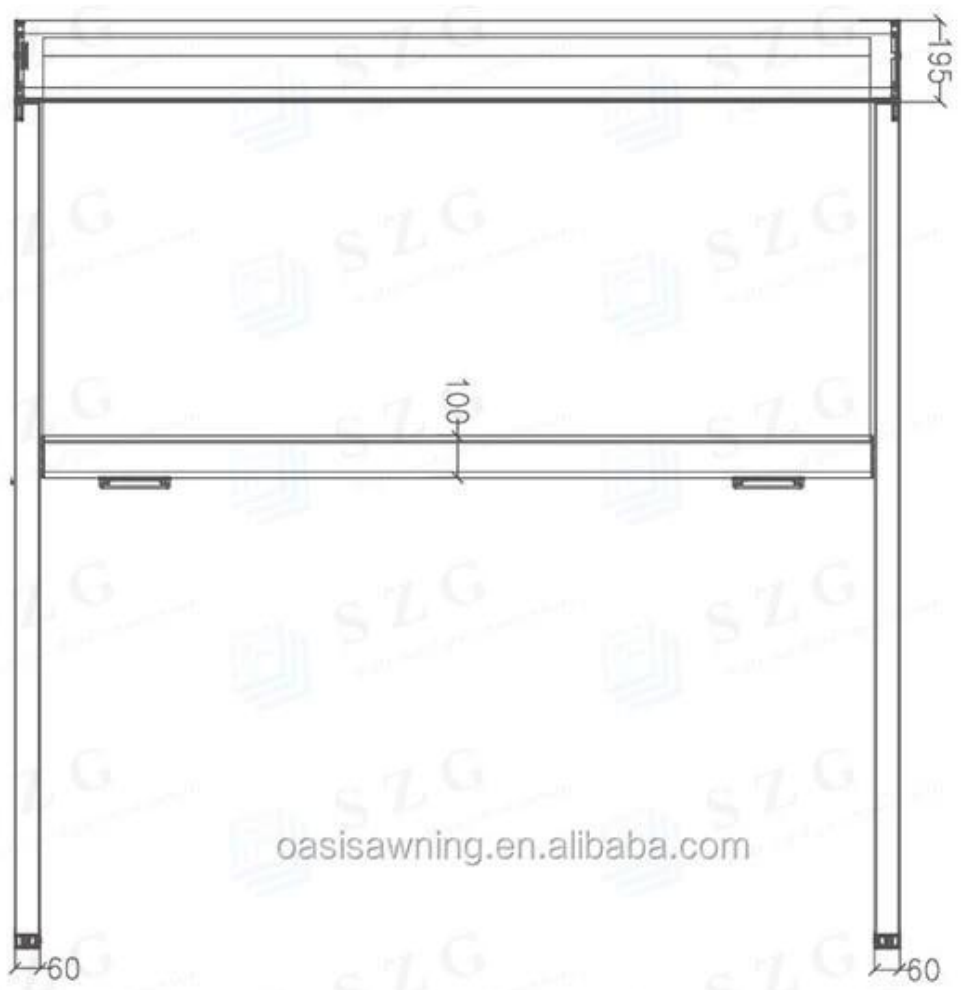

oasisawning.en.alibaba.com