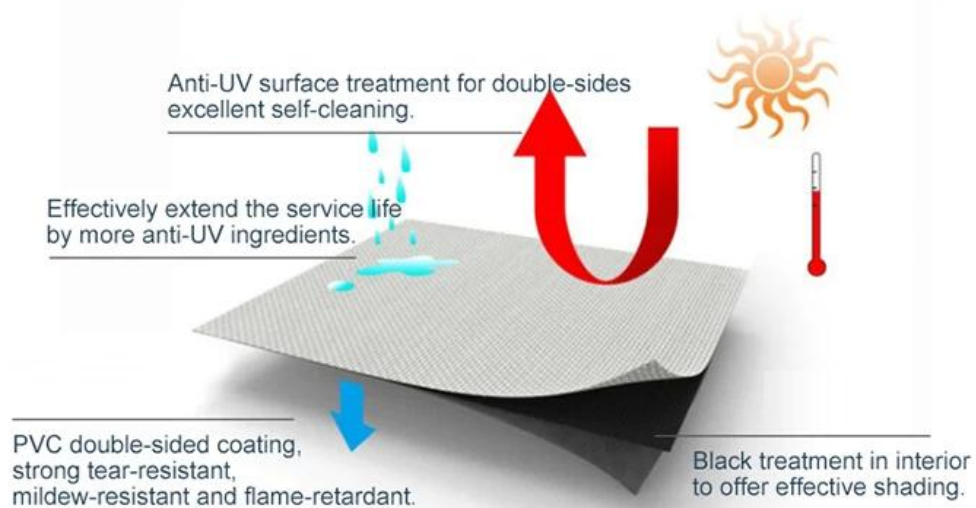

Adecuado para los días de lluvia.

La tela de PVC de alta tensión que se hace el dosel, ofrece una superficie plana que garantiza la descarga de agua de lluvia, ya sea una ducha ligera o una tormenta pesada.

Manera de instalación

Double Free Standing & Wall Mounted (post)

Free Standing (post)

Free Standing & Double vertical support Free Standing (post)

Tela de PVC

High temperature resistant to sunlight
Long lasting

Anti-fouling coating on the surface ensures no dust accumulation. Stain-resistant & easy to clean, mildew-proof & moisture-proof

Freely retractable, provide space privacy and broad vision

Thick and durable

100% shading and waterproof fabric

It can also be used in adverse weather condition

90% UV resistant

80% solar heat

90% black-out sunshade

Marco de aluminio

thickness:2.0mm

materials: guide rail
name: aluminum
specs: 60*110