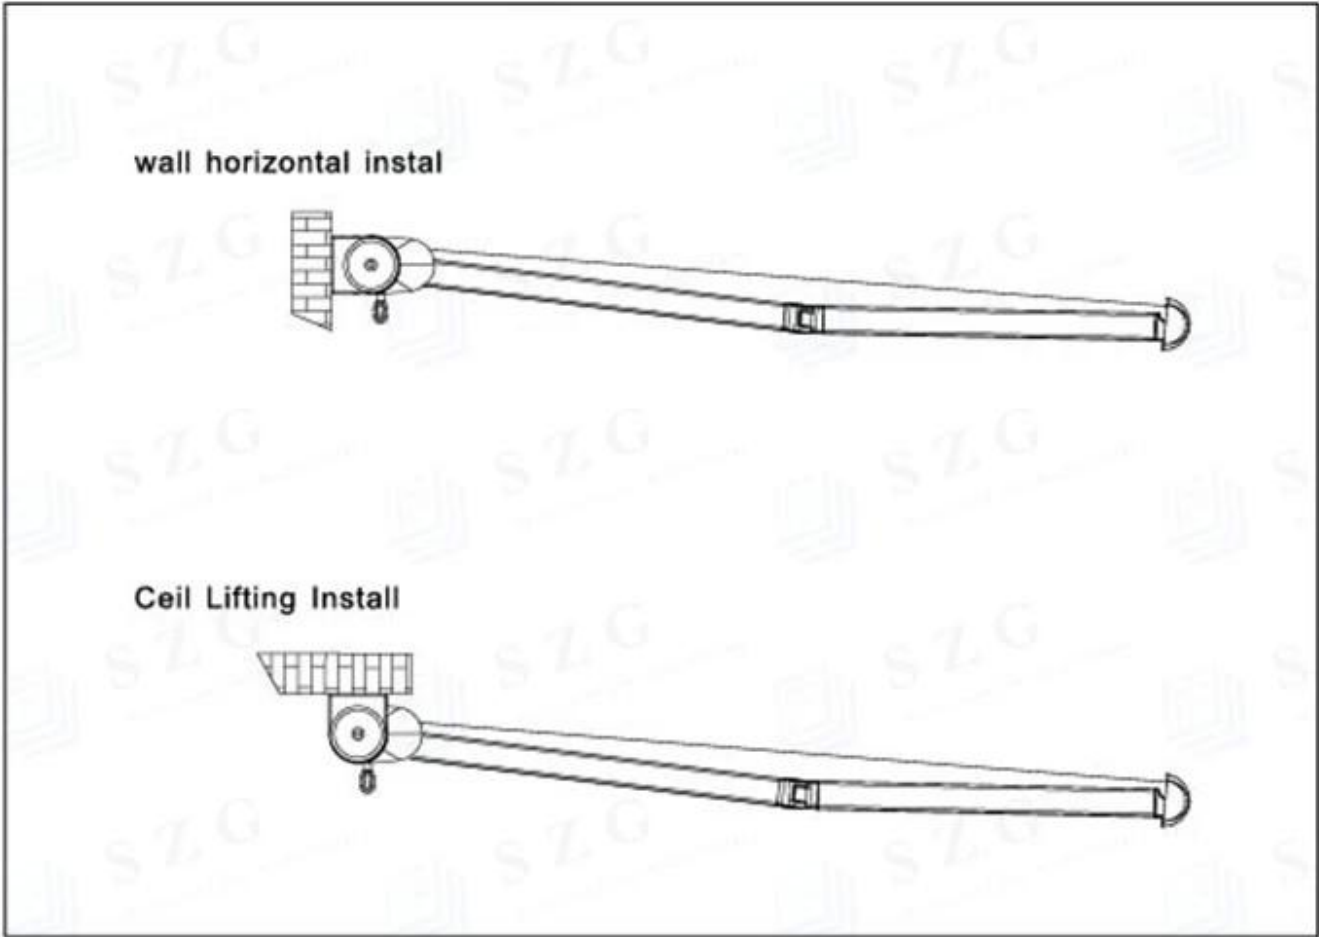

kangas

1.Dickson RANSKA SOLAR-kangas