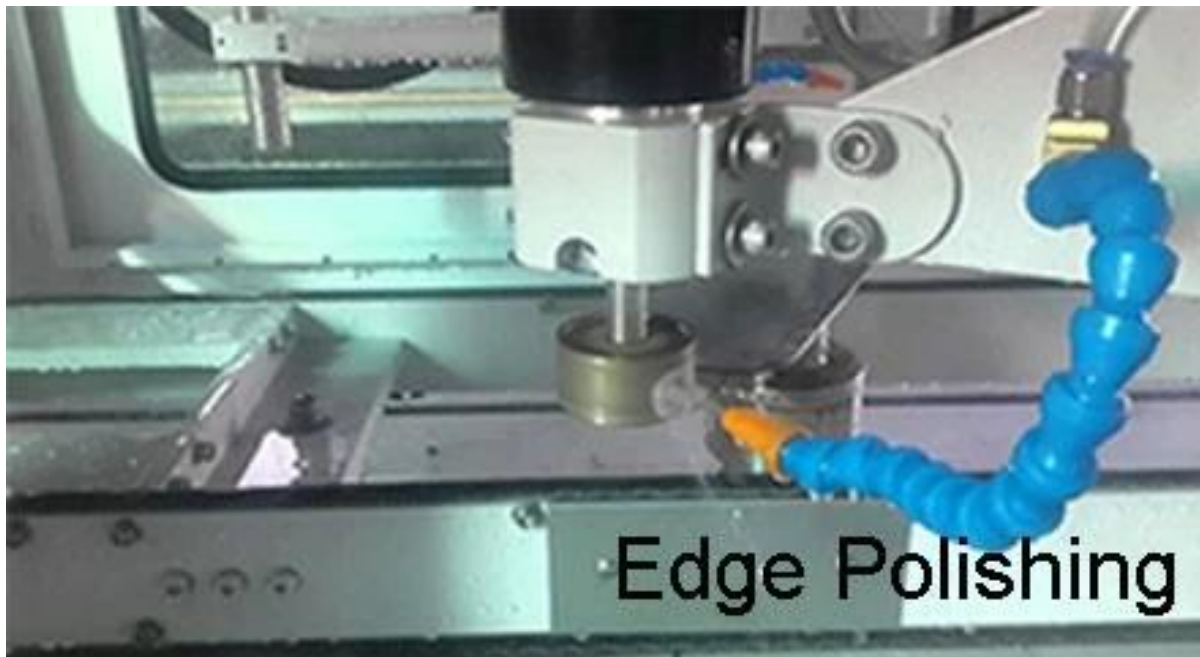

Paketti ja lastaus: