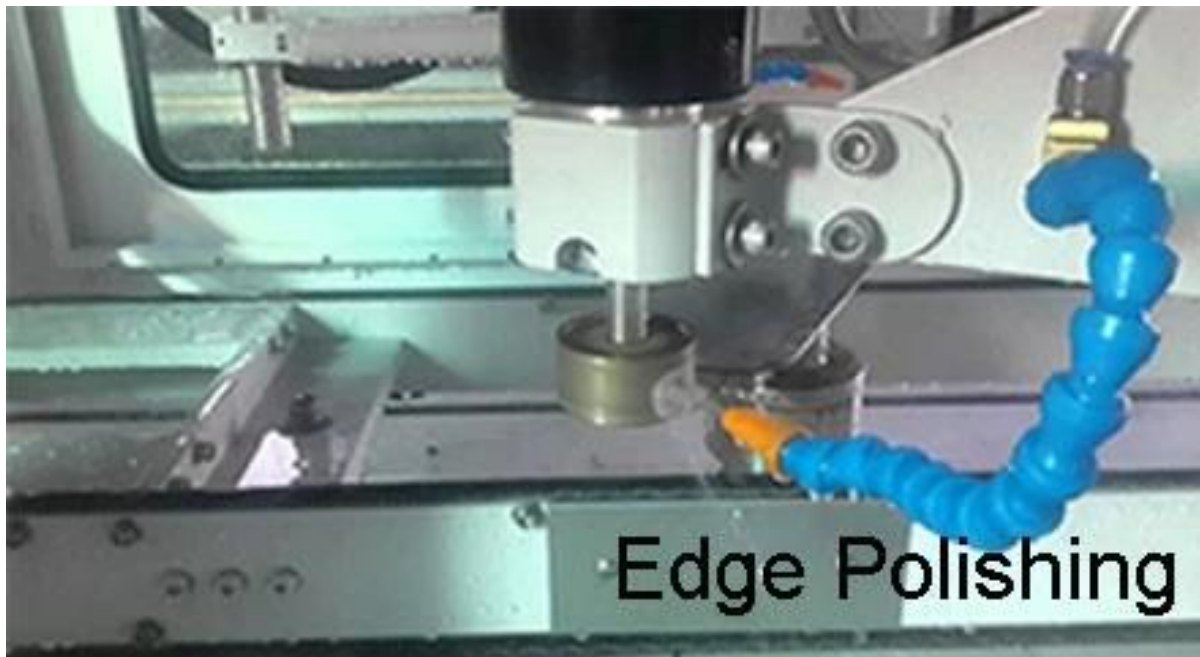

Emballage et chargement: