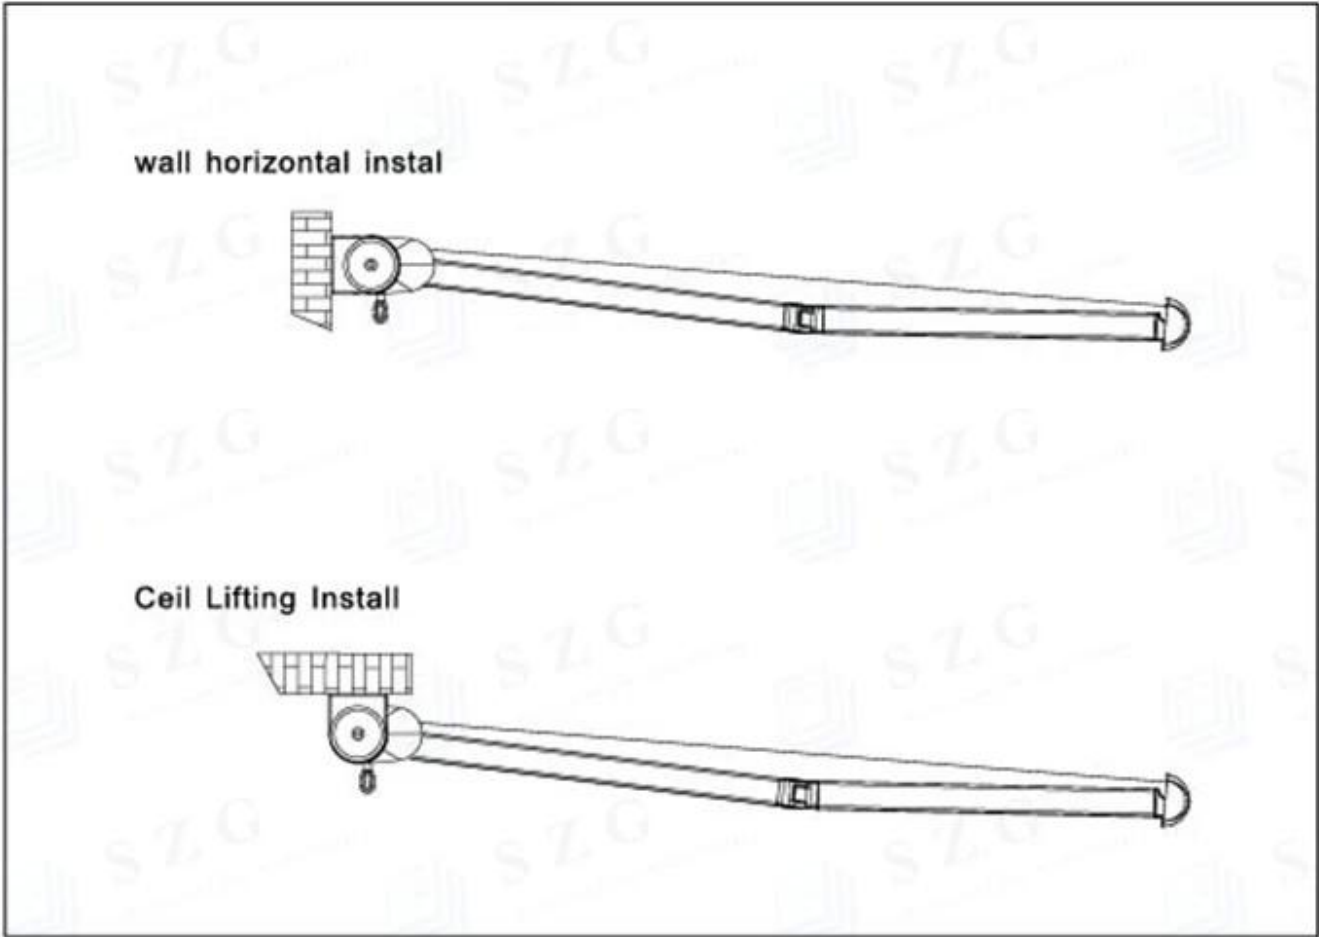

tissu

Tissu solaire 1.Dickson France