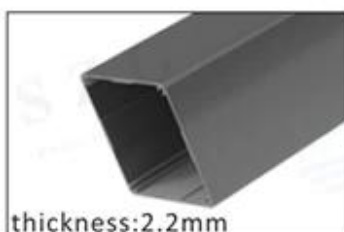

thickness:1.6mm

materials: horizontal tube
name: aluminum
specs: 40*60

thickness:1.8mm

materials: gutter tube
name: aluminum
specs: 125*130

thickness:1.7mm

materials: front tube
& back tube
name: aluminum
specs: 85*47.5