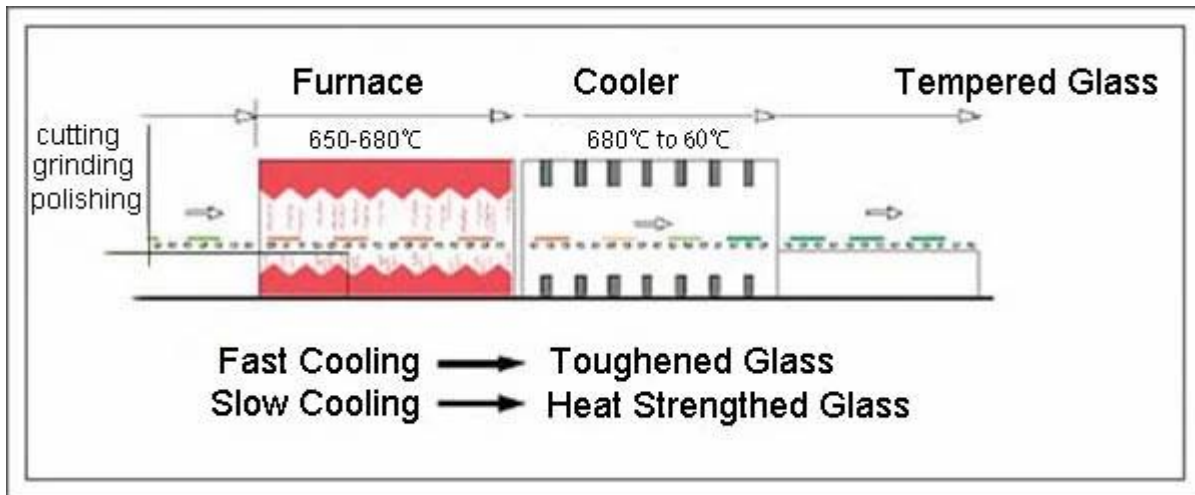

Product Details:

Product pictures of frosted tempered door glass 8mm 10mm 12mm:

Process Details for frosted tempered door glass 8mm 10mm 12mm:

Production Line for frosted tempered door glass 8mm 10mm 12mm: