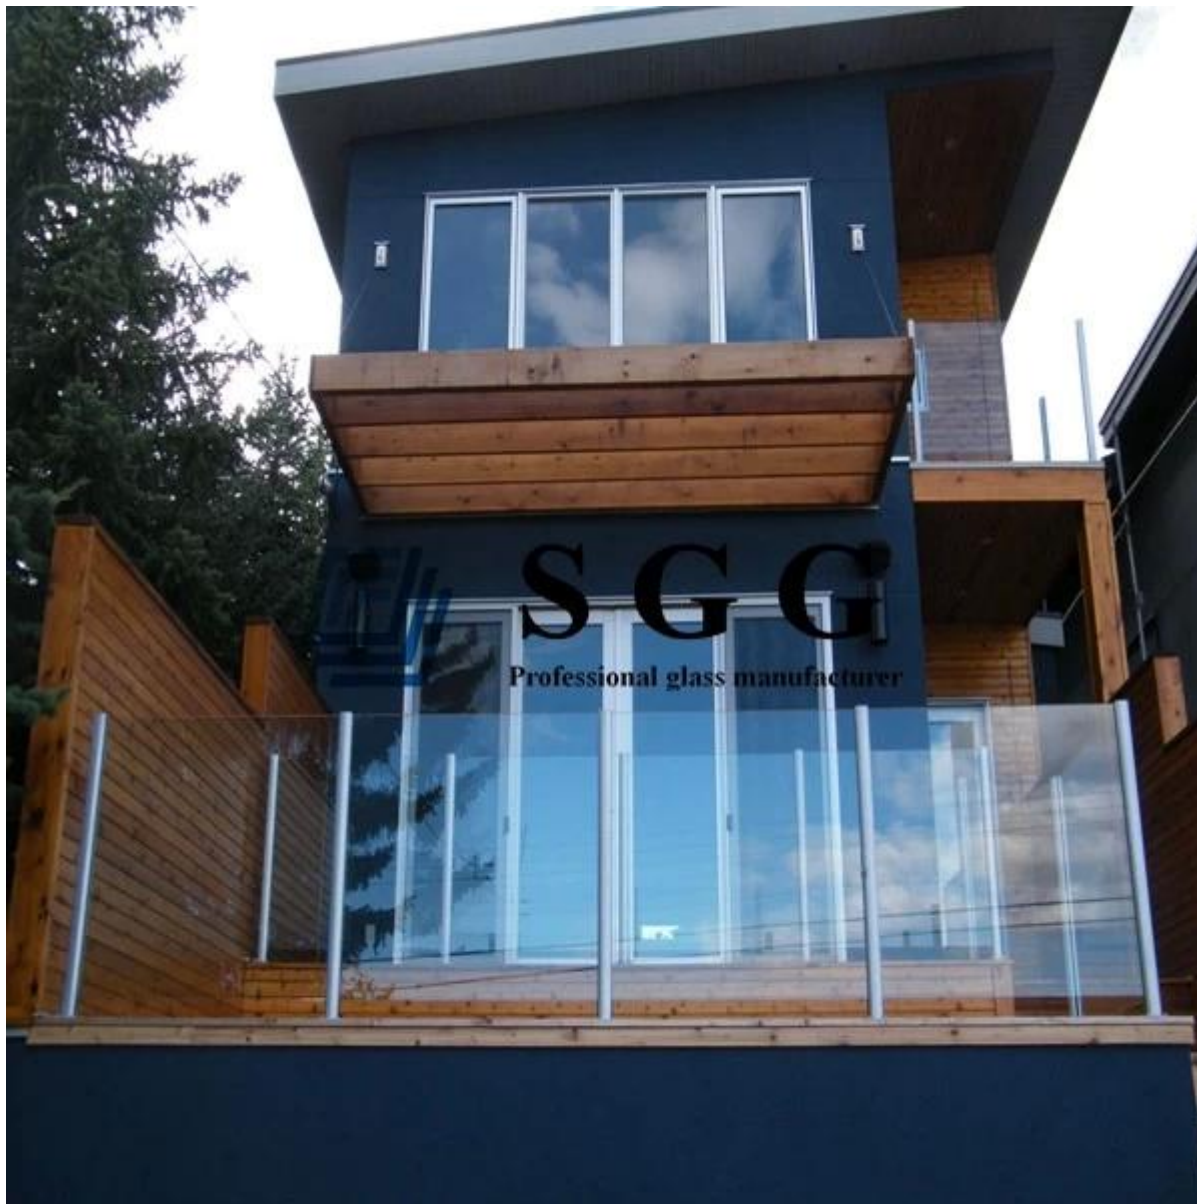

SGG
Professional glass manufacturer