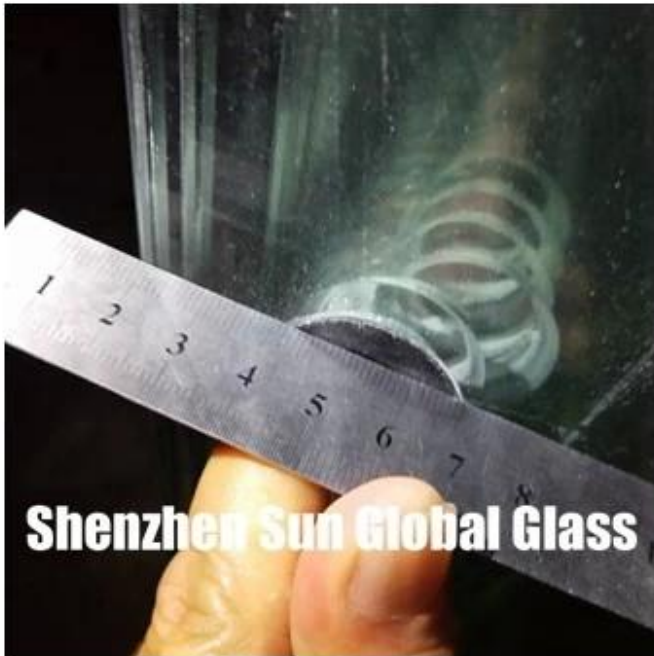

Inspection:

Our factory do strict inside inspection before delivery, reference see as below:

Accessories or fittings service:

If you need accessories or fittings for fence, just send us the picture, we will provide fittings based on your need.