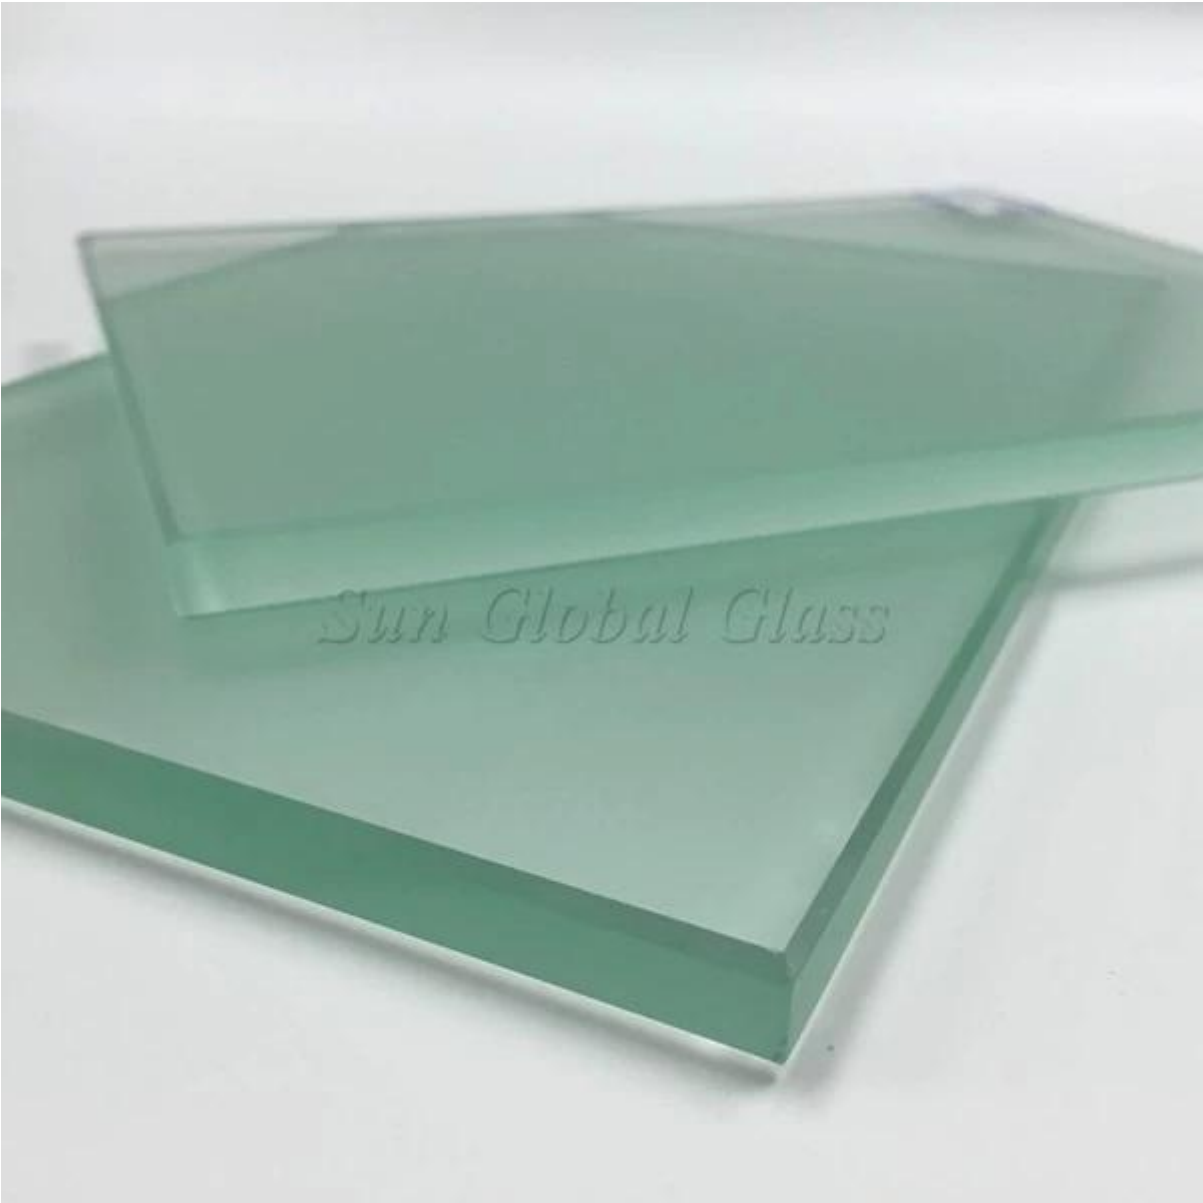

Holes and Cut outs:

Production Line: