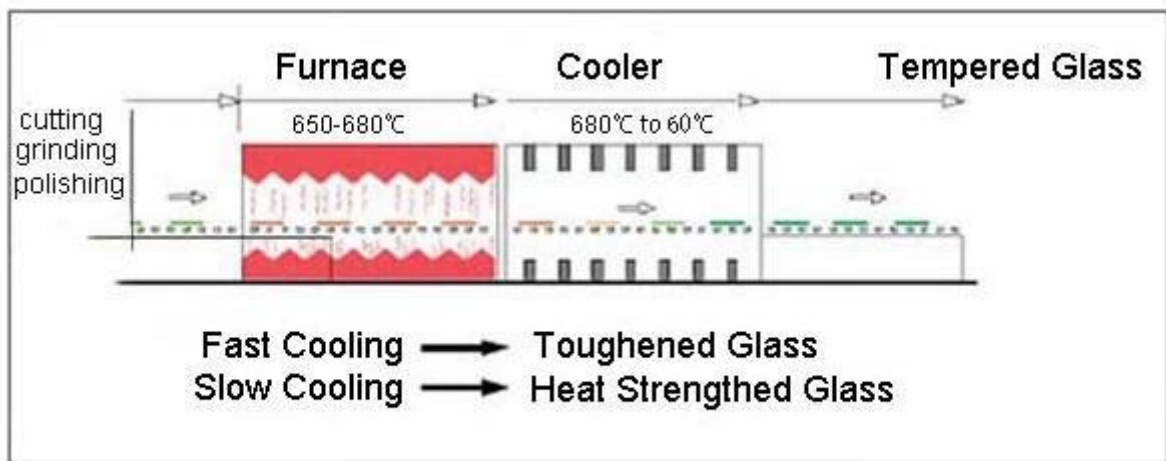

### **Product Details:**

**Product pictures of 15mm frosted tempered glass:**

**Holes and Cut outs:**

**Production Line:**

**Package and Loading:**