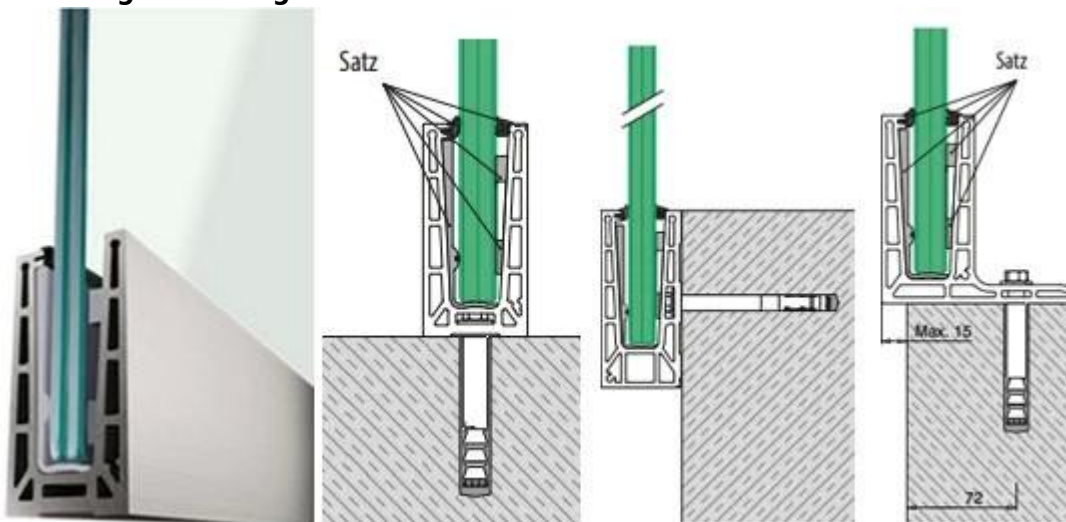

## Specification of 17.52mm clear tempered laminated glass railings:

**1. Composition:** 8mm clear tempered glass + PVB or SGP film + 8mm clear tempered glass

**2. Shape:** Flat or curved shape

**3. Edge work:** polished edge work, minimum the space between two glass on the top, to avoid any risk of quality go bad because of seep from rain or snow.

## Glass picture:

**Applications of 17.52mm clear tempered laminated glass railings:  
stainless steel framed glass railings**

**Frameless glass railings / all glass railings**

**frameless glass railings accessories**

**Wood and glass railings**

**Packing:**

- Each piece glass is lining corks separation
- Band new wooden crates