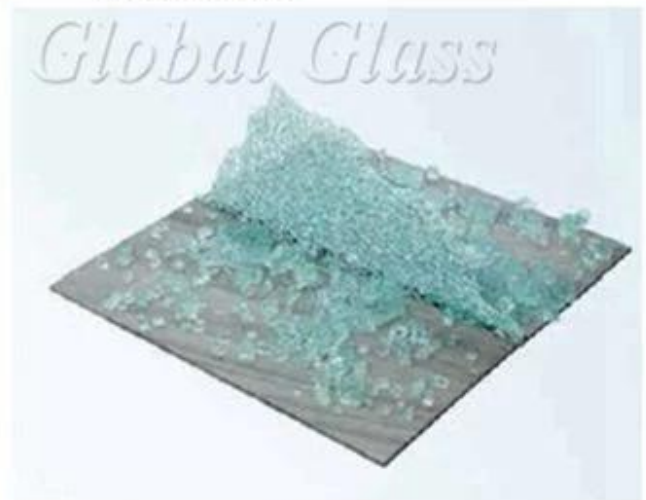

12mm Tempered Glass

Advantages of 21.52mm SGP low iron toughened laminated glass:

- 1.SGP low iron laminated glass is much stronger than PVB/EVA laminated glass.
- 2.High transparency, you can enjoy a good view when you look through SGP ultra clear laminated glass.
- 3.The 21.52mm SGP tempered laminated glass can resist hurricanes.
- 4.The SGP laminated glass can be extended to bullet-proof glass.
- 5.Extremely durable and can keep flawless and transparent for a long time.
- 6.Compared to normal 21.52mm PVB toughened laminated glass, 21.52mm SGP ultra clear toughened laminated glass has higher strength, clarity, durability and so on.

Application:

Because of the hurricane proof function, SGP laminated glass is widely used in the area in the hurricane or the seaside buildings.

1. Can be used as glass railings, balustrade.fence
2. Can be used curtain wall glass, facade.
3. Can be used as skylight, canopy.
4. Can be used as front glass.
5. Can be used as glass floor, doors, staircase.
6. Can be used as swimming pool fences.