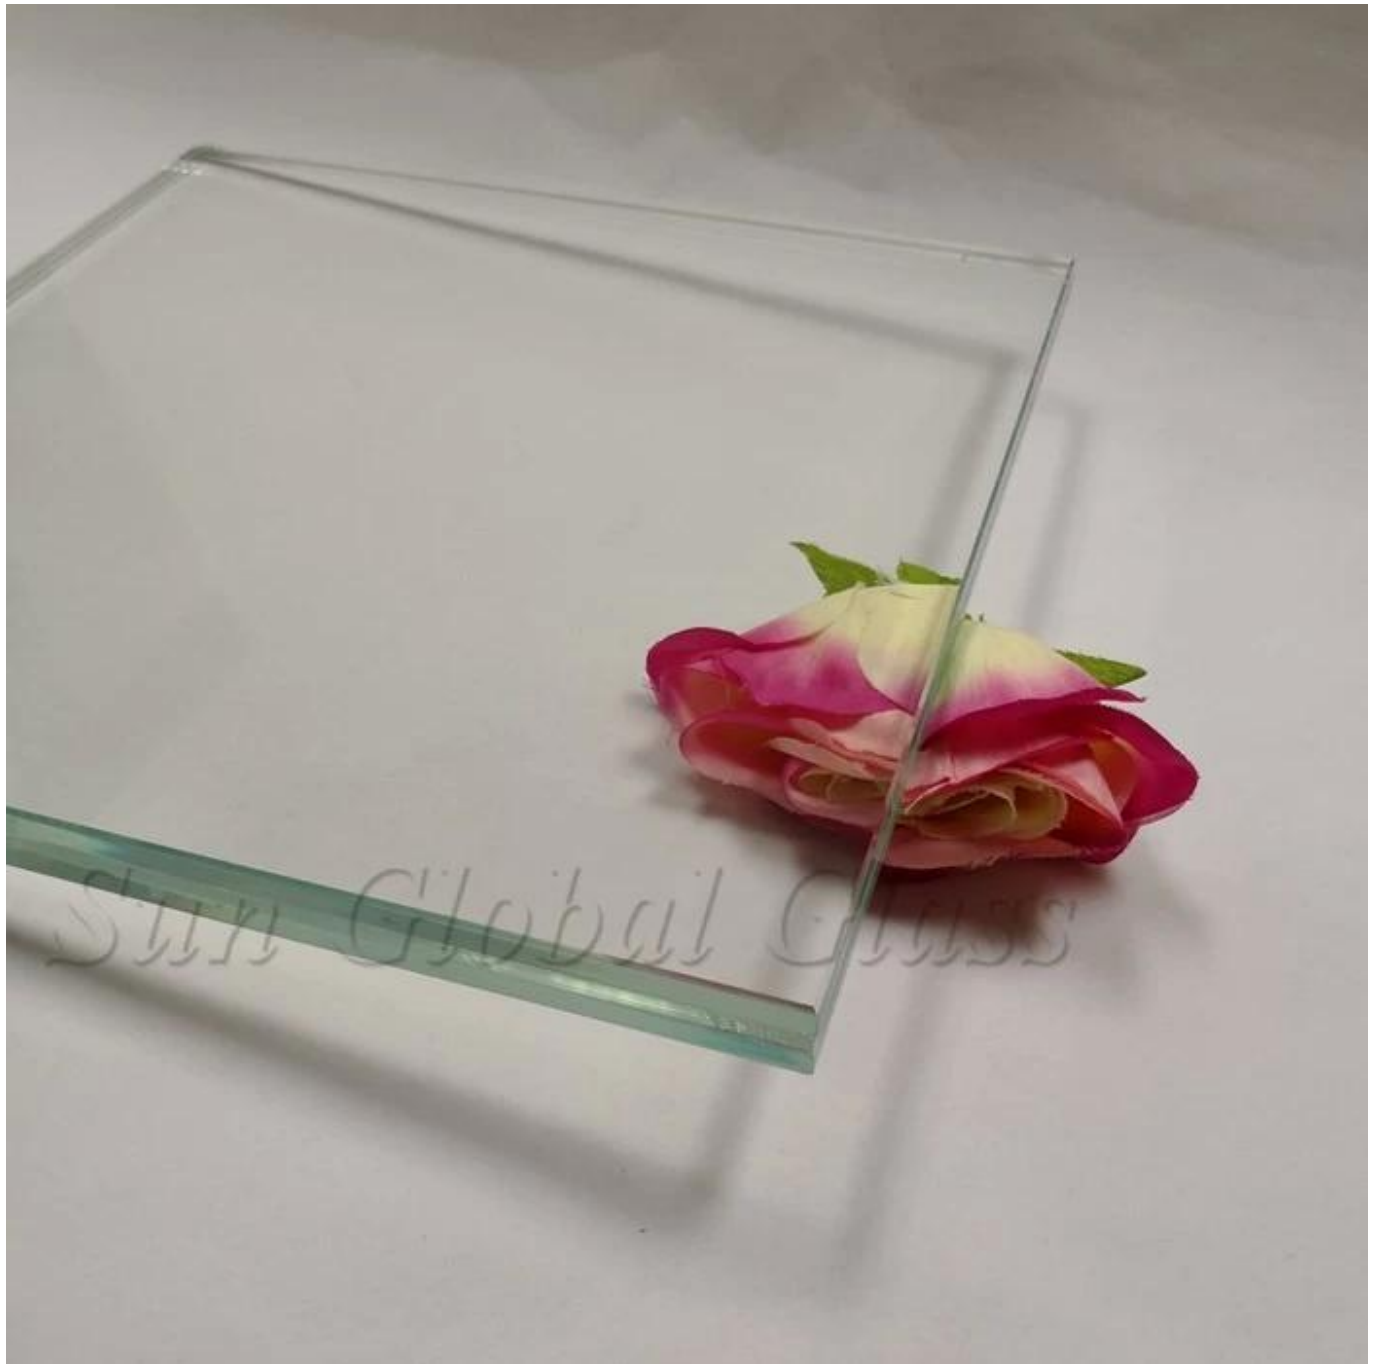

## SZG-Glass manufacturer-Building Glass-10mm+10mm SGP Ultra Clear Tempered Laminated Glass

**21.52mm SGP low iron tempered laminated glass** is also called 10mm+10mm SGP ultra clear toughened laminated glass, 21.52mm hurricane proof glass, 21.52mm SGP extra clear tempered sandwich glass and etc. It is always used in the hurricane-prone areas because of its function of hurricane protection. 21.52mm SGP low iron tempered laminated glass is produced via making two pieces of **10mm low iron tempered glass** inserted by 1.52mm SGP film, the two glass sheets will be tightly glued together by SGP film after heating and high pressure. 21.52mm SGP tempered laminated glass has the same safety functions as **21.52mm PVB or EVA laminated glass**, but with higher strength, clarity, durability, versatile construction.

### Images of 10+10mm SGP low iron sentry tempered laminated glass:

### **Specifications:**

Glass name: 21.52mm SGP low iron tempered laminated glass

Other name: 10mm+10mm SGP low iron sentry tempered laminated glass, 21.52mm ultra clear SGP sentry toughened laminated glass, 21.52mm hurricane proof glass, 10mm+10mm SGP tempered sandwich glass, 21.52mm SGP extra clear laminated glass, hurricane resist glass, 21.52mm SGP safety glass, etc.

Composition: 10mm low iron tempered glass +1.52mm SGP + 10mm low iron tempered glass

SGP Interlayer thickness: 0.89mm, 1.52mm, 2.28mm, etc.

SGP brand: Du Pont or Saflex

Maximum Size: 3300M\*12M

Shape: Flat laminated glass, curved laminated glass