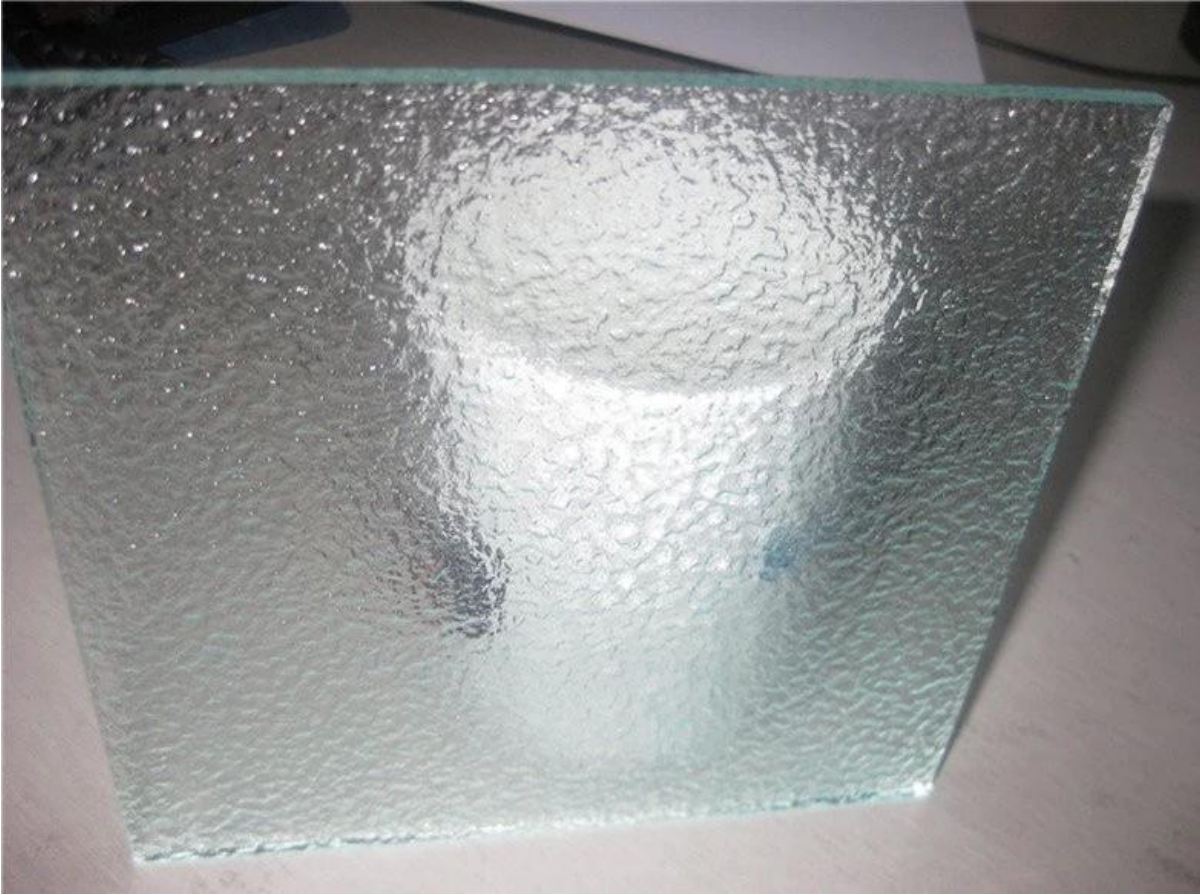

SGG high quality 5mm clear [patterned glass](#) rain supplier and manufacturer in China

Patterned glass is a kind of decorative translucent flat glass, which is embossed on one side or two sides and rolled over glass plates whilst they are still hot and moldable. It not only provides the function of a visual screen but also creates aesthetic senses of changing lights and shades. Special transparency effect--The figured glass can distill comfortable volumes of light and create a delicate obscurity effect.

allowing a range from total privacy to semi-private or obscure

Specifications:

1. color: clear, bronze, grey, yellow
2. thickness: 3mm 4mm 5mm 6mm
3. surface: texture on one side, or texture on two sides
3. standard size: 2140*3300, 1830*2200, 1830*2440
4. pattern name: silecia, oceanic, rain, rainbow, aqualite, chinchilla, chrysanthemum, diamond, flora, maple leaf, nashiji, masterlite, kasumi, hitchcross, woven, rain drop, morocco, yacare, difuso....

**Details of 5MM clear pattern glass Rain:
product pictures**

Package

Production Line:

Raw materials