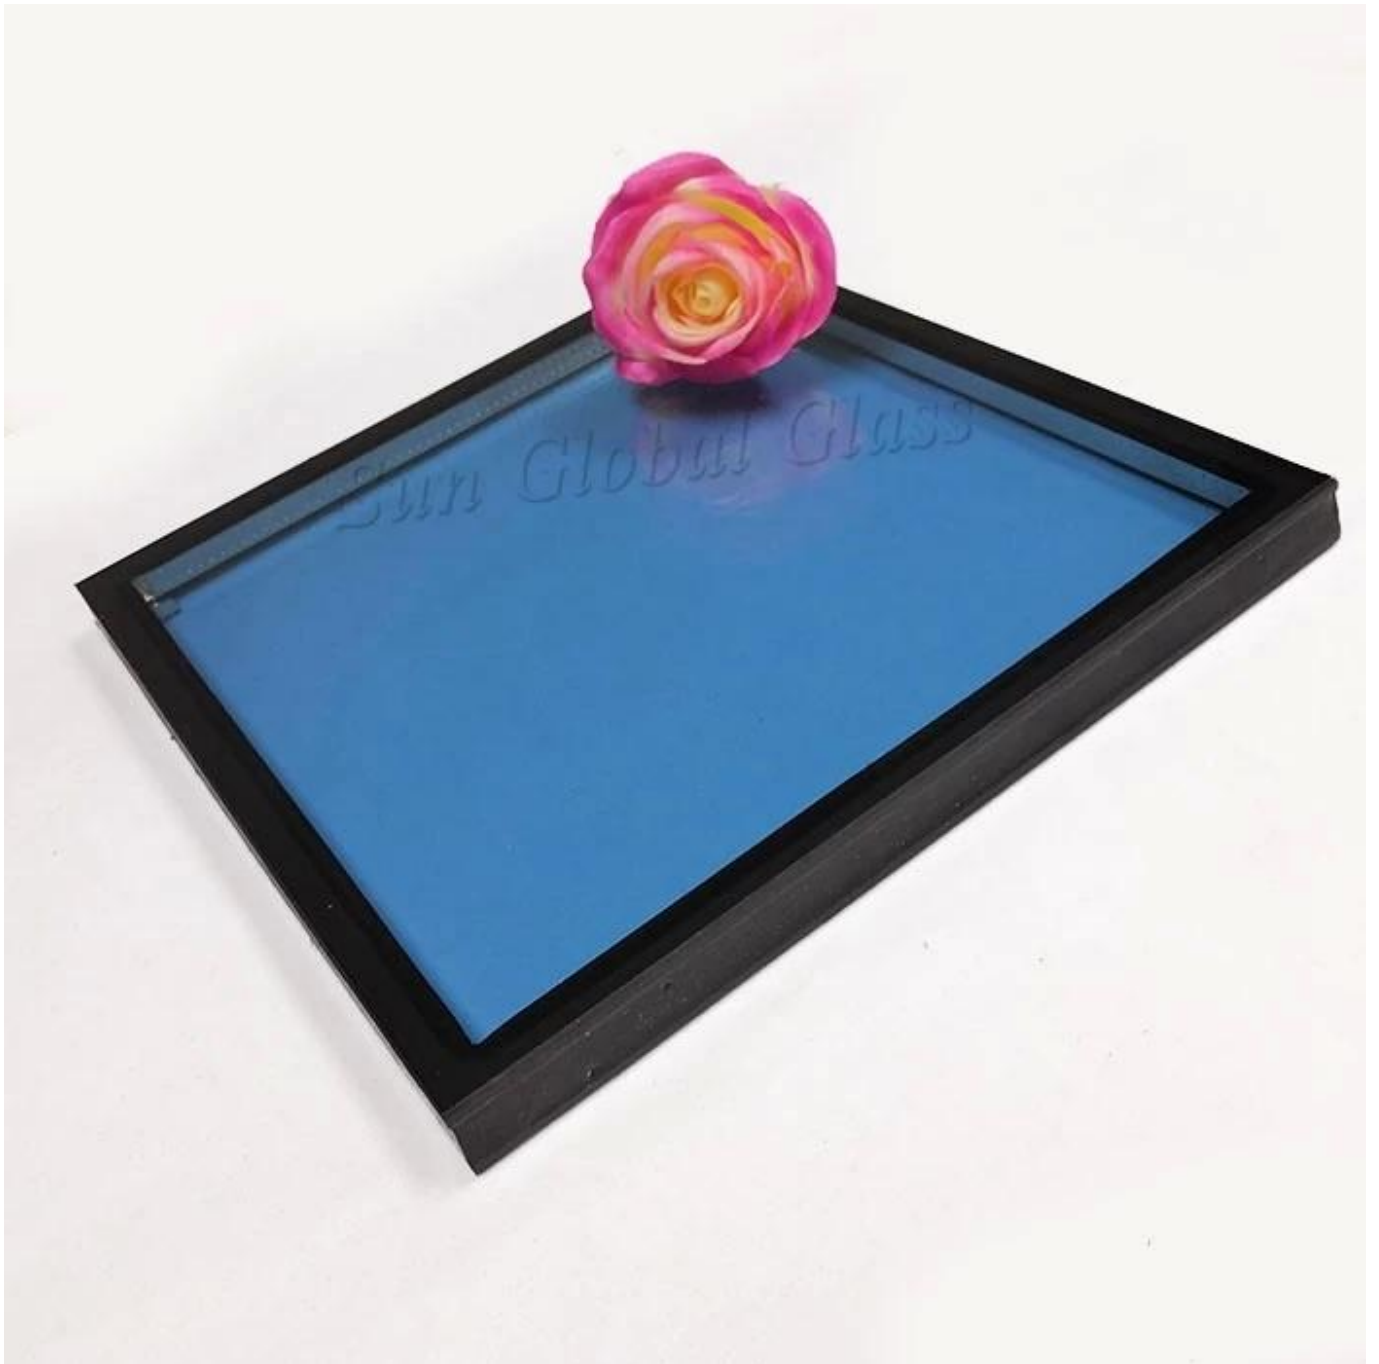

Specification:

Glass Type: Single glass and double glass

Thickness: 4mm 5mm 6mm 8mm 10mm etc

Max size: 3300x13000mm, customized sizes based on drawing