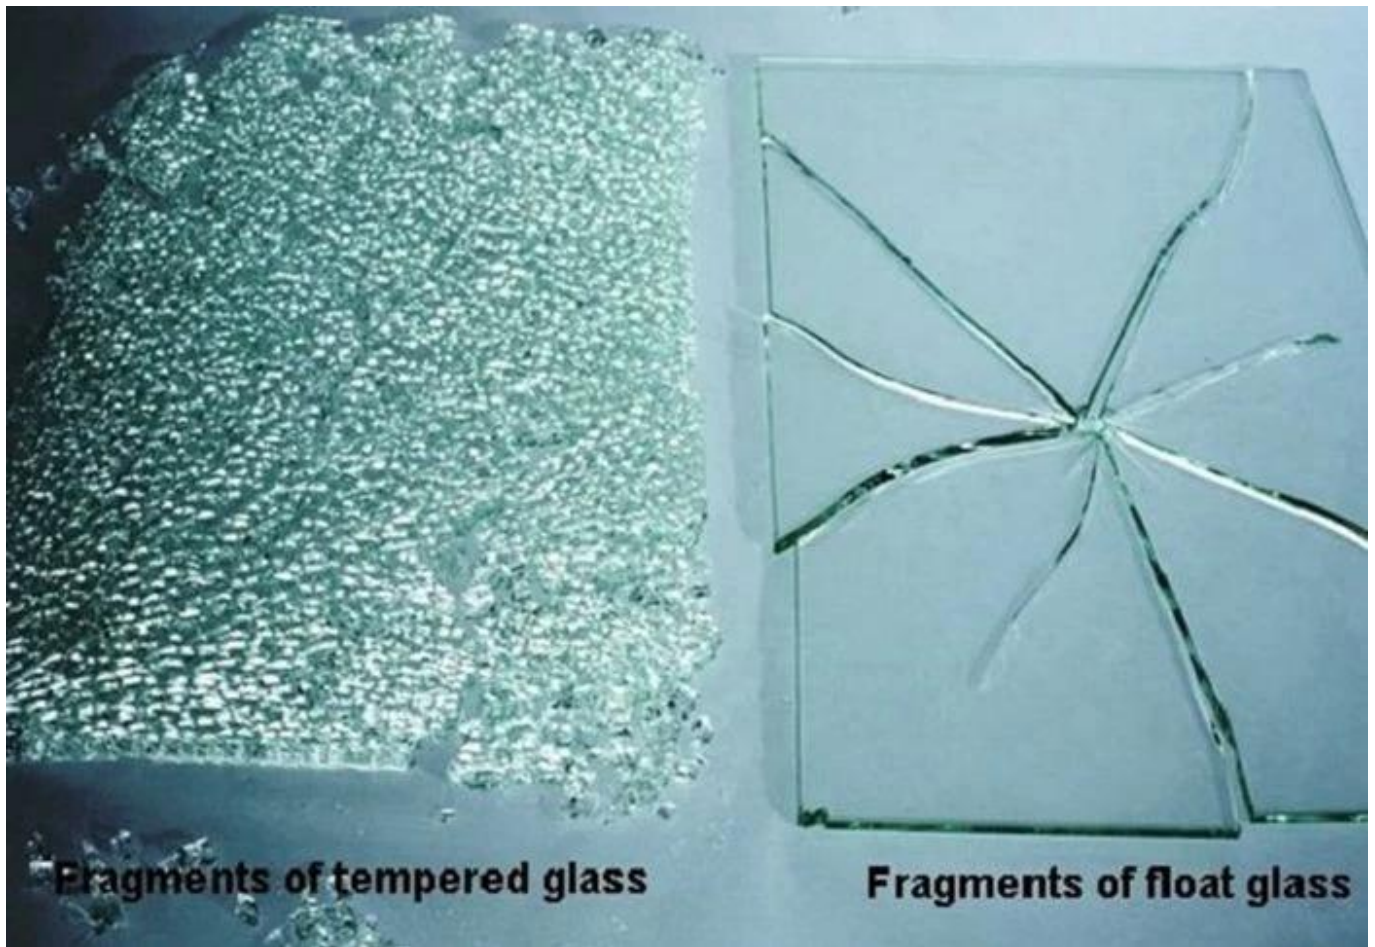

Sun Global Glass produce good quality window glass exact same with customers drawings. 21mm window

glass is to produce 6mm+9A+6mm insulated glass into cutting sizes based on customers' demand and make into window glass.

Glass composition of window glass:

1. Free-cut non tempered annealed glass

Glass Type: Clear float glass, Reflective glass, Tinted glass

Glass Thickness: 4mm 5mm 6mm

Features: Price is relatively cheap, heat resistance and impact resistance are not enough

2. Single toughened glass

Glass Type: Clear tempered glass, Reflective tempered glass, Tinted tempered glass, Low e tempered glass

Glass Thickness: 5mm 6mm 8mm 10mm

Features: safety glass, will not harm human

3. Double glass:

Glass Type: Insulated glass

Glass Thickness: 5mm+5mm, 6mm+6mm, 8mm+8mm, 10mm+10mm

Features: Sound insulation and energy saving effect, use mostly in modern building

Specification:

Glass Type: Single glass and double glass