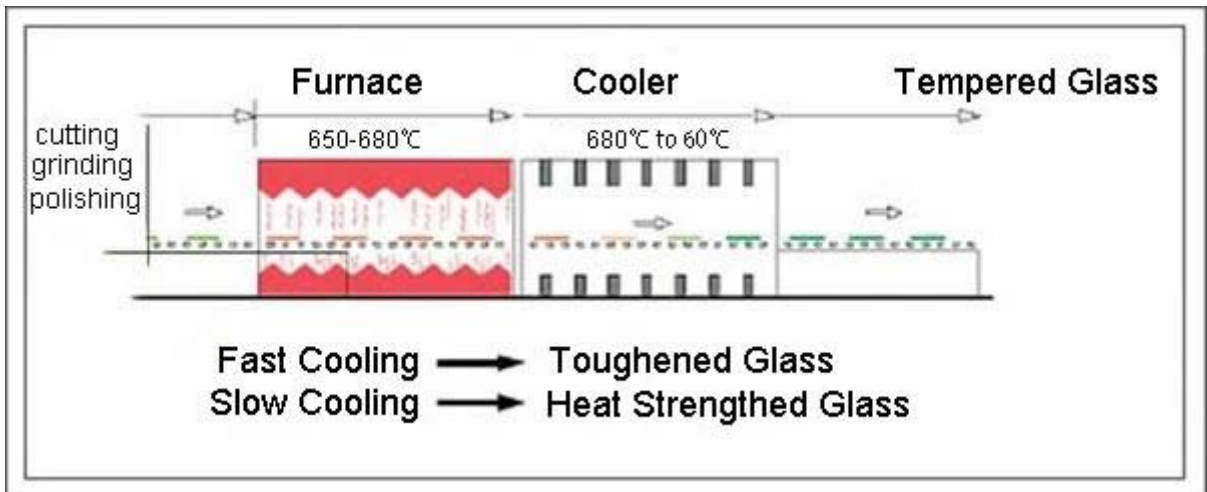

Production Line: