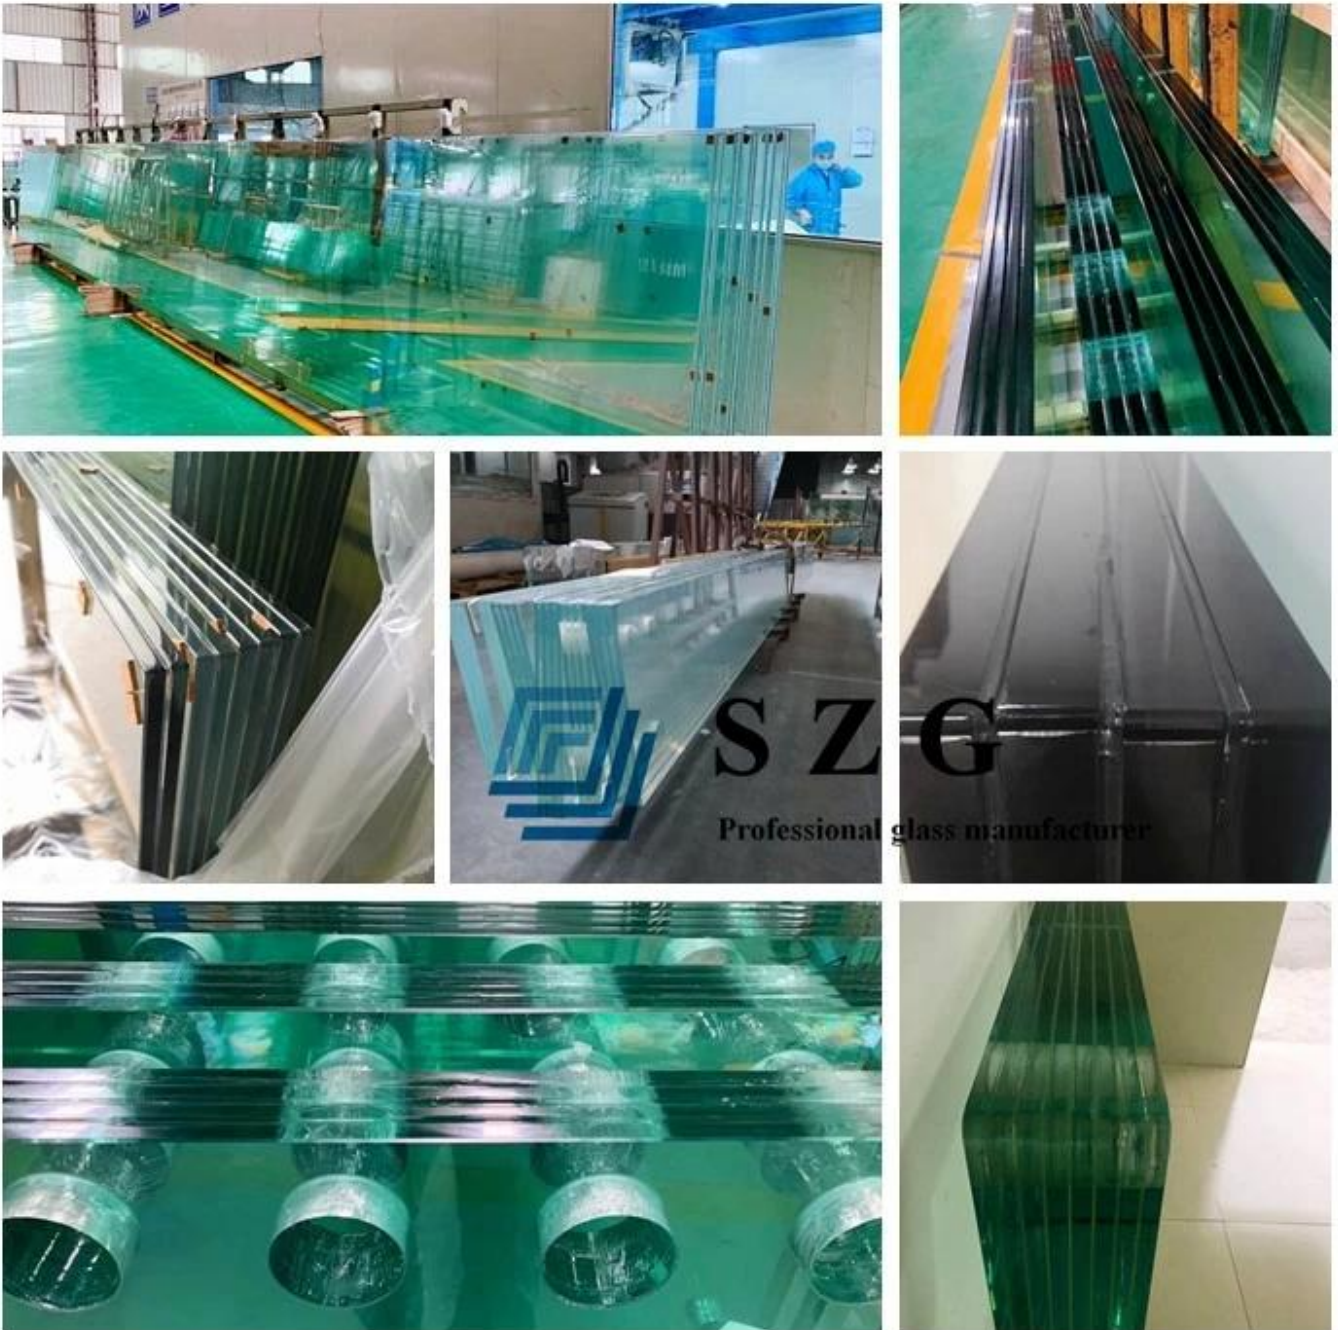

8.76mm laminated glass for roof - best roof glass suppliers in China

Glass roof is suitable for year-round sun protection and weather protection and it is a super-effective way to pull more light into your home. 8.76mm roof glass is to use 8.76mm laminated glass for this type of glass.

Specification:

Glass type: tempered glass, laminated glass

Thickness: 4mm+4mm, 5mm+5mm, 6mm+6mm, 8mm+8mm etc

Size: customized size based on client's drawing

Features:

1. 8.76mm laminated glass roof can resist wind and snow loading.
2. 8.76mm laminated glass roof have good has laminated glass features, that is, after breakage, the glass will not fall down and will not harm human beings.
3. 8.76mm laminated glass roof can stop sound transmission at some level.

4. 8.76mm laminated glass roof reduce the penetration of UV rays and protect indoor objects from UV rays radiation.

Quality Control:

All our glass are produced under ISO9001 quality system. Our roof glass pass below domestic and international standards:

1. 8.76mm roof glass meet Chinese Safety Glass Compulsory Certification (CCC).
2. 8.76mm roof glass meet China Construction Glass Standard GB9962 and GB15763.2.
3. 8.76mm roof glass meet European quality standard CE EN14449 certificate.
4. 8.76mm roof glass meet American quality standard SGCC ANSI Z97 certificate.