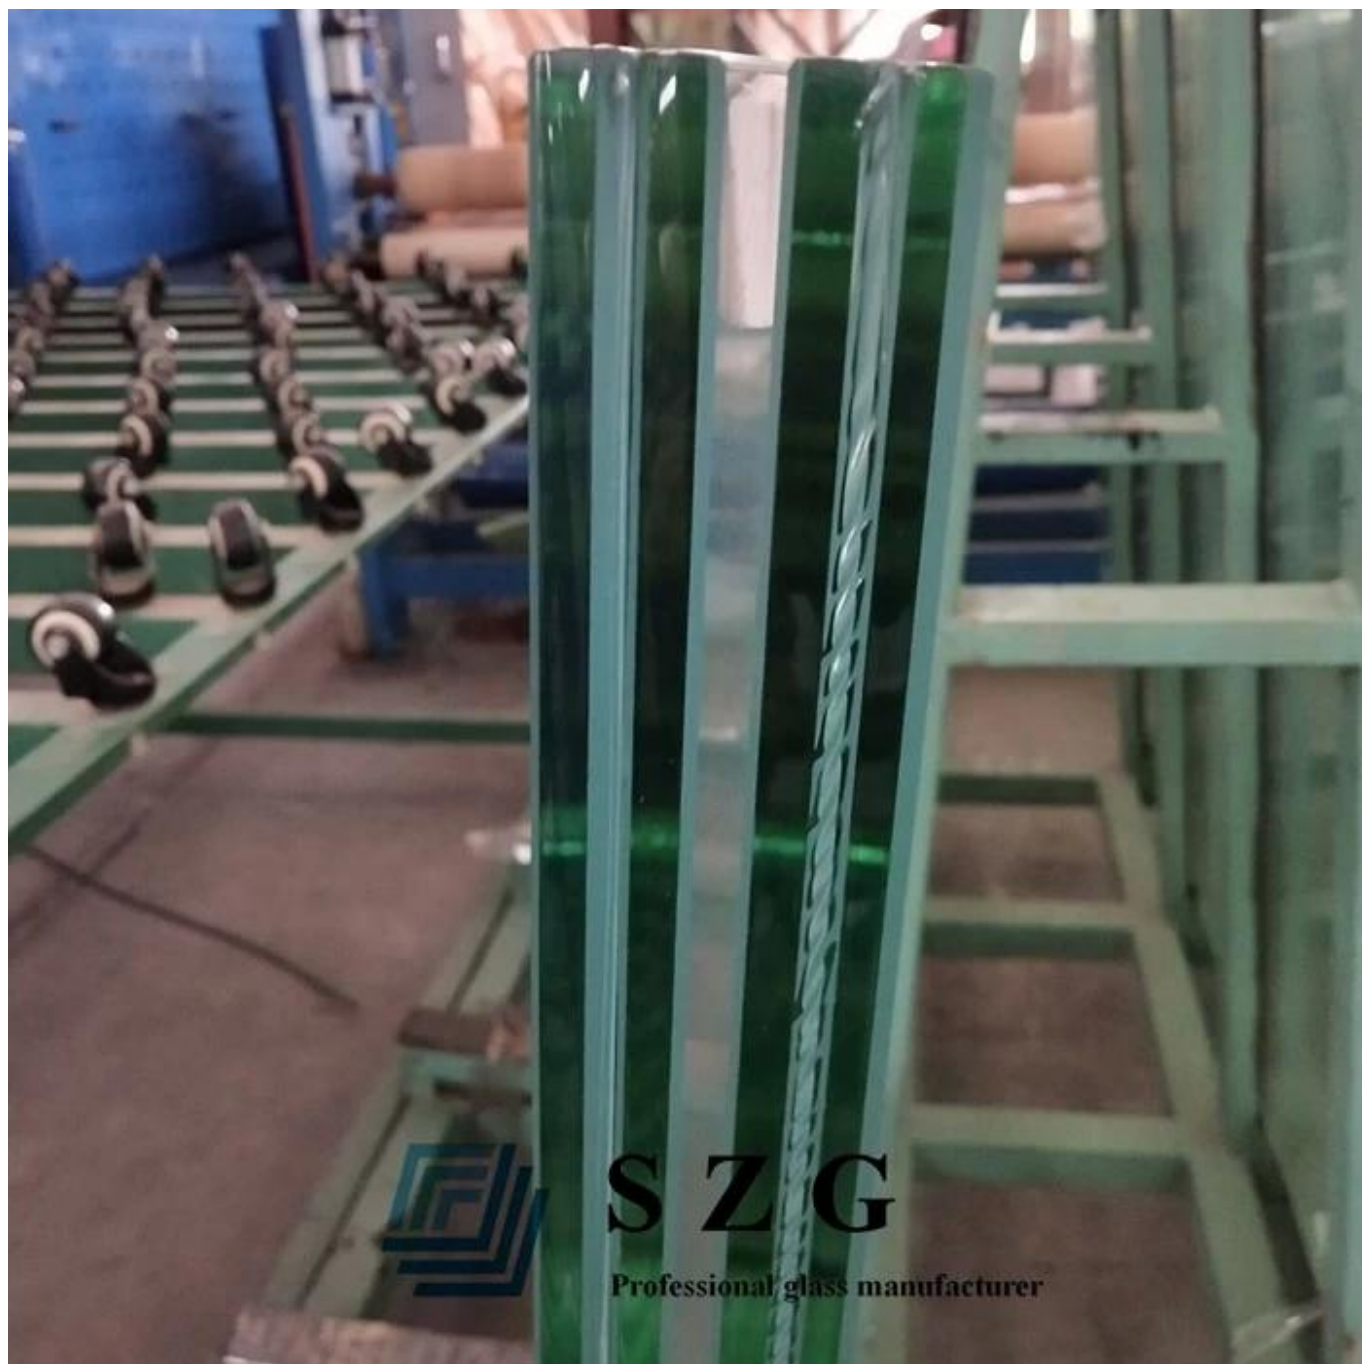

8.76mm laminated glass for roof - best roof glass suppliers in China

Glass roof is suitable for year-round sun protection and weather protection and it is a super-effective way to pull more light into your home. 8.76mm roof glass is to use 8.76mm laminated glass for this type of glass.

Specification:

Glass type: tempered glass, laminated glass

Thickness: 4mm+4mm, 5mm+5mm, 6mm+6mm, 8mm+8mm etc

Size: customized size based on client's drawing

Features:

1. 8.76mm laminated glass roof can resist wind and snow loading.
2. 8.76mm laminated glass roof have good has laminated glass features, that is, after breakage, the glass will not fall down and will not harm human beings.
3. 8.76mm laminated glass roof can stop sound transmission at some level.

4. 8.76mm laminated glass roof reduce the penetration of UV rays and protect indoor objects from UV rays radiation.

Quality Control:

All our glass are produced under ISO9001 quality system. Our roof glass pass below domestic and international standards:

1. 8.76mm roof glass meet Chinese Safety Glass Compulsory Certification (CCC).
2. 8.76mm roof glass meet China Construction Glass Standard GB9962 and GB15763.2.
3. 8.76mm roof glass meet European quality standard CE EN14449 certificate.
4. 8.76mm roof glass meet American quality standard SGCC ANSI Z97 certificate.