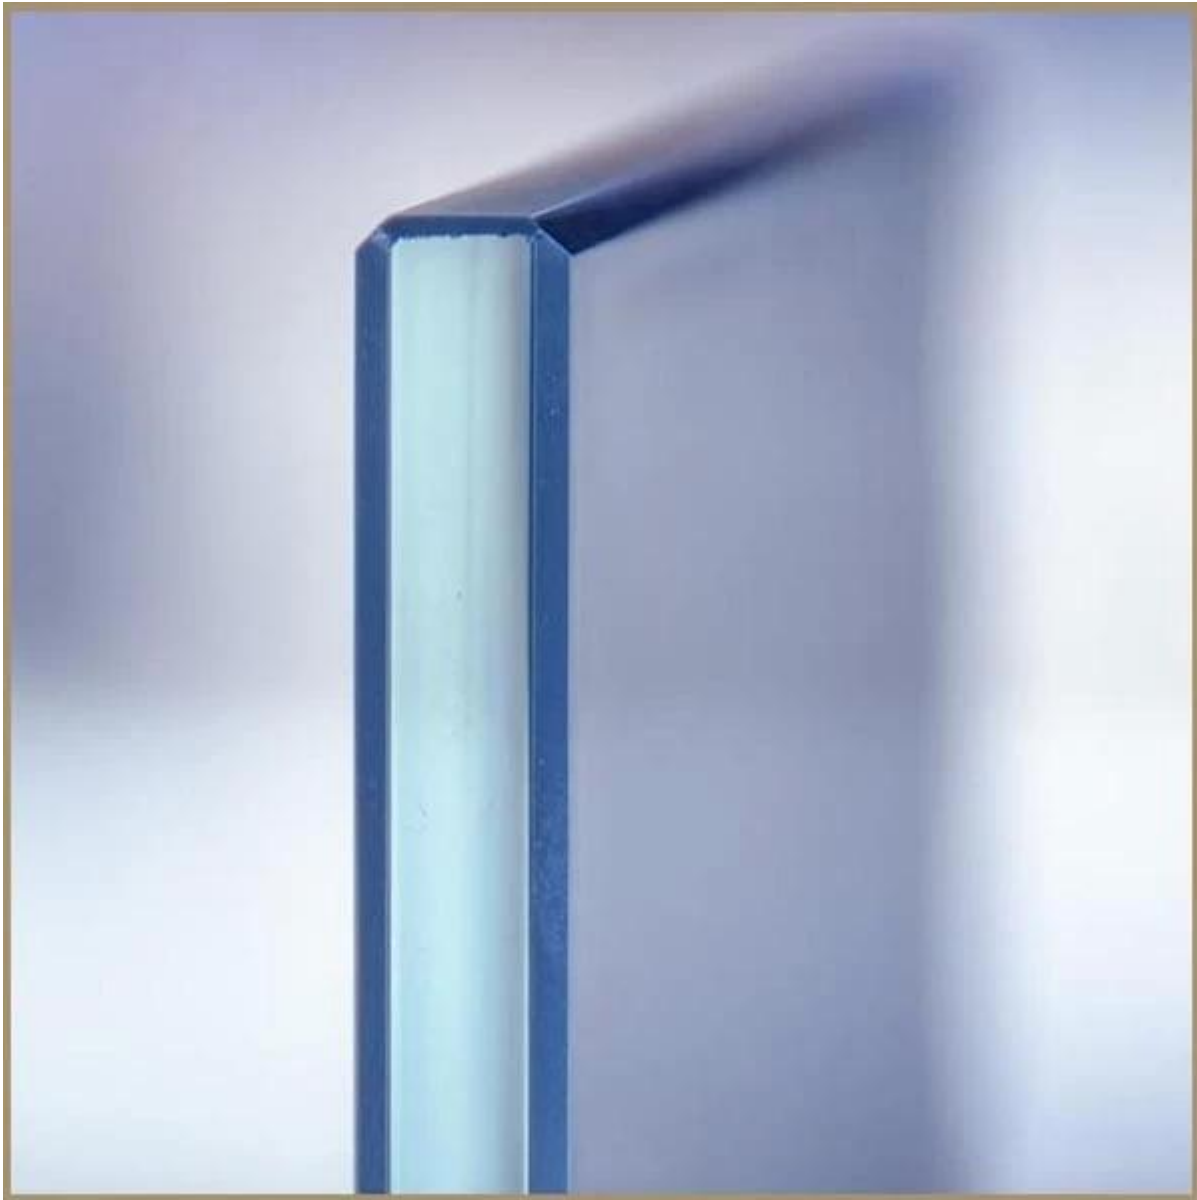

## **SGG 8mm clear tempered glass panel for glass shelves**

**Glass shelves** is made of float glass or tempered safety glass panels with hardware. Cut to fit the required space size or standard size, drilling holes or cut notches to install with shelf kits, and polished edges. Glass shelves blend with any style of interior decoration, can be widely used in bathroom, kitchen, bedroom, bar, office, shopping mall, and exhibitions. To use a glass shelves, it bring a touch a elegance, and won't blocking light spreading, more important it doesn't making the space and vision crowded by filling in a shelf.

### **Edge work of glass panels for shelves:**

- seamed edge / straight edge
- chamfer edge / flat polished edge
- belved edge
- pencil edge

### **Stylish of glass shelves installation:**