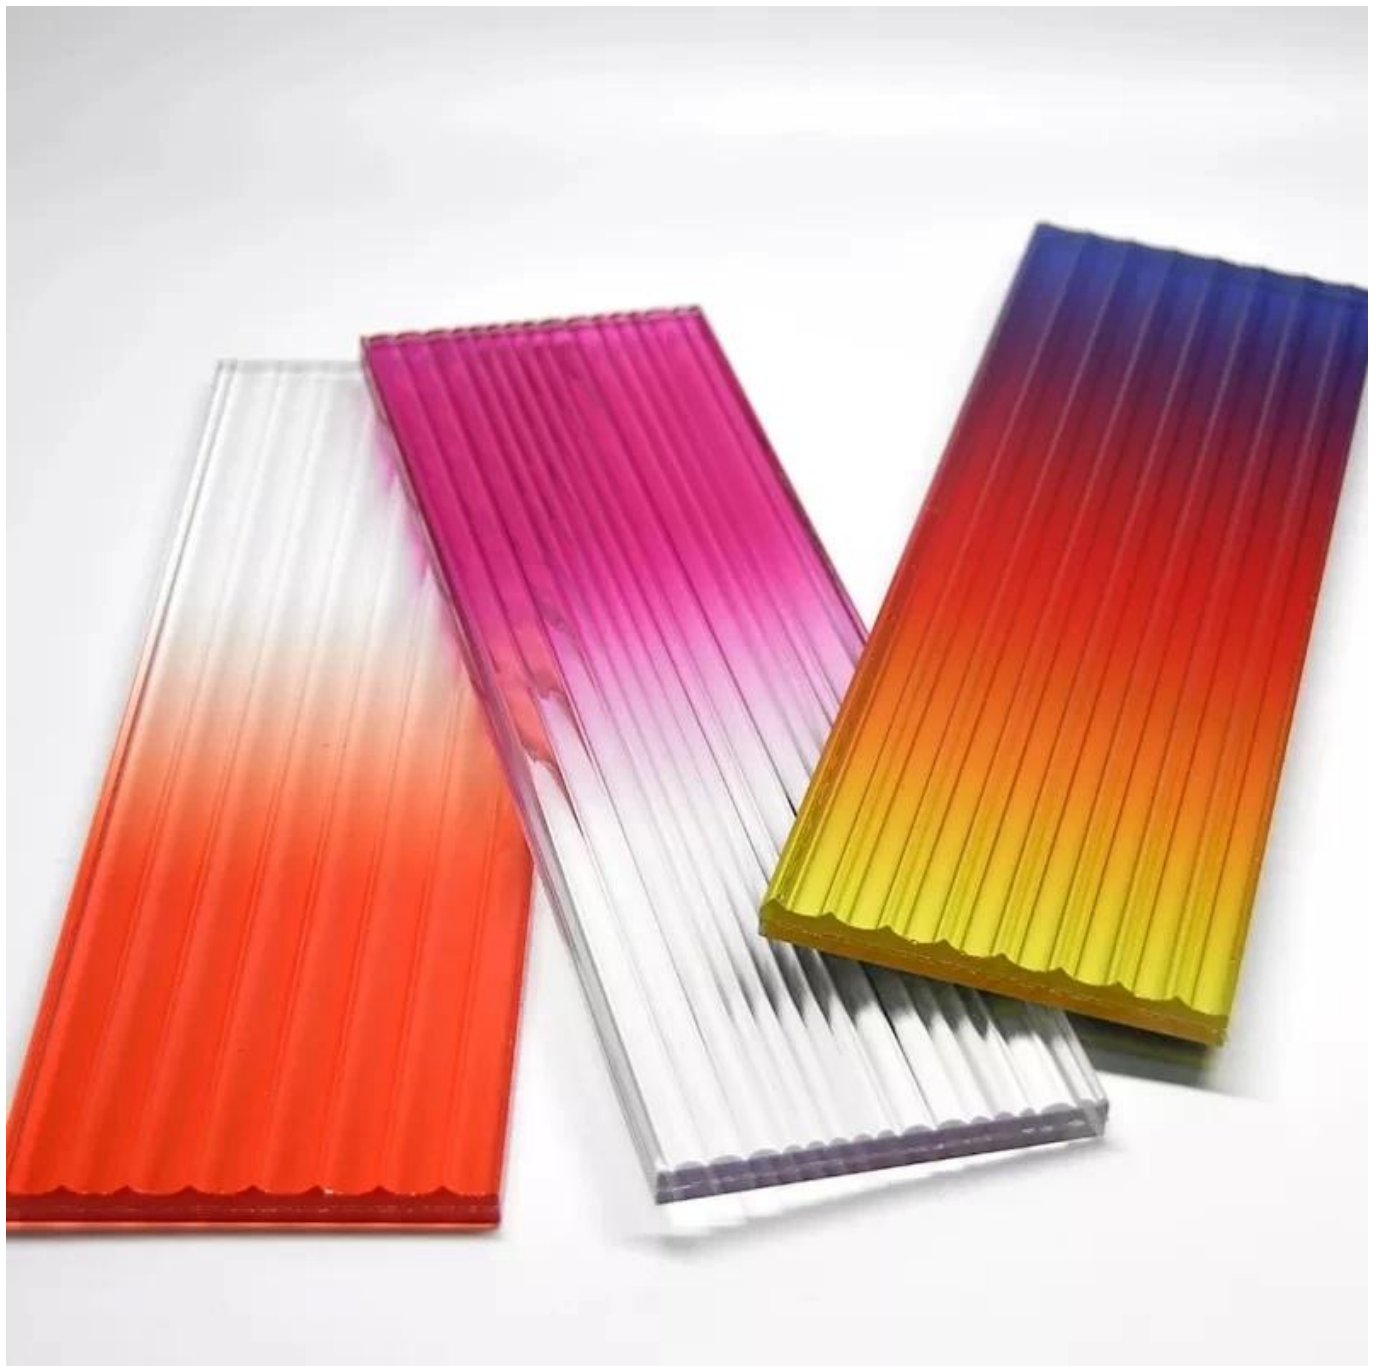

Products Description

Item	Glass Type	Material option	Thickness(mm)	PVB/EVA/SGP thickness(mm)	Remark	
Decoration Glass	Painted glass	Clear tempered	3-25 or customize/		All can be tempered	
		Low iron/Ultra clear glass	3-25 or customize/			
		Frosted glass	3-25 or customize/			
		Acid etched glass	3-25 or customize/			
		Patterned glass	5 or customize /			
	Enamelled glass	Clear tempered	3-25 or customize/			
		Low iron/Ultra clear glass	3-25 or customize/			
	Frosted glass	Clear glass	3-25 or customize/			
		Low iron/Ultra clear glass	3-25 or customize/			
		Tinted glass	3-19 or customize/			
	Acid etched glass	Acid etched glass	3-25 or customize/			
	Mirror glass	Mirror glass	5,8 or customize /			Can be tempered
	Patterned/Figured glass	pattrened/figured glass	5 or customize /			
	Hot bending glass	Clear glass	5-25 or customize/			
		Low iron/Ultra clear glass	5-25 or customize/			
tinted glass		5-25 or customize/				
Wired laminated glass	Clear glass	3-25 or customize	0.38,0.76,1.14up			
	Low iron/Ultra clear glass	3-25 or customize	0.38,0.76,1.14up			
	Tinted glass	3-25 or customize	0.38,0.76,1.14up	All can be tempered		