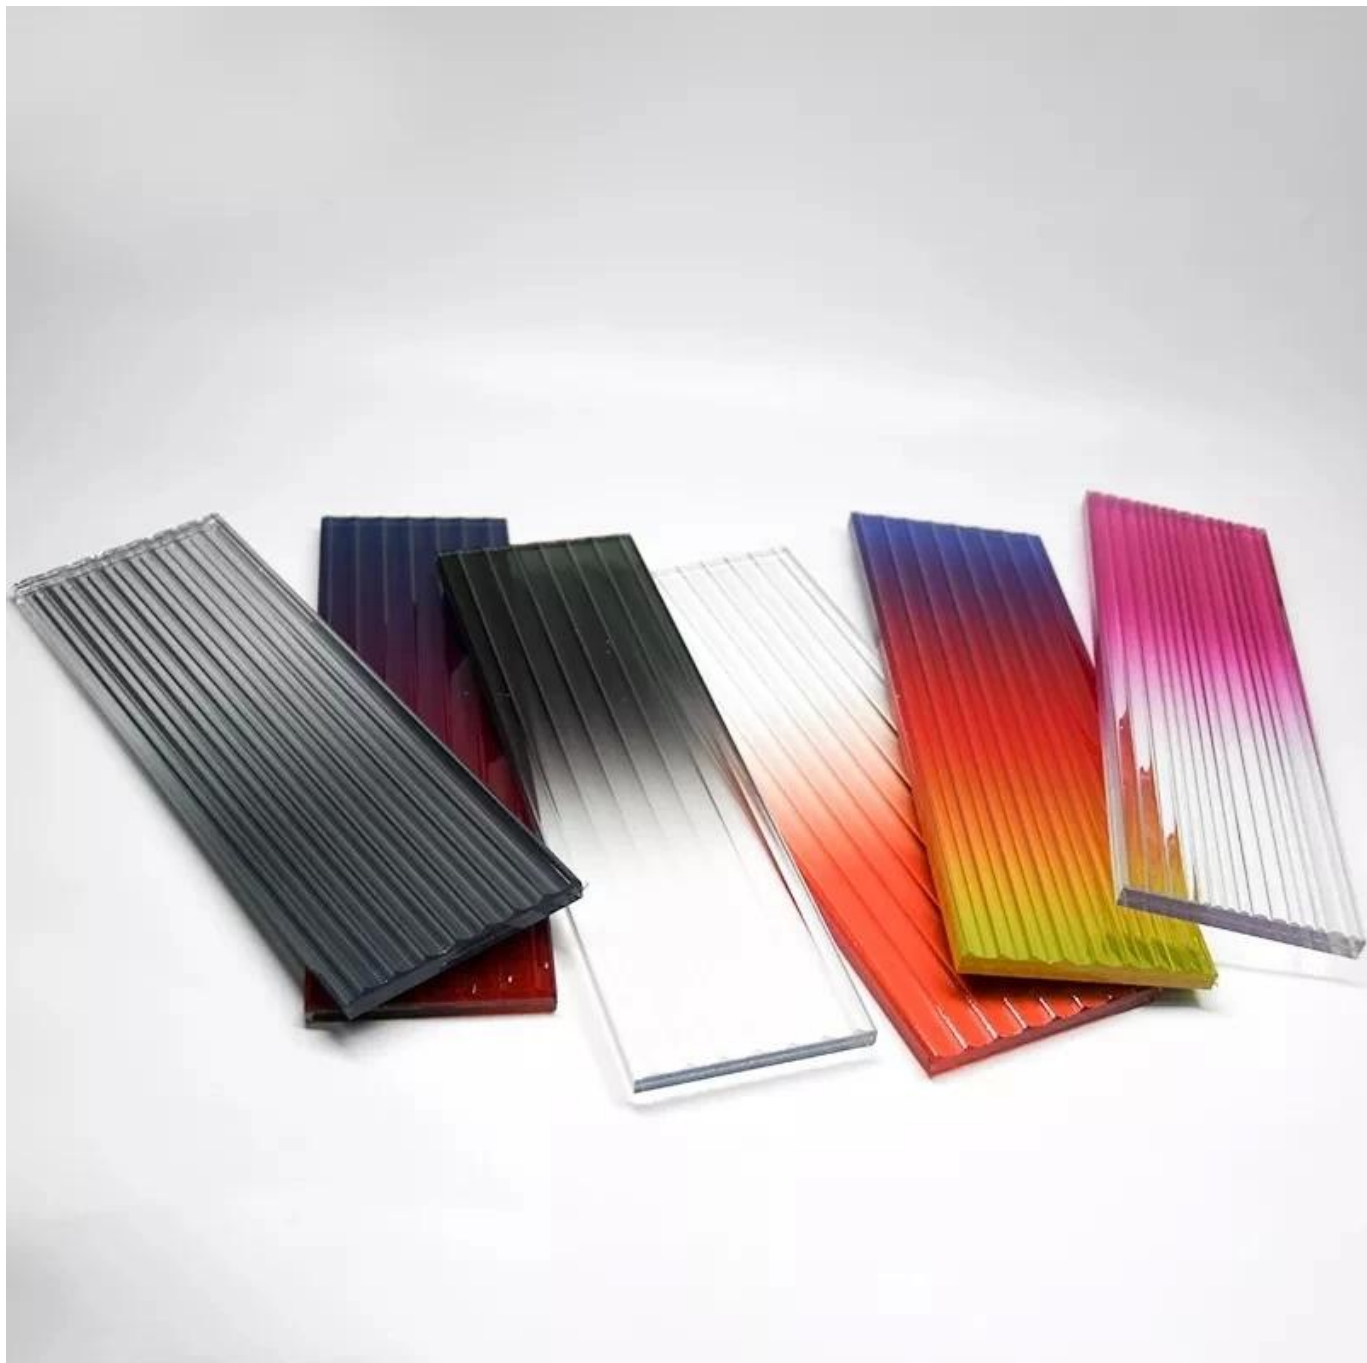

Products Description

Item	Glass Type	Material option	Thickness(mm)	PVB/EVA/SGP thickness(mm)	Remark	
Decoration Glass	Painted glass	Clear tempered	3-25 or customize/		All can be tempered	
		Low iron/Ultra clear glass	3-25 or customize/			
		Frosted glass	3-25 or customize/			
		Acid etched glass	3-25 or customize/			
		Patterned glass	5 or customize /			
	Enamelled glass	Clear tempered	3-25 or customize/			
		Low iron/Ultra clear glass	3-25 or customize/			
	Frosted glass	Clear glass	3-25 or customize/			
		Low iron/Ultra clear glass	3-25 or customize/			
		Tinted glass	3-19 or customize/			
	Acid etched glass	Acid etched glass	3-25 or customize/			
	Mirror glass	Mirror glass	5,8 or customize /			Can be tempered
	Patterned/Figured glass	pattrened/figured glass	5 or customize /			
	Hot bending glass	Clear glass	5-25 or customize/			
		Low iron/Ultra clear glass	5-25 or customize/			
tinted glass		5-25 or customize/				
Wired laminated glass	Clear glass	3-25 or customize	0.38,0.76,1.14up			
	Low iron/Ultra clear glass	3-25 or customize	0.38,0.76,1.14up			
	Tinted glass	3-25 or customize	0.38,0.76,1.14up	All can be tempered		