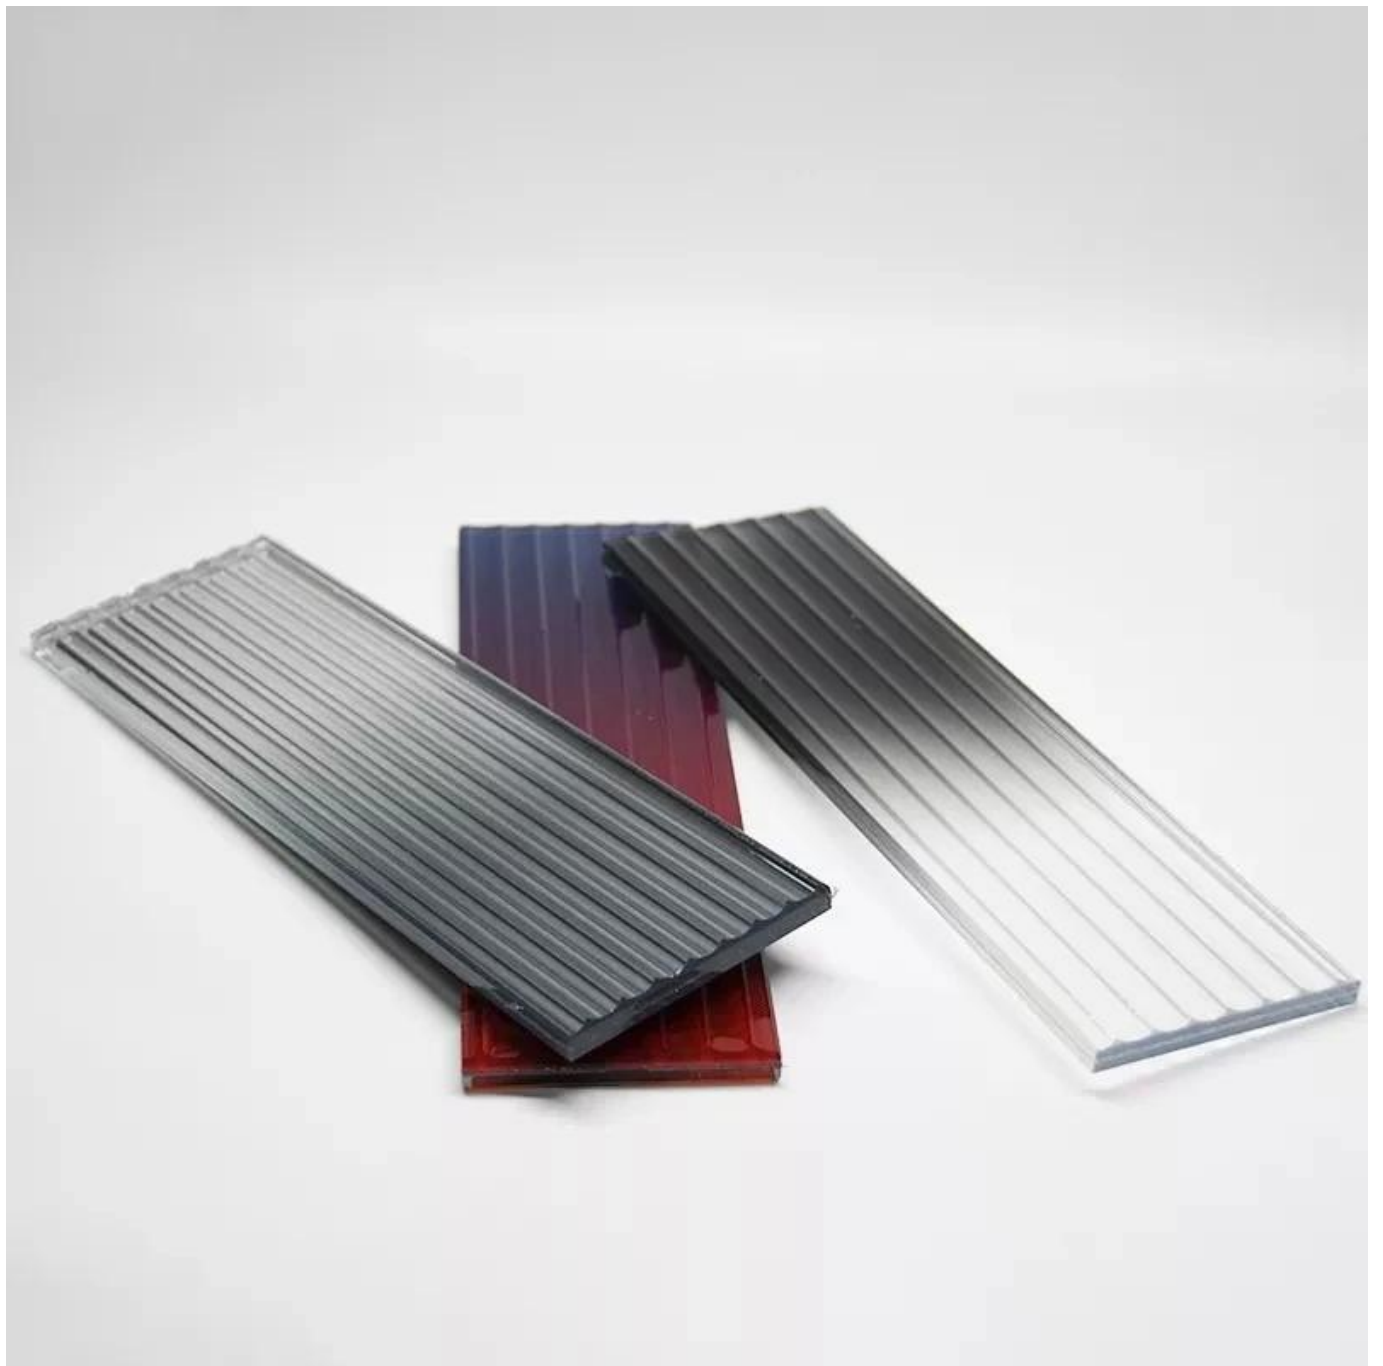

Products Description

Item	Glass Type	Material option	Thickness(mm)	PVB/EVA/SGP thickness(mm)	Remark	
Decoration Glass	Painted glass	Clear tempered	3-25 or customize/		All can be tempered	
		Low iron/Ultra clear glass	3-25 or customize/			
		Frosted glass	3-25 or customize/			
		Acid etched glass	3-25 or customize/			
		Patterned glass	5 or customize /			
	Enamelled glass	Clear tempered	3-25 or customize/			
		Low iron/Ultra clear glass	3-25 or customize/			
	Frosted glass	Clear glass	3-25 or customize/			
		Low iron/Ultra clear glass	3-25 or customize/			
		Tinted glass	3-19 or customize/			
	Acid etched glass	Acid etched glass	3-25 or customize/			
	Mirror glass	Mirror glass	5,8 or customize /			Can be tempered
	Patterned/Figured glass	pattrened/figured glass	5 or customize /			
	Hot bending glass	Clear glass	5-25 or customize/			
		Low iron/Ultra clear glass	5-25 or customize/			
tinted glass		5-25 or customize/				
Wired laminated glass	Clear glass	3-25 or customize	0.38,0.76,1.14up			
	Low iron/Ultra clear glass	3-25 or customize	0.38,0.76,1.14up			
	Tinted glass	3-25 or customize	0.38,0.76,1.14up	All can be tempered		